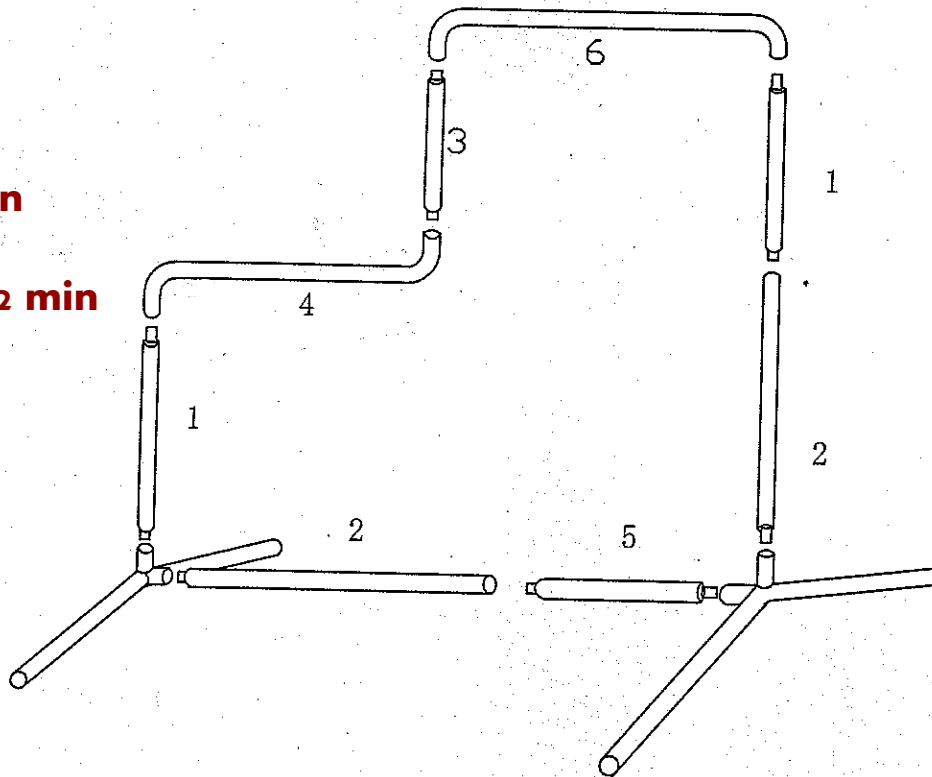

**VARSITY
Snap Pin L-Screen**

Assembles in about 2 min

Inspect all nets, ropes, cables, frames, and connections before each use. Do not use if any component is damaged, worn, frayed, or otherwise compromised. Use of damaged, worn, frayed, or compromised equipment may result in serious injury, including death.