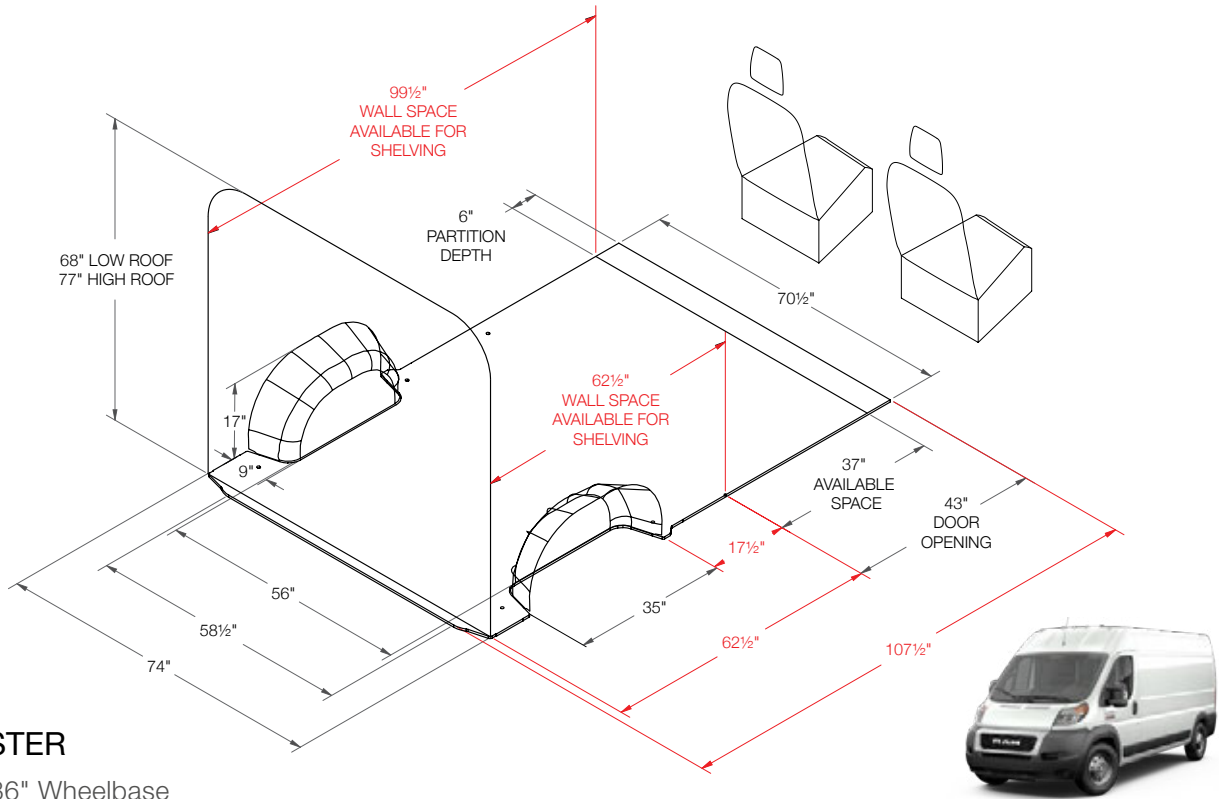

HOW TO USE THE LAYOUT GUIDE

INSIDE ROOF HEIGHT

To determine the maximum shelf height that can be used in the van.

PARTITION DEPTH

This indicates the space taken up by our partition for this vehicle. Please note that this measurement is determined by the partition that encroaches the most. Some partitions may take up less space. Take note that this measurement may not necessarily be on the floor.

FLOOR SPACE

This area is usable floor space but due to curvature of the van there may not be the same available area at the roof. Please measure actual van for specific measurement at roof.

SAMPLE LAYOUT GUIDE

**NISSAN
NV200**

Regular 115" Wheelbase

**RAM
PROMASTER**

Short 118" Wheelbase

LAYOUT GUIDES

RAM PROMASTER

Extended 159" Wheelbase

RAM PROMASTER CITY

Standard 122" Wheelbase