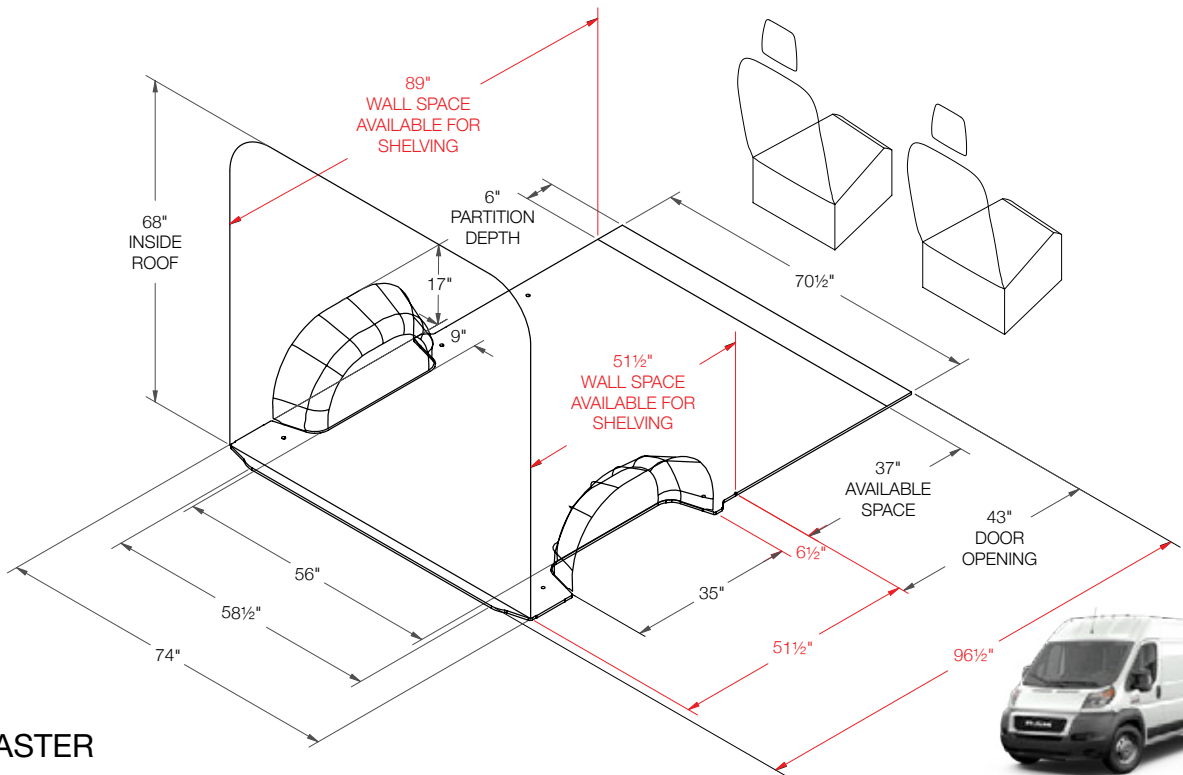

**RAM
PROMASTER**

Short 118" Wheelbase