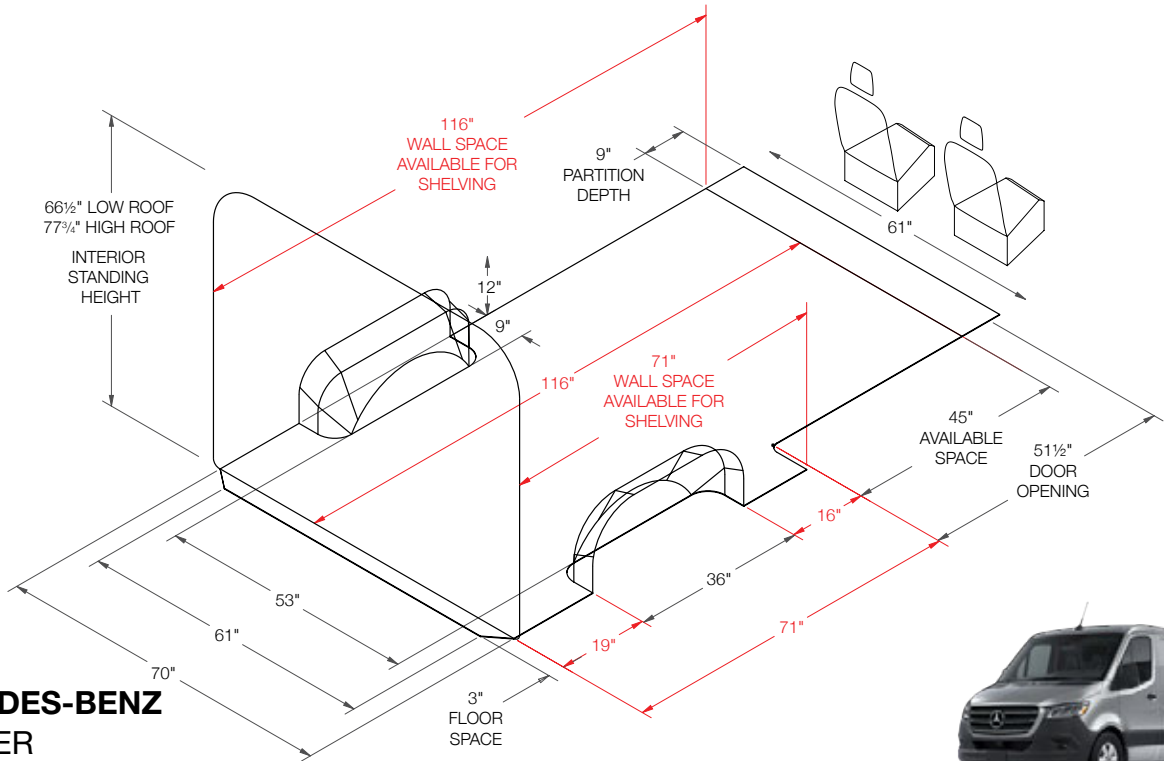

HOW TO USE THE LAYOUT GUIDE

INSIDE ROOF HEIGHT

To determine the maximum shelf height that can be used in the van.

PARTITION DEPTH

This indicates the space taken up by our partition for this vehicle. Please note that this measurement is determined by the partition that encroaches the most. Some partitions may take up less space. Take note that this measurement may not necessarily be on the floor.

SRW Single rear wheel
DRW Double rear wheel

FORD TRANSIT CONNECT

Short 105" Wheelbase
Available in U.S. only

LAYOUT GUIDES

FORD TRANSIT CONNECT

Long 120.5" Wheelbase

GMC SAVANA

Regular 135" Wheelbase

GMC SAVANA

Extended 155" Wheelbase

LAYOUT GUIDES

MERCEDES-BENZ METRIS

Regular 126" Wheelbase

MERCEDES-BENZ METRIS

Long 135" Wheelbase

MERCEDES-BENZ SPRINTER

Standard 122" Wheelbase