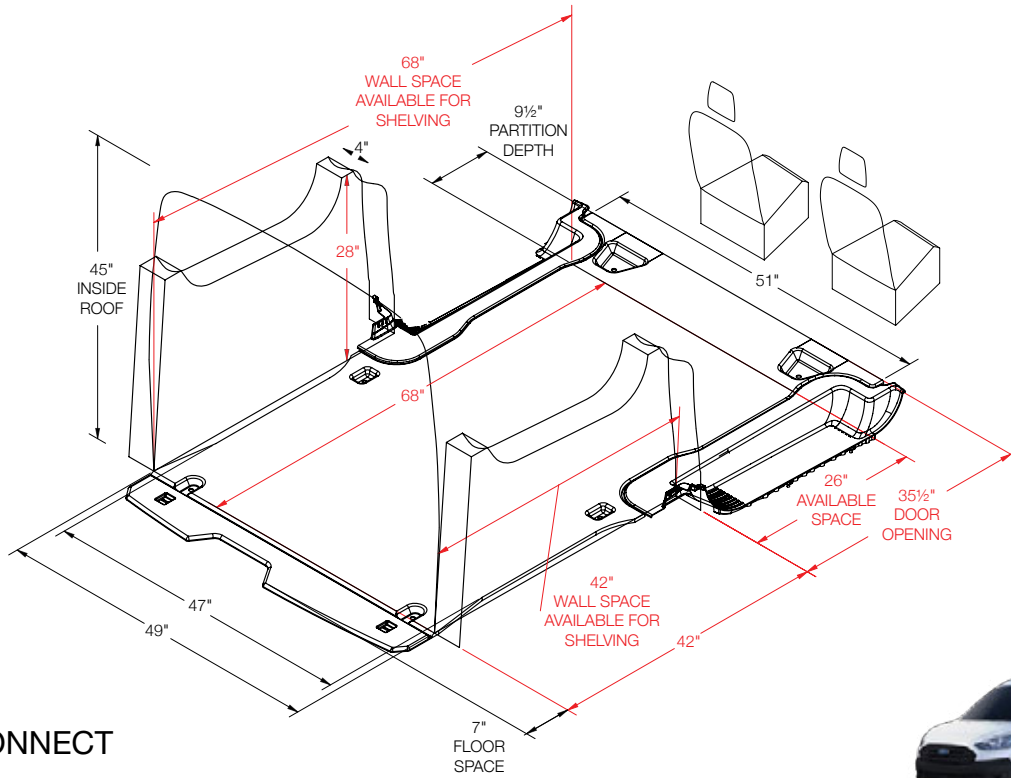

HOW TO USE THE LAYOUT GUIDE

INSIDE ROOF HEIGHT

To determine the maximum shelf height that can be used in the van.

PARTITION DEPTH

This indicates the space taken up by our partition for this vehicle. Please note that this measurement is determined by the partition that encroaches the most. Some partitions may take up less space. Take note that this measurement may not necessarily be on the floor.

FLOOR SPACE

This area is usable floor space but due to curvature of the van there may not be the same available area at the roof. Please measure actual van for specific measurement at roof.

SAMPLE LAYOUT GUIDE

Wheelbase

LAYOUT GUIDES

FORD TRANSIT

Regular 130" Wheelbase

FORD TRANSIT

Long 148" Wheelbase

FORD TRANSIT

Long 148" Wheelbase Extended

SRW Single rear wheel
DRW Double rear wheel

FORD TRANSIT CONNECT

Short 105" Wheelbase
Available in U.S. only

LAYOUT GUIDES

FORD TRANSIT CONNECT

Long 120.5" Wheelbase

GMC SAVANA

Regular 135" Wheelbase