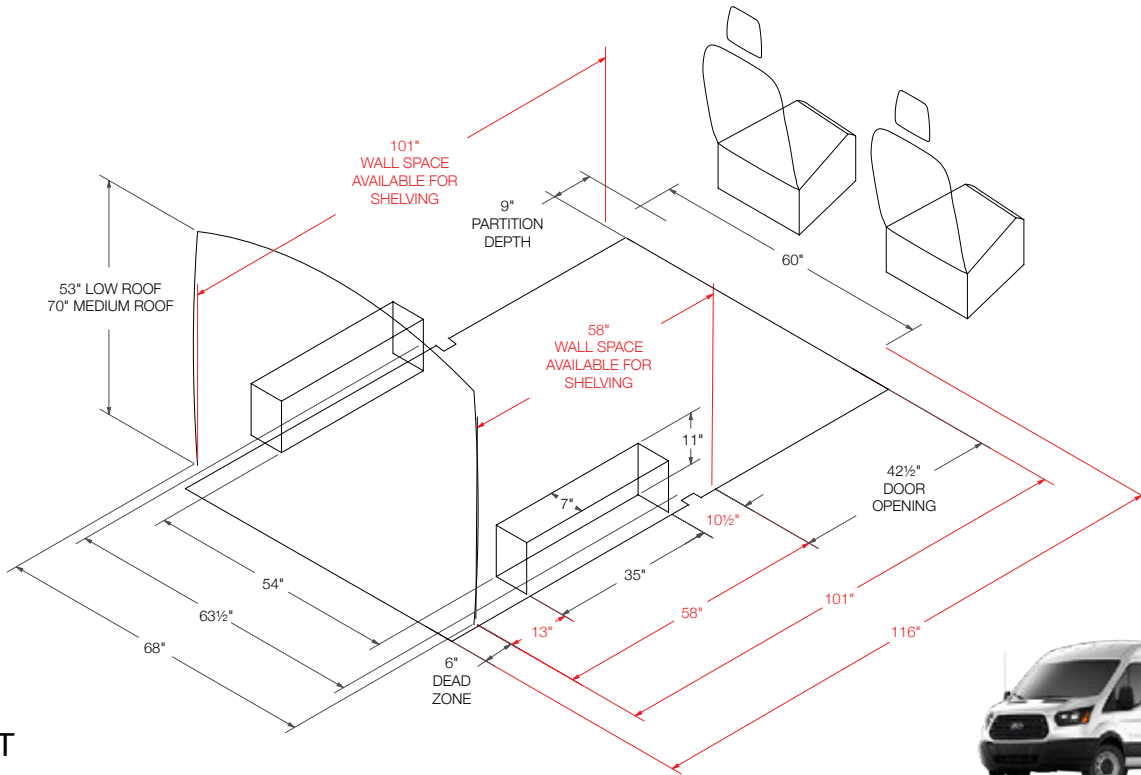

LAYOUT GUIDES

FORD TRANSIT

Regular 130" Wheelbase