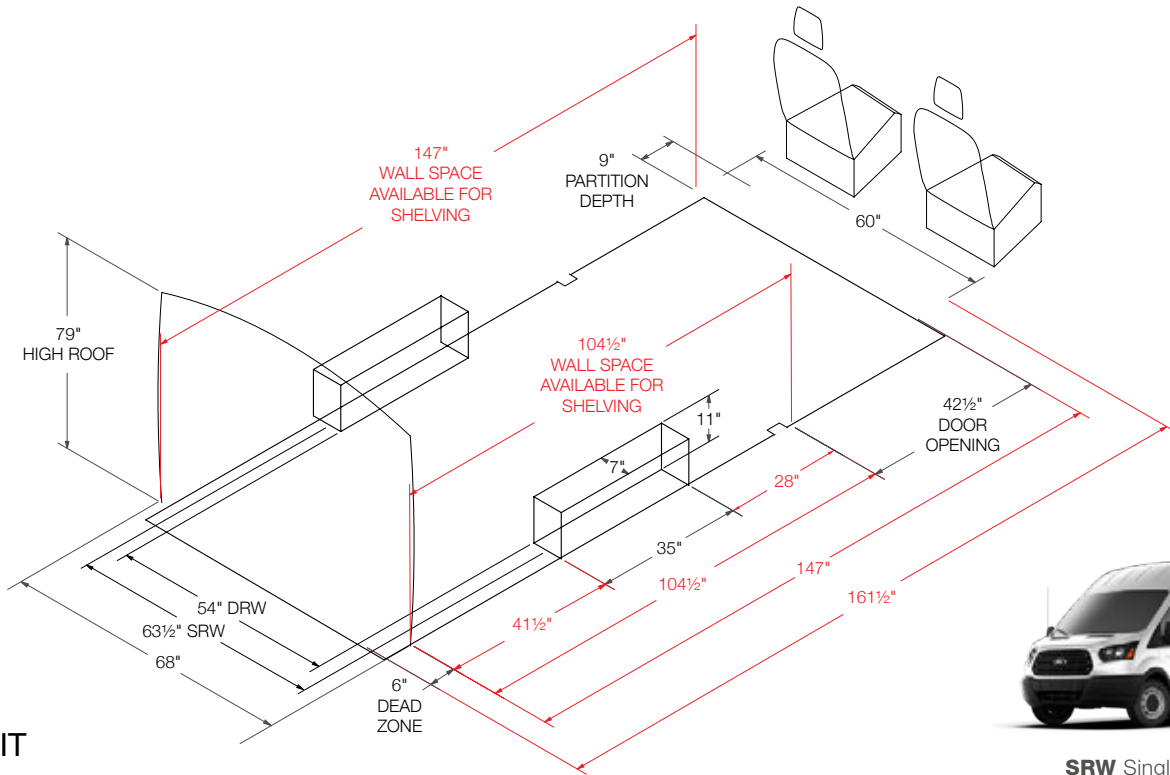

HOW TO USE THE LAYOUT GUIDE

INSIDE ROOF HEIGHT

To determine the maximum shelf height that can be used in the van.

PARTITION DEPTH

This indicates the space taken up by our partition for this vehicle. Please note that this measurement is determined by the partition that encroaches the most. Some partitions may take up less space. Take note that this measurement may not necessarily be on the floor.

FLOOR SPACE

This area is usable floor space but due to curvature of the van there may not be the same available area at the roof. Please measure actual van for specific measurement at roof.

SAMPLE LAYOUT GUIDE

Wheelbase

LAYOUT GUIDES

FORD TRANSIT

Regular 130" Wheelbase

FORD TRANSIT

Long 148" Wheelbase

FORD TRANSIT

Long 148" Wheelbase Extended

SRW Single rear wheel
DRW Double rear wheel

FORD TRANSIT CONNECT

Short 105" Wheelbase
Available in U.S. only

LAYOUT GUIDES

FORD TRANSIT CONNECT

Long 120.5" Wheelbase

GMC SAVANA

Regular 135" Wheelbase