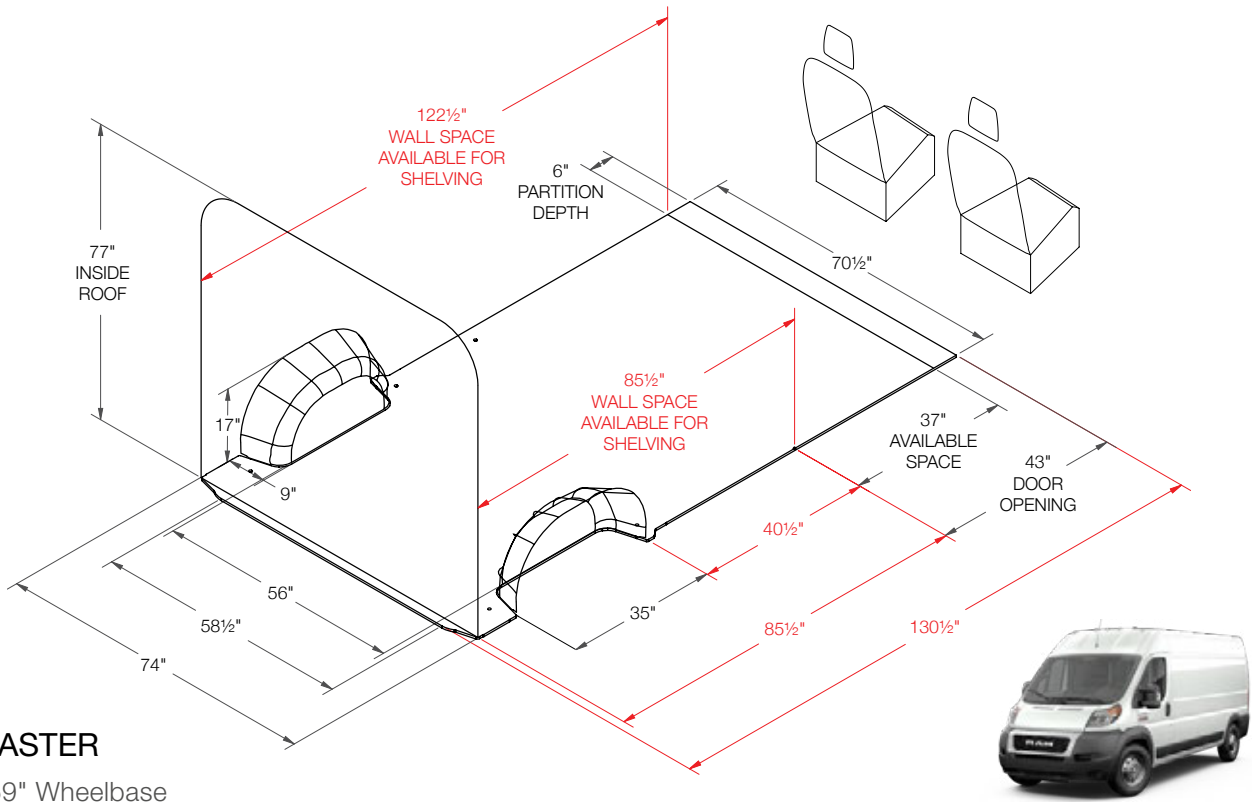

HOW TO USE THE LAYOUT GUIDE

INSIDE ROOF HEIGHT

To determine the maximum shelf height that can be used in the van.

PARTITION DEPTH

This indicates the space taken up by our partition for this vehicle. Please note that this measurement is determined by the partition that encroaches the most. Some partitions may take up less space. Take note that this measurement may not necessarily be on the floor.

FLOOR SPACE

This area is usable floor space but due to curvature of the van there may not be the same available area at the roof. Please measure actual van for specific measurement at roof.

SAMPLE LAYOUT GUIDE

**NISSAN
NV200**

Regular 115" Wheelbase

**RAM
PROMASTER**

Short 118" Wheelbase

LAYOUT GUIDES

RAM PROMASTER

Extended 159" Wheelbase

RAM PROMASTER CITY

Standard 122" Wheelbase