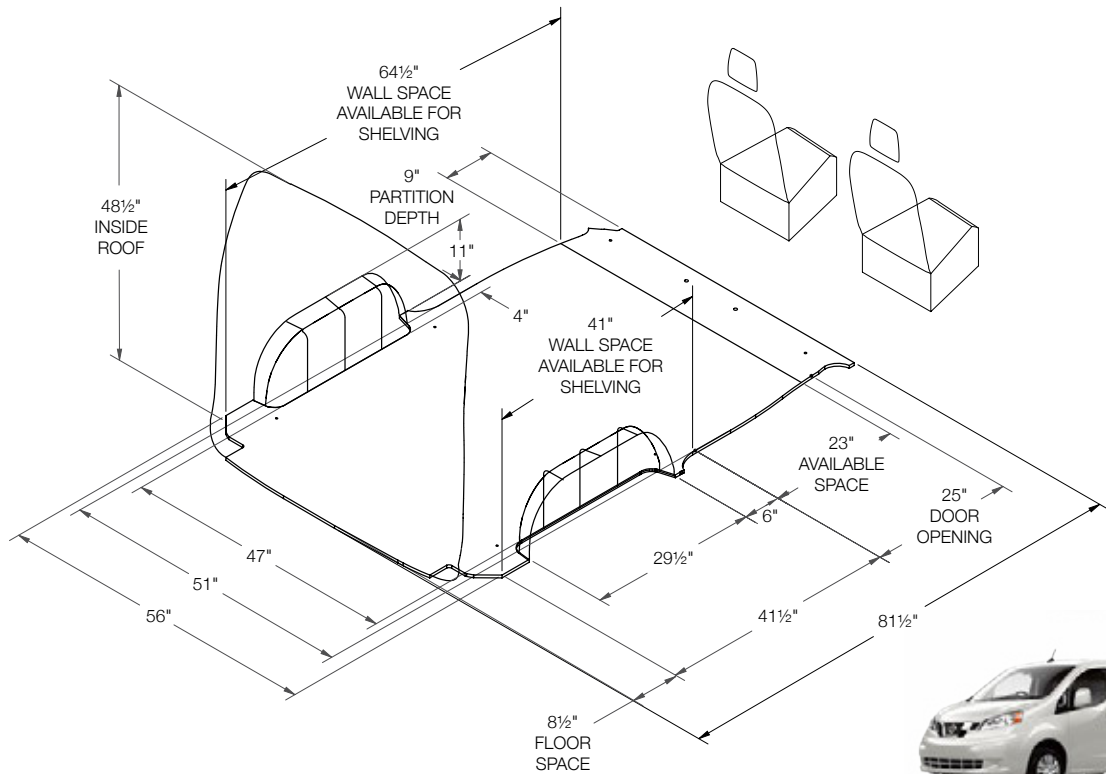

HOW TO USE THE LAYOUT GUIDE

INSIDE ROOF HEIGHT

To determine the maximum shelf height that can be used in the van.

PARTITION DEPTH

This indicates the space taken up by our partition for this vehicle. Please note that this measurement is determined by the partition that encroaches the most. Some partitions may take up less space. Take note that this measurement may not necessarily be on the floor.

Regular 144" Wheelbase

MERCEDES-BENZ SPRINTER

Long 170" Wheelbase

LAYOUT GUIDES

MERCEDES-BENZ SPRINTER

Extended 170" Wheelbase

NISSAN NV

Standard 146" Wheelbase