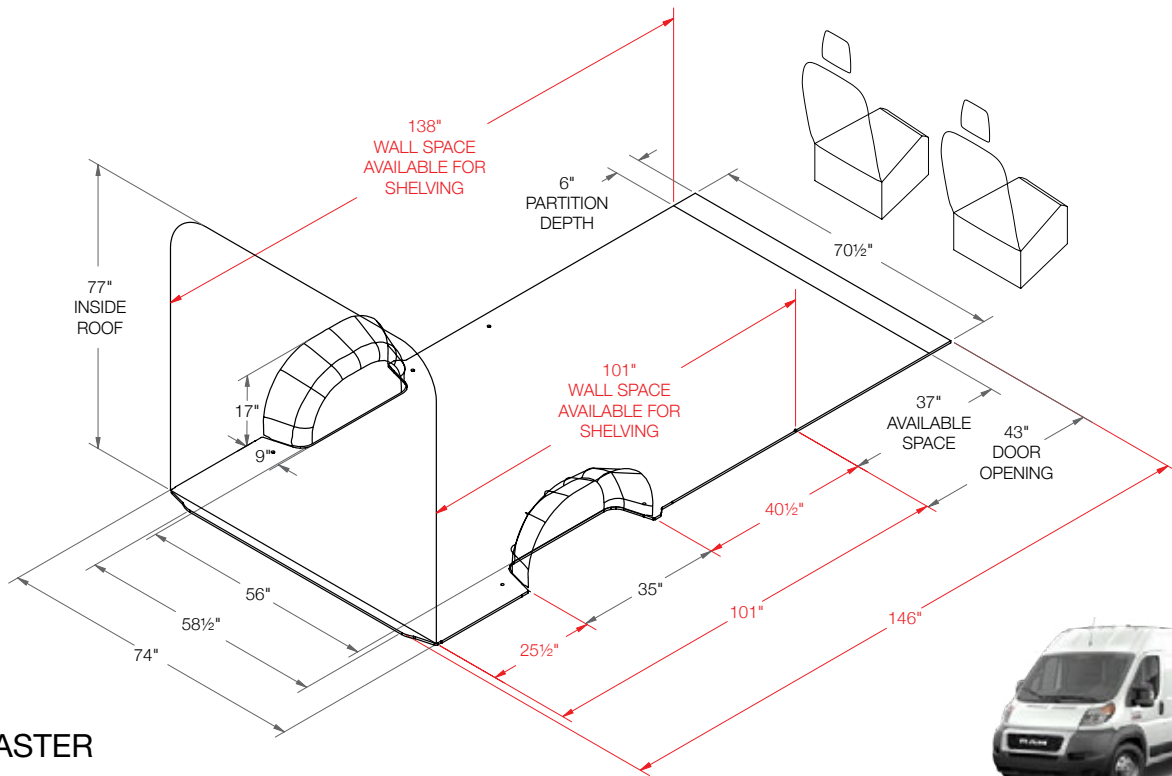

HOW TO USE THE LAYOUT GUIDE

INSIDE ROOF HEIGHT

To determine the maximum shelf height that can be used in the van.

PARTITION DEPTH

This indicates the space taken up by our partition for this vehicle. Please note that this measurement is determined by the partition that encroaches the most. Some partitions may take up less space. Take note that this measurement may not necessarily be on the floor.

**NISSAN
NV200**

Regular 115" Wheelbase

**RAM
PROMASTER**

Short 118" Wheelbase

LAYOUT GUIDES

RAM PROMASTER

Extended 159" Wheelbase

RAM PROMASTER CITY

Standard 122" Wheelbase