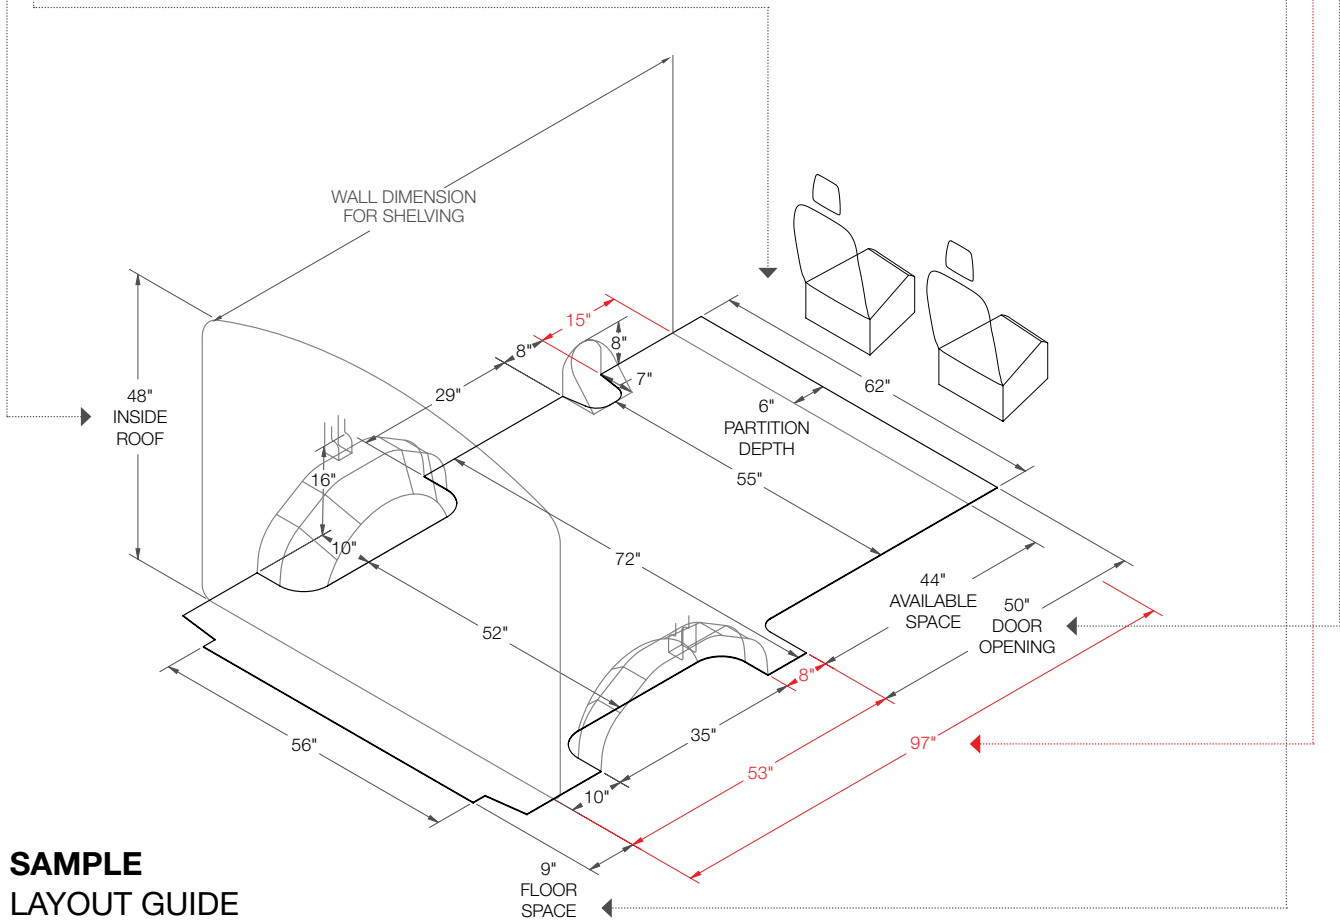

HOW TO USE THE LAYOUT GUIDE

INSIDE ROOF HEIGHT

To determine the maximum shelf height that can be used in the van.

PARTITION DEPTH

This indicates the space taken up by our partition for this vehicle. Please note that this measurement is determined by the partition that encroaches the most. Some partitions may take up less space. Take note that this measurement may not necessarily be on the floor.

DOOR OPENING

To determine where shelving will land in relation to the door opening. Use this measurement to determine the space available for drawer units.

DIMENSIONS IN RED

These dimensions indicate unique measurements for each wheelbase. Use red dimensions to determine the exact wheelbase of your van.

FLOOR SPACE

This area is usable floor space but due to curvature of the van there may not be the same available area at the roof. Please measure actual van for specific measurement at roof.

SAMPLE LAYOUT GUIDE

Standard 122" Wheelbase