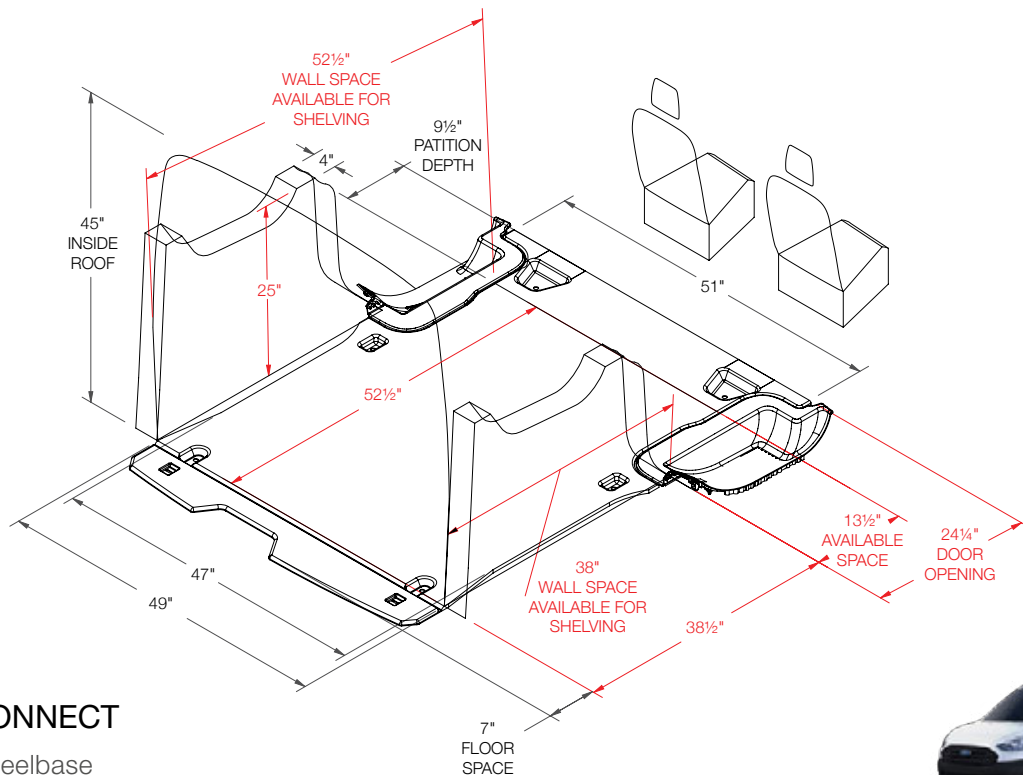

HOW TO USE THE LAYOUT GUIDE

INSIDE ROOF HEIGHT

To determine the maximum shelf height that can be used in the van.

PARTITION DEPTH

This indicates the space taken up by our partition for this vehicle. Please note that this measurement is determined by the partition that encroaches the most. Some partitions may take up less space. Take note that this measurement may not necessarily be on the floor.

FLOOR SPACE

This area is usable floor space but due to curvature of the van there may not be the same available area at the roof. Please measure actual van for specific measurement at roof.

SAMPLE LAYOUT GUIDE

Wheelbase

LAYOUT GUIDES

FORD TRANSIT

Regular 130" Wheelbase

FORD TRANSIT

Long 148" Wheelbase

FORD TRANSIT

Long 148" Wheelbase Extended

SRW Single rear wheel
DRW Double rear wheel

FORD TRANSIT CONNECT

Short 105" Wheelbase
Available in U.S. only

LAYOUT GUIDES

FORD TRANSIT CONNECT

Long 120.5" Wheelbase

GMC SAVANA

Regular 135" Wheelbase