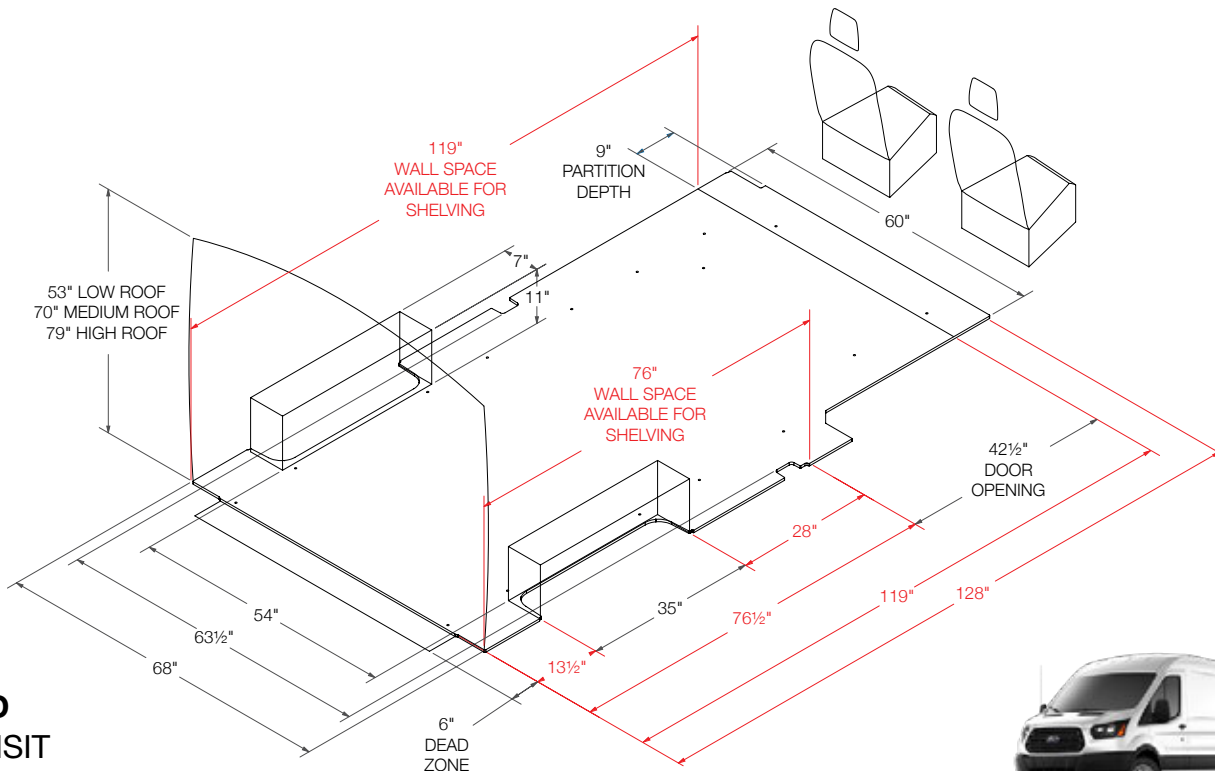

FORD TRANSIT

Long 148" Wheelbase