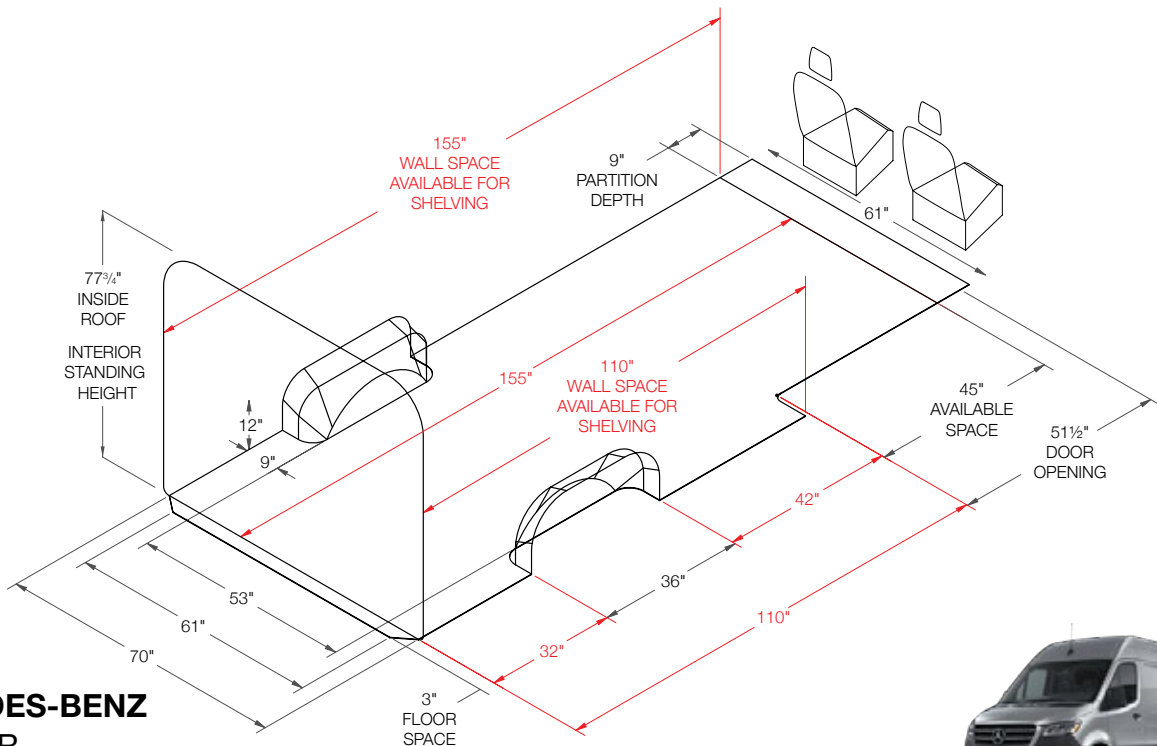

MERCEDES-BENZ SPRINTER

Long 170" Wheelbase