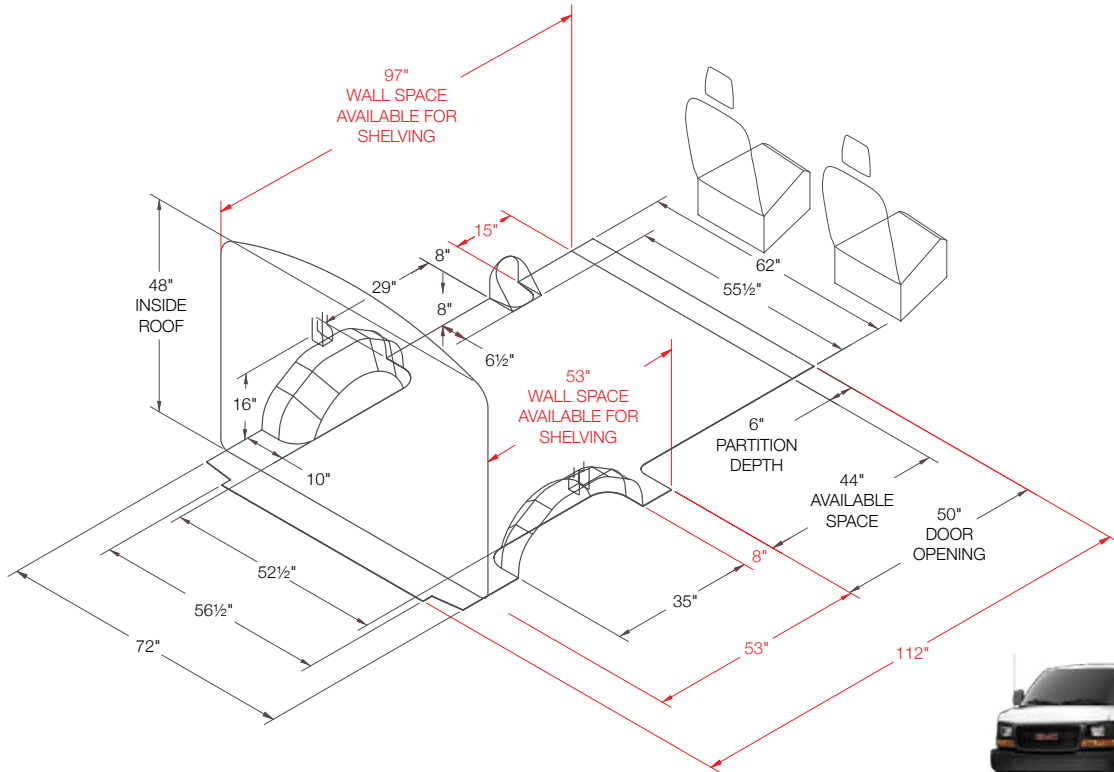

HOW TO USE THE LAYOUT GUIDE

INSIDE ROOF HEIGHT

To determine the maximum shelf height that can be used in the van.

PARTITION DEPTH

This indicates the space taken up by our partition for this vehicle. Please note that this measurement is determined by the partition that encroaches the most. Some partitions may take up less space. Take note that this measurement may not necessarily be on the floor.

FLOOR SPACE

This area is usable floor space but due to curvature of the van there may not be the same available area at the roof. Please measure actual van for specific measurement at roof.

SAMPLE LAYOUT GUIDE

SRW Single rear wheel
DRW Double rear wheel

FORD TRANSIT CONNECT

Short 105" Wheelbase
Available in U.S. only

LAYOUT GUIDES

FORD TRANSIT CONNECT

Long 120.5" Wheelbase

GMC SAVANA

Regular 135" Wheelbase

Standard 122" Wheelbase