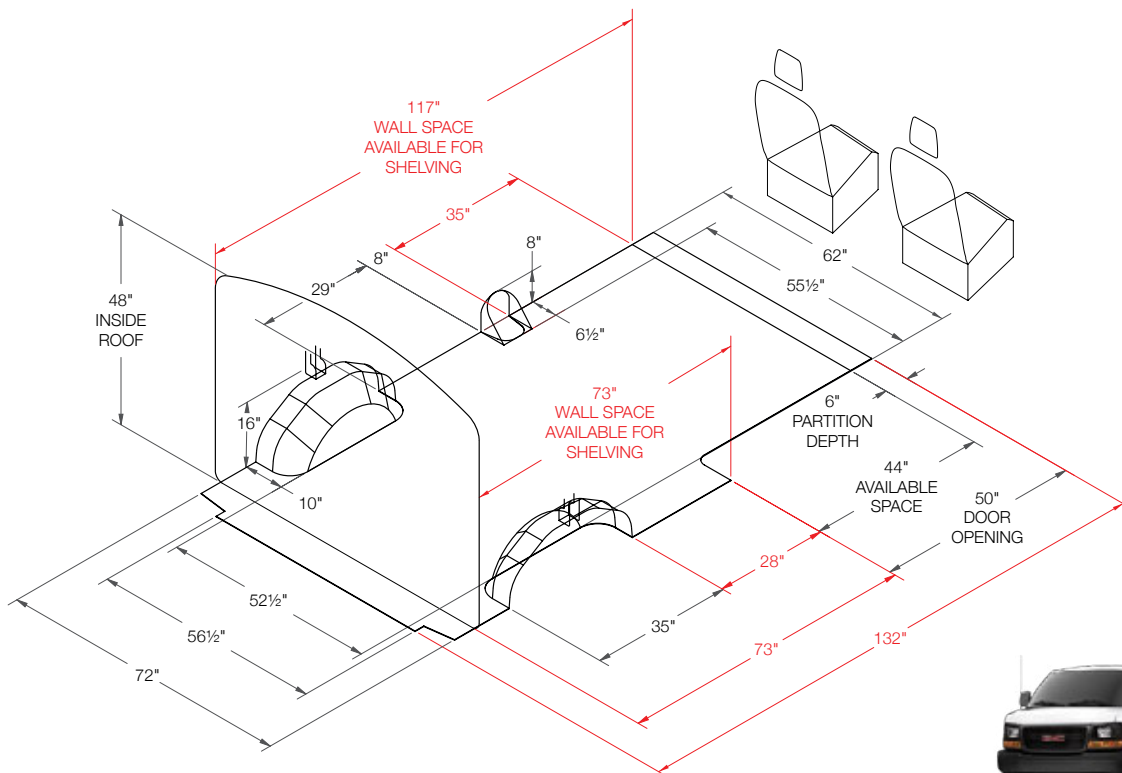

HOW TO USE THE LAYOUT GUIDE

INSIDE ROOF HEIGHT

To determine the maximum shelf height that can be used in the van.

PARTITION DEPTH

This indicates the space taken up by our partition for this vehicle. Please note that this measurement is determined by the partition that encroaches the most. Some partitions may take up less space. Take note that this measurement may not necessarily be on the floor.

FLOOR SPACE

This area is usable floor space but due to curvature of the van there may not be the same available area at the roof. Please measure actual van for specific measurement at roof.

SAMPLE LAYOUT GUIDE

SRW Single rear wheel
DRW Double rear wheel

FORD TRANSIT CONNECT

Short 105" Wheelbase
Available in U.S. only

LAYOUT GUIDES

FORD TRANSIT CONNECT

Long 120.5" Wheelbase

GMC SAVANA

Regular 135" Wheelbase

Standard 122" Wheelbase