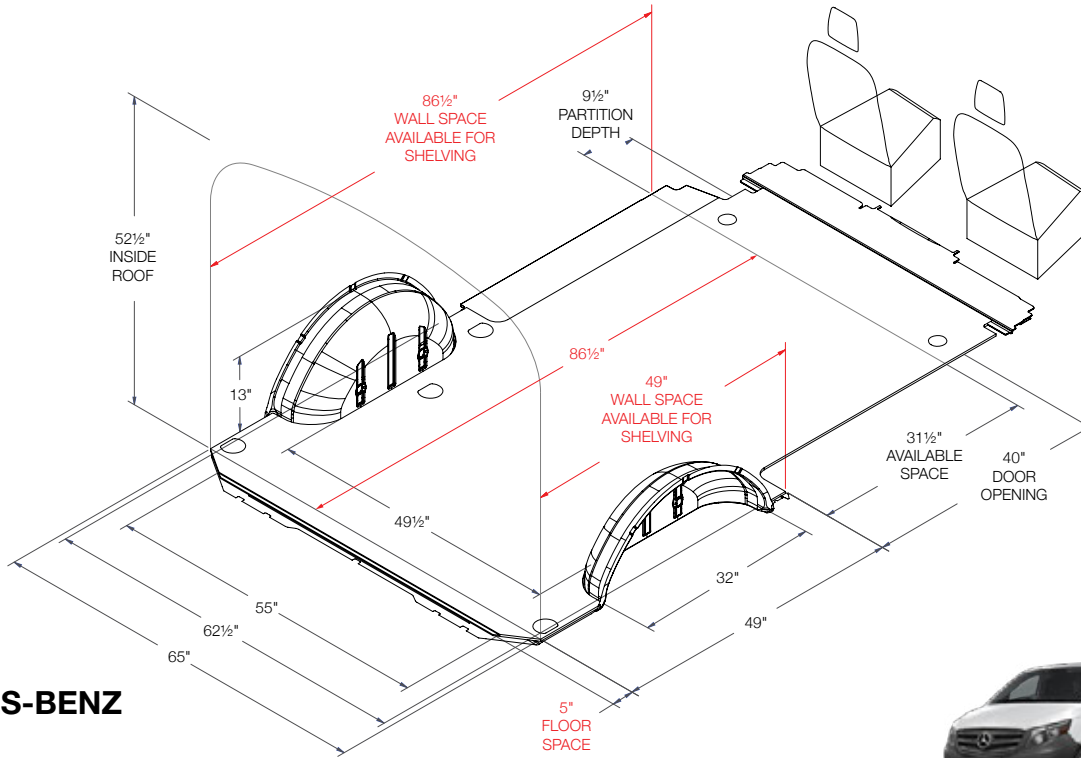

LAYOUT GUIDES

MERCEDES-BENZ METRIS

Regular 126" Wheelbase