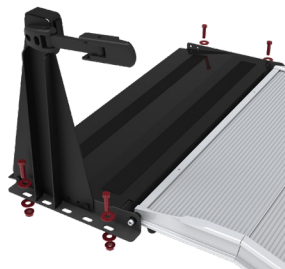

## Bifold Ramp

The LB20 Series ramp is a high-strength aluminum, surface-mount ramp that installs easily into any vehicle with a flat surface. The unique design stores vertically and can be positioned for use in seconds. It increases efficiency while reducing dangerous lifting and equipment damage. The ramp comes in both standard and spring-assist versions. The LB20 Series weighs between 84 to 225 pounds and its weight capacity ranges between 750 and 1,500 pounds, depending on the model.

### HIGH STRENGTH ALUMINUM

LB20 is designed for reliability using extruded high strength steel. The extensive line of LB20 sizes provides a option for any delivery application.

### EASY BASEPLATE INSTALLATION

The LB20 mounts easily on a flat surface and covers only 15 inches of floor space. The baseplate requires 4 bolts in the floor to install for use.

### QUICK UNLOADING & LOADING

The LB20 is easy to release and deploy with quick-release latches and sturdy hinge points. The LB20 works well for rear or side loading applications.