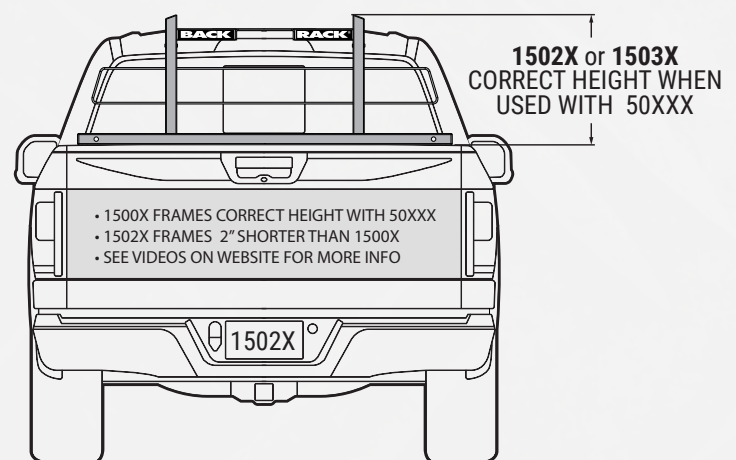

Ex: BACKRACK® for 2021 Sierra 1500 would require 50122 + 15029.

50XXX SERIES

40XXX SERIES

About Tonneau Cover Adaptors

Our Tonneau Cover Adaptors make our Cab Guards compatible with a selection of Tonneau Covers.