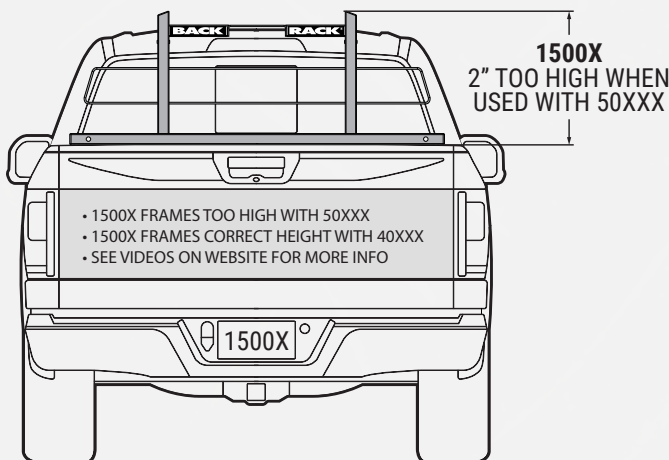

Ex: BACKRACK® for 2021 Sierra 1500 would require 50122 + 15029.

50XXX SERIES

40XXX SERIES

About Tonneau Cover Adaptors

Our Tonneau Cover Adaptors make our Cab Guards compatible with a selection of Tonneau Covers.