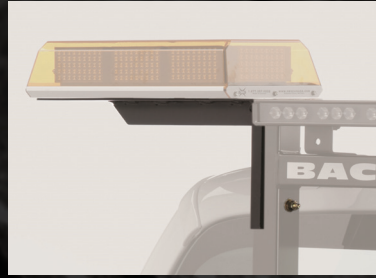

LIGHT BRACKETS

Safety Rack Universal Bracket
41000 - Universal

Sport Light Brackets
91005 - Backrack

Drivers/Passenger Side Utility Light Bracket
91007 - Backrack

10.5" Drivers Side Bracket
91001 - Backrack

10.5" Center Bracket
91002 - Backrack

10.5" Passenger Side Bracket
91003 - Backrack

16" x 7" Utility Bracket - Center
91002REC - Backrack

16" x 7" Utility Bracket - Center Folding
91002RECF - Backrack

Light Bar Bracket
91006 - Backrack

6.5" Drivers Side Bracket
81001 - Backrack
81004 - All other styles

6.5" Passenger Side Bracket
81003 - Backrack
81004 - All other styles

Offroad Light Bracket
42005 - Compatible on backrack, safety rack and louvered rack
** Excludes compact trucks

You love your truck. Insist on the one, the only, original BACKRACK®. Our BACKRACK® Truck Racks are available in a number of styles.

MOUNTING OPTIONS

Standard
No Drill
Example: 30XXX

Toolbox
No Drill
Example: 30XXXTB