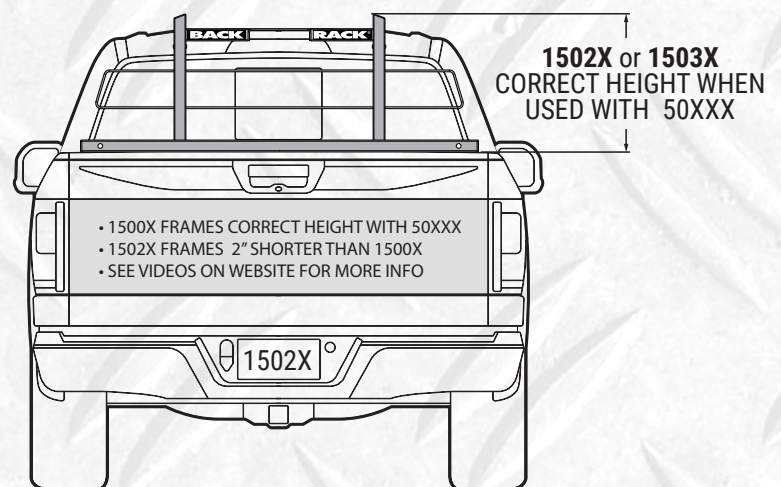

See website for videos further explaining 40XXX Series vs. 50XXX Series.

Visit: www.backrack.com

info@backrack.ca
475 Wycroft Rd.
Oakville, ON L6K 2H2

Toll Free: 1-800-265-8137
Local: 905-849-3633

For more information visit www.backrack.com

IMPORTANT INFORMATION - PLEASE READ BEFORE ORDERING

- Frames indicated above are BACKRACK™ frame style only
- 15021, 15022, 15024, 15026, & 15029 are reduced in height to sit cab-high when used with 50XXX Series
- All frames other than 15021, 15022, 15024, 15026, & 15029 will sit higher than the cab and will look odd on 50XXX Series
- If height clearance and looks are concerns, we recommend 15021, 15022, 15024, 15026, & 15029 with 50XXX Hardware
- 40XXX Series Hardware increases overall frame height by 1"

- 50XXX Series Hardware increases overall height by 2"
- All other frames are compatible with 40XXX & 50XXX but height increases 1" & 2" respectively
- All other frames specified for your truck are designed to sit near cab high with Standard Hardware
- Expect a 1" increase in height with 40XXX and 2" height increase with 50XXX