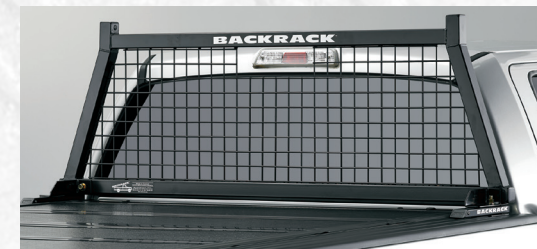

SAFETY
Example: 10X00