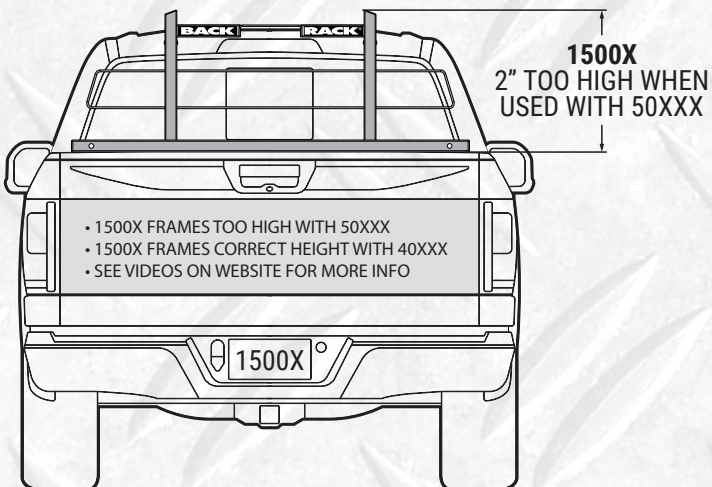

See website for videos further explaining 40XXX Series vs. 50XXX Series.

Visit: www.backrack.com

info@backrack.ca
475 Wycroft Rd.
Oakville, ON L6K 2H2

Toll Free: 1-800-265-8137
Local: 905-849-3633

For more information visit www.backrack.com

IMPORTANT INFORMATION - PLEASE READ BEFORE ORDERING

- Frames indicated above are BACKRACK™ frame style only
- 15021, 15022, 15024, 15026, & 15029 are reduced in height to sit cab-high when used with 50XXX Series
- All frames other than 15021, 15022, 15024, 15026, & 15029 will sit higher than the cab and will look odd on 50XXX Series
- If height clearance and looks are concerns, we recommend 15021, 15022, 15024, 15026, & 15029 with 50XXX Hardware
- 40XXX Series Hardware increases overall frame height by 1"

- 50XXX Series Hardware increases overall height by 2"
- All other frames are compatible with 40XXX & 50XXX but height increases 1" & 2" respectively
- All other frames specified for your truck are designed to sit near cab high with Standard Hardware
- Expect a 1" increase in height with 40XXX and 2" height increase with 50XXX