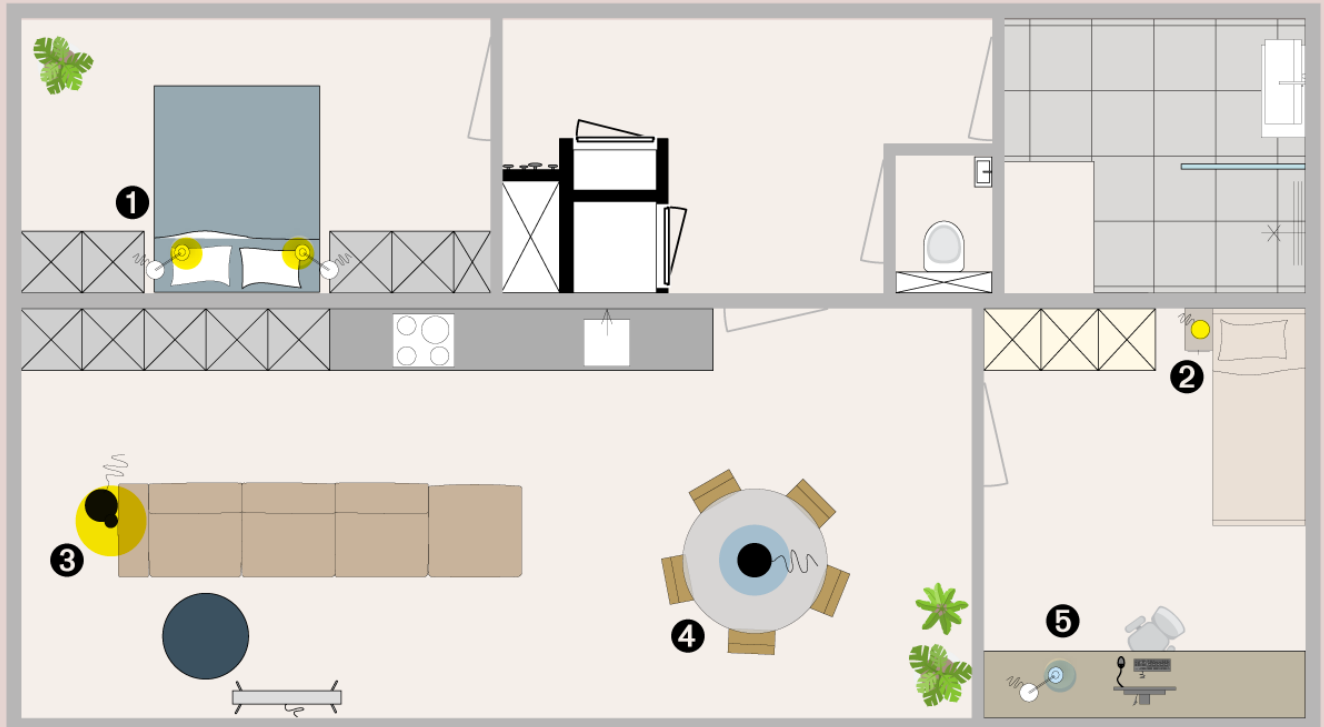

Circadian Light to help you feel energized and sleep well

CircadianLux Sleepy

- 1 Bedside lamp
- 2 Bedside lamp
- 3 Floor standing lamp

Evening 120lx, 10 MEDI
Night ≤10lx, 2MEDI