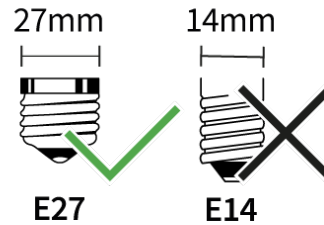

Key characteristics	Shape: A21, L 133mm x D 70mm x H 128mm Correlated Color Temperature: 2700K Lumens: 980 Melanopic lumens: 860
Circadian wellness specifications	Melanopic/ Photopic Ratio (M/P): 0.88 Lightscript™: Energy, Day, Productivity
Visual comfort	Flicker index (Mp) < 0.6 Flicker sensitivity (Pst): < 0.7
Light quality	Accuracy/ Fidelity CRI: 80+ TM-30 Rf:80 Red Fidelity (R9): 40

General Characteristics:

Type: LED bulb
 Shape: A21
 Connector: E27
 Wattage: 9 watts per piece
 Rated Life (Hours): 25,000 (L70)
 Rated Life (Years): 17 years based on 4 hrs/day
 Dimmable: with LED dimmers
 Dimming range: No, except custom made
 Fixture Material: Plastic and Aluminium
 heatsink
 Damp Rating: Dry locations only, IP20

Light Characteristics:

Lumens/ Nominal Luminous Flux: 980
 Correlated Color Temperature: 5000K
 Color Rendering Index (CRI): 80
 R9: 40
 Beam angle: omnidirectional, 190°

Physical:

Product Dimensions: (L) 133mm x (W) 70mm x
 (H) 128 mm
 Nominal Weight: 0.129kg/pcs
 Individual packaging: 1 pcs
 Packaging size: L16cm * \varnothing 7cm
 Gross Weight: 0.178kg/pcs

Master box content: 60 pcs
 Mater box dimensions: L45cm*W37cm*H32cm
 Master box weight: 11.25 KG

Codes:

EAN: 8720299314375
 EPREL: 1396216

This lamp contributes toward satisfying Features #53, #54, and #58 under the WELL Building Standard®.