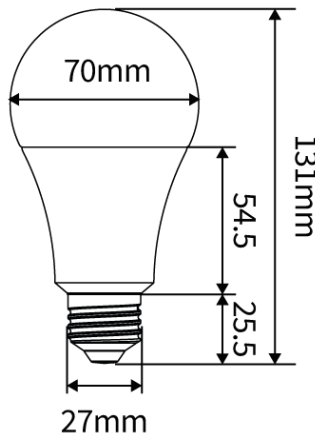

Key characteristics	Shape: A21, L 133mm x D 70mm x H 128mm Correlated Color Temperature: 2700K Lumens: 980 Melanopic lumens: 860
Circadian wellness specifications	Melanopic/ Photopic Ratio (M/P): 0.88 Lightscript™: Energy, Day, Productivity
Visual comfort	Flicker index (Mp) < 0.6 Flicker sensitivity (Pst): < 0.7
Light quality	Accuracy/ Fidelity CRI: 80+ TM-30 Rf:80 Red Fidelity (R9): 40

General Characteristics:

Type: LED bulb
 Shape: A21
 Connector: E27
 Wattage: 9 watts per piece
 Rated Life (Hours): 25,000 (L70)
 Rated Life (Years): 17 years based on 4 hrs/day
 Dimmable: with LED dimmers
 Dimming range: No, except custom made
 Fixture Material: Plastic and Aluminium
 heatsink
 Damp Rating: Dry locations only, IP20

Light Characteristics:

Lumens/ Nominal Luminous Flux: 980
 Correlated Color Temperature: 5000K
 Color Rendering Index (CRI): 80
 R9: 40
 Beam angle: omnidirectional, 190°

Physical:

Product Dimensions: (L) 133mm x (W) 70mm x
 (H) 128 mm
 Nominal Weight: 0.129kg/pcs
 Individual packaging: 1 pcs
 Packaging size: L16cm * \varnothing 7cm
 Gross Weight: 0.178kg/pcs

Master box content: 60 pcs
 Mater box dimensions: L45cm*W37cm*H32cm
 Master box weight: 11.25 KG

Codes:

EAN: 8720299314375
 EPREL: 1396216

This lamp contributes toward satisfying Features #53, #54, and #58 under the WELL Building Standard®.