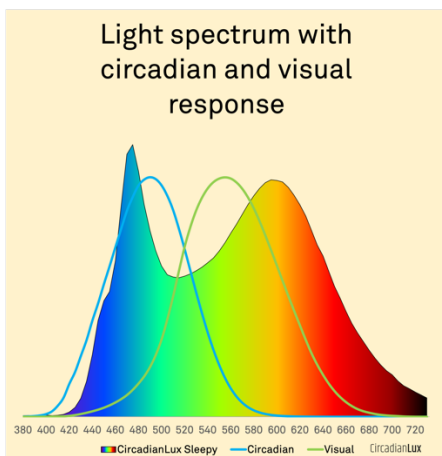

CircadianLux™ Energy is a LED bulb designed for healthy sleep and relaxation environments. With a high Melanopic lux ratio, it is designed to support the human circadian rhythm after sunset and in the evening. It is a simple E27 design so you can easily fit it in your interior and upgrade your ordinary lamp into a circadian light. This light is perfect for working, work-out, studying and other activities that require focus and productivity.

This lamp uses an energy lightScript™ to have the highest amount of Melanopic lux ratio in the light.

LightScript spectrum science

Increase circadian support effectiveness by 50% (compared to a normal LED bulb)

Key characteristics	Shape: A21, L 133mm x D 70mm x H 128mm Correlated Color Temperature: 2700K Lumens: 980 Melanopic lumens: 860
Circadian wellness specifications	Melanopic/ Photopic Ratio (M/P): 0.88 Lightscript™: Energy, Day, Productivity
Visual comfort	Flicker index (Mp) < 0.6 Flicker sensitivity (Pst): < 0.7
Light quality	Accuracy/ Fidelity CRI: 80+ TM-30 Rf:80 Red Fidelity (R9): 40

Light Characteristics:

Lumens/ Nominal Luminous Flux: 980
 Correlated Color Temperature: 5000K
 Color Rendering Index (CRI): 80
 R9: 40
 Beam angle: omnidirectional, 190°

Physical:

Product Dimensions: (L) 133mm x (W) 70mm x
 (H) 128 mm
 Nominal Weight: 0.129kg/pcs
 Individual packaging: 1 pcs
 Packaging size: L16cm * \varnothing 7cm
 Gross Weight: 0.178kg/pcs