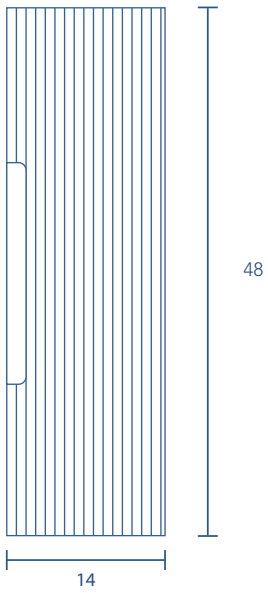

KYOTO

COLUMN

Depth 11

TECHNICAL INFORMATION

Reversible column
3 Shelves

FINISHES

NAVY BLUE

COTTON

SNOW