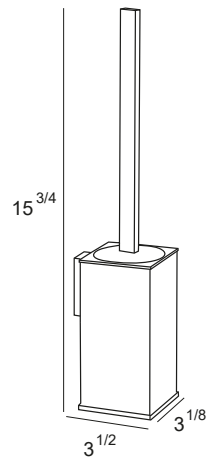

Chrome
Black
White

YASS
10 YEAR WARRANTY

Robe hook

6808

6868

Chrome
Black
White

Wall toilet brush holder 6907

Chrome
Matt Black
White