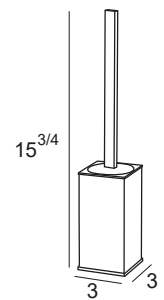

Chrome
Black
White

YASS
10 YEAR WARRANTY

Robe hook

6808

6868

Chrome
Black
White

Wall toilet brush holder 6907

Chrome
Matt Black
White

Stand toilet brush 6914

Chrome
Matt Black
White

YASS
10 YEAR WARRANTY

Auxiliary stand 5540

Chrome

Paper holder furniture 1621
side

Chrome
Black
White