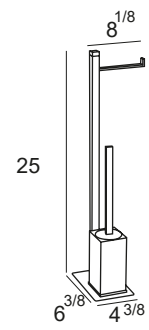

Chrome
Black
White

YASS
10 YEAR WARRANTY

Robe hook

6808

6868

Chrome
Black
White

Wall toilet brush holder 6907

Chrome
Matt Black
White

Stand toilet brush 6914

Chrome
Matt Black
White

YASS
10 YEAR WARRANTY

Auxiliary stand 5540

Chrome

Paper holder furniture 1621
side

Chrome
Black
White