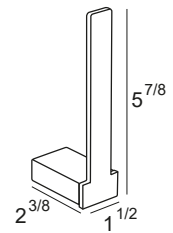

Chrome
Black
White

YASS
10 YEAR WARRANTY

Robe hook

6808

6868

Chrome
Black
White

Wall toilet brush holder 6907

Chrome
Matt Black
White