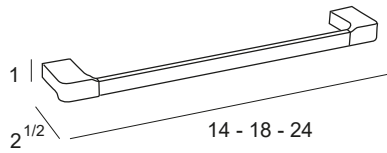

Towel bar 24 in 1601

Chrome
Black
White

Towel bar 18 in 1618 1678

Chrome
Black
White

Towel bar 14 in 1631

Chrome
Black
White

Towel ring 1603

Chrome
Black
White