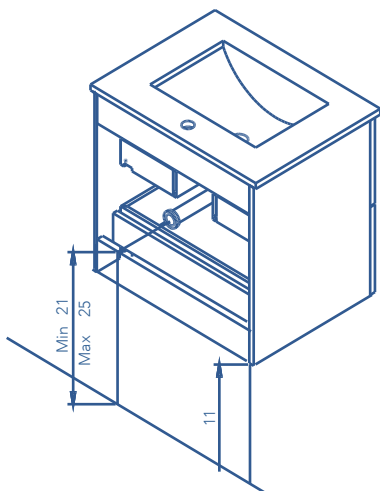

VOGUE PLACEMENT

FINISHES

MATT WHITE

MATT ABEDUL

Accesories

WHITE

BLACK

GOLD