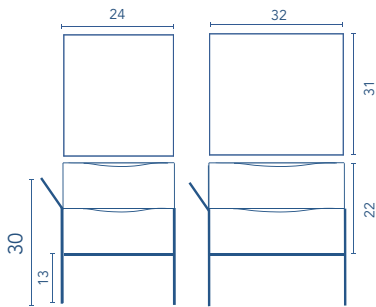

VOGUE

Depth 18

UNITS

TECHNICAL INFORMATION

- STRUCTURE:** Matt lacquered 5/8 in. MDF and abedul melamine 5/8 in.
- FRONT:** Matt lacquered 3/4 in. MDF and abedul melamine 3/4 in.
- HANDLE:** Metallic handles in white, black and gold.
- DRAWERS:** Soft close system with parcial extraction runners. Textile drawers.
- ALL HANGING BRACKET:** Hidden hanging bracket for hidden installation with great resistance.
- LEGS:** Legs included.
- TOP DRAWER:** Includes "U" Shape.
- PIPE DEPTH** Space behind drawer is 3 in.