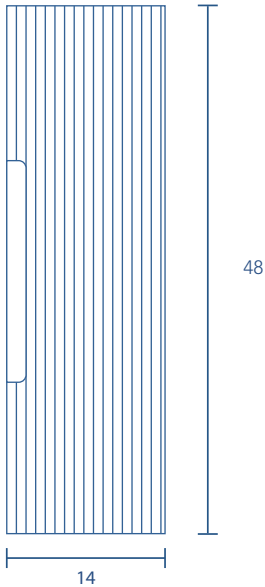

VISO

COLUMN

Depth 11

TECHNICAL INFORMATION

Reversible column
3 Shelves

FINISHES