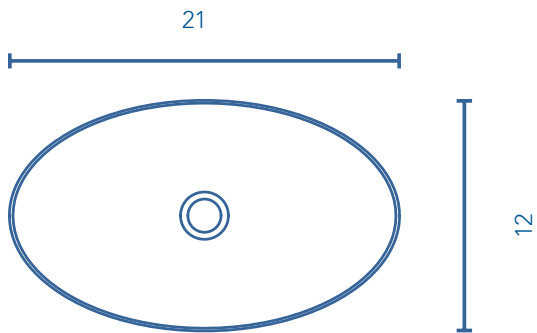

VOLTA

WASHBASIN

Volta

21

Mineral cover sink
Sink depth: 4,5 in

MATT WHITE