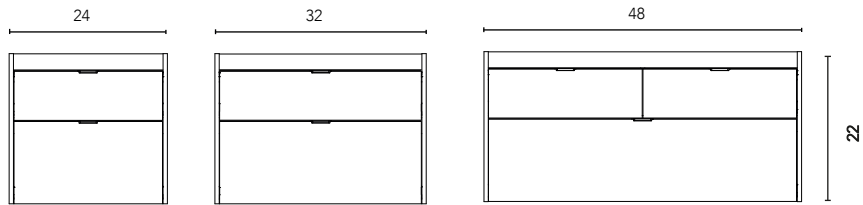

FURNITURE AND AUXILIARIES

FURNITURE

Depth 18

WARDROBE UNIT

Depth 18

FINISHES