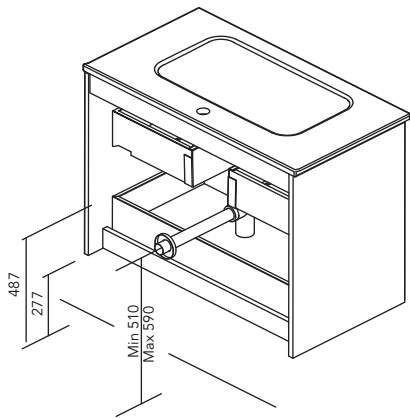

Tube depth 2.75 in.

2 Drawers

SIDEPANELS	FRONTS	DRAWERS				HANDLE	ACABADOS MUEBLE	RANGE	
MDF TSCA 16 mm	MDF TSCA 16 mm	Full extraction Hettich	Anthracite interior	Drawer organiser	Soft close	Metal handle	Melamine	D-18	Suspended

\* Dimensions indicated in the drawing are based on the level of the whole leg, in case of wall hanging the furniture dimensions. The measures of these schemes are represented in mm