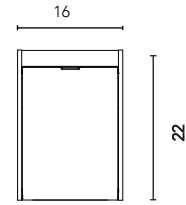

WARDROBE UNIT

Depth 18