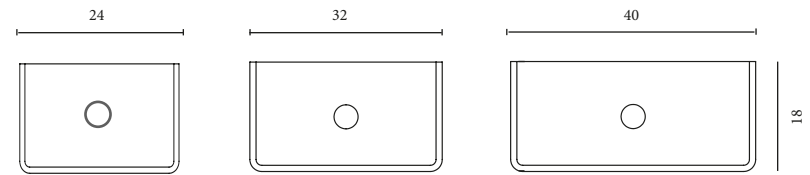

WORKTOP

Depth 18