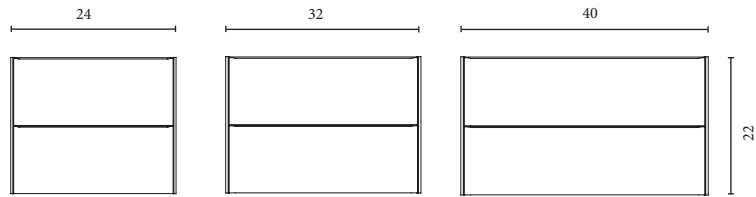

FURNITURE AND AUXILIARIES

FURNITURE

Depth 18