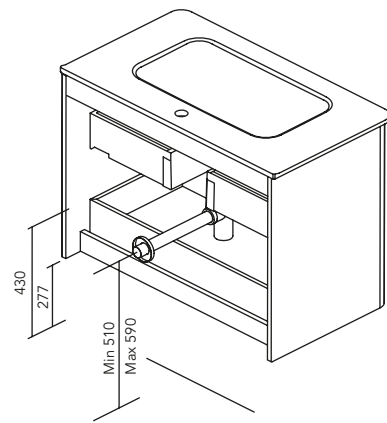

FURNITURE AND AUXILIARIES

FURNITURE

Depth 18

WORKTOP

Depth 18

FINISHES

NORDIC OAK

MATT SAND

GLOSS WHITE

	HANDLES		
	SAND	WHITE	
NORDIK OAK	•		
MATT SAND	•		
GLOSS WHITE		•	

Tube depth 2.75 in.

2 Drawers

SIDE PANELS	FRONTS	DRAWERS				HANDLE	FINISHES	RANGE	
MDF 16 mm	MDF 16 mm	Full extraction Hettich	Smoky leather interior	Drawer organiser	Soft close	Metal handle	Foil 2D	D.18	Suspended

* Dimensions indicated in the drawing are based on the level of the whole leg, in case of wall hanging the furniture dimensions. The measures of these schemes are represented in mm.