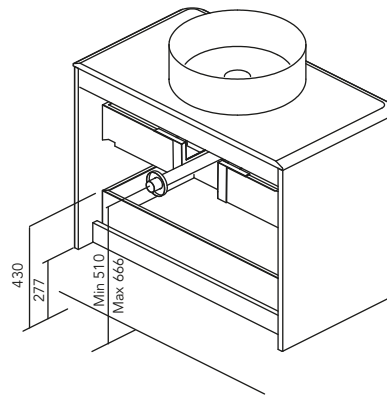

FURNITURE AND AUXILIARIES

FURNITURE

Depth 18

WORKTOP

Depth 18

FINISHES

NORDIC OAK

MATT SAND

GLOSS WHITE

	HANDLES		
	SAND	WHITE	
NORDIK OAK	•		
MATT SAND	•		
GLOSS WHITE		•	

Tube depth 2.75 in.

2 Drawers

SIDE PANELS	FRONTS	DRAWERS				HANDLE	FINISHES	RANGE	
MDF 16 mm	MDF 16 mm	Full extraction Hettich	Smoky leather interior	Drawer organiser	Soft close	Metal handle	Foil 2D	D.18	Suspended

* Dimensions indicated in the drawing are based on the level of the whole leg, in case of wall hanging the furniture dimensions. The measures of these schemes are represented in mm.