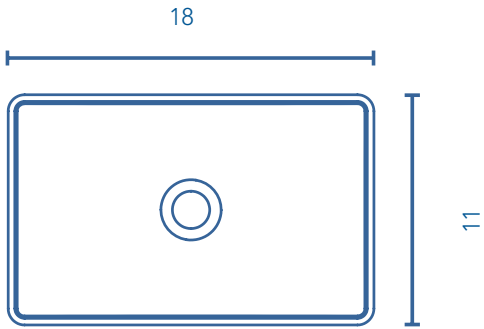

TAOS

WASHBASIN

Taos

18

Mineral cover sink
Sink depth: 5 in

MATT WHITE