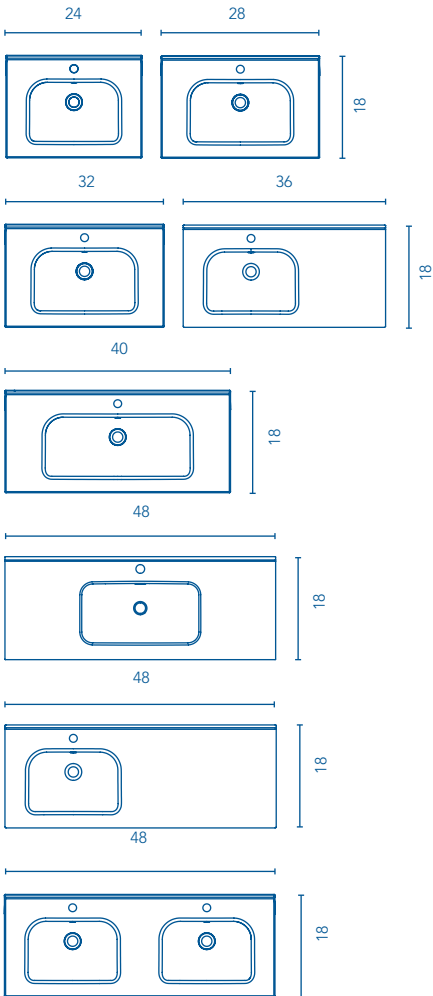

SLIM

WASHBASIN

Slim sink Thickness 1in

- 24
- 28
- 32
- 36 Corner basin
- 40
- 48 Central basin
- 48 Corner basin
- 48 2 Basins

Ceramic sink
Sink depth: 5 in