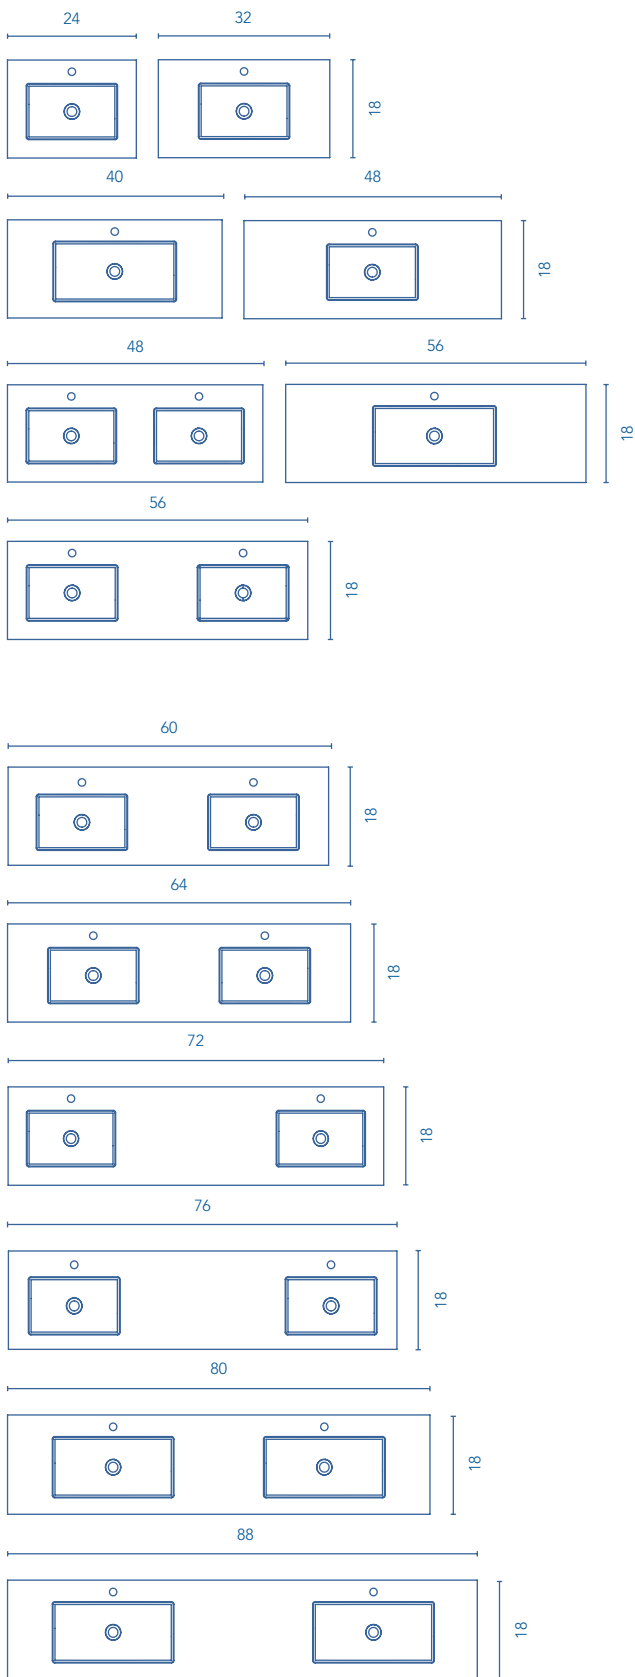

SKY

WASHBASIN

Sky sink Thickness 1in

24	1 Bowl
32	1 Bowl
40	1 Bowl
48	1 Bowl
48	2 Bowls
56	1 Bowl
56	2 Bowls
60	2 Bowls
64	2 Bowls
72	2 Bowls
76	2 Bowls
80	2 Bowls
88	2 Bowls

Mineral cover sink
Sink depth: 5 in

MATT WHITE