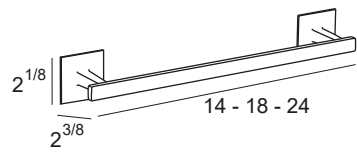

SINTOR
10 YEAR WARRANTY

Towel bar 24 in 6401

Chrome

Towel bar 18 in 6418

Chrome

Towel bar 14 in 6131

Chrome