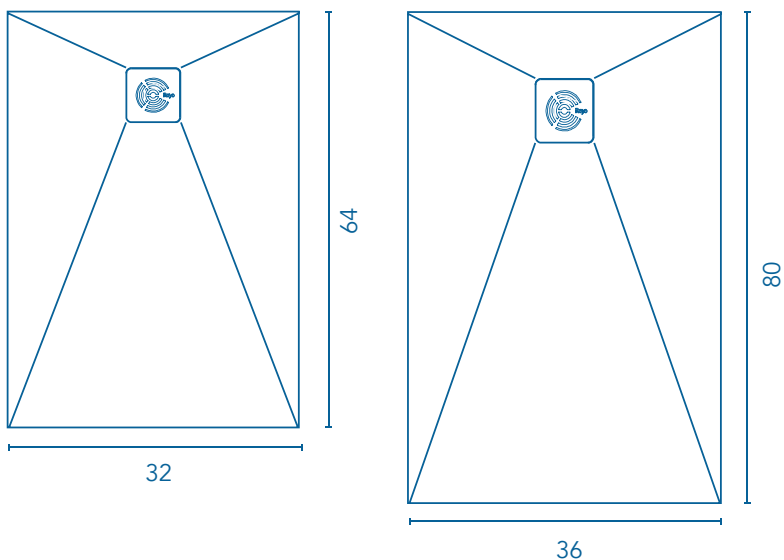

SHOWER TRAY - KURAI

The measurements are in inches

MEASURES

Thickness: 1 ³/₁₆

FEATURES

Anti-slip surface

Antibacterial

Easy cleaning

Cut to measure

Material: Polyurethane resin.

Texture: Natural stone finish.

Drain and grate stain steel included.

FINISHES

SNOW WHITE

SIMPLY GREY

DARK