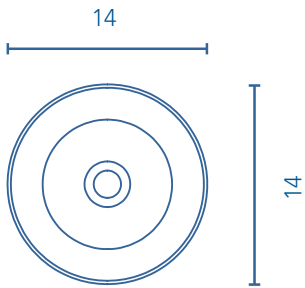

NYSA

WASHBASIN

Nysa sink

14

Ceramic sink
Sink depth: 5 in

GLOSS WHITE