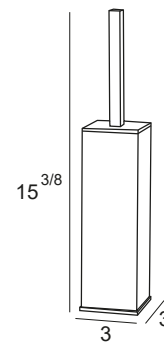

6714

Chrome