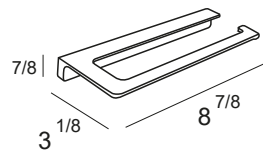

Towel ring 2203

Chrome