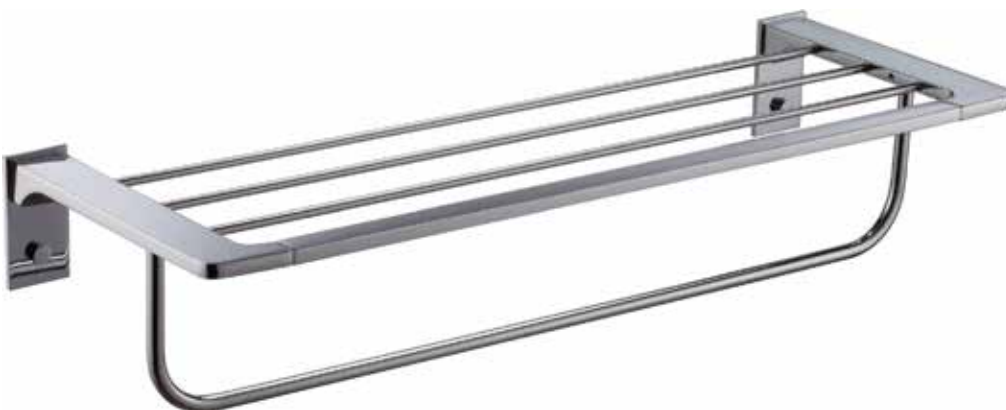

Fixing

Finishing
Chrome

Glueing demonstration video

NI
COLE
2200

NICOLE
10 YEAR WARRANTY

Towel bar 24 in 2201

Chrome

Towel bar 18 in 2218

Chrome

Towel ring 2203

Chrome

Paper holder with shelf 2204

Chrome

**Bidet towel /
Paper holder without
cover** 2212

Chrome

Multiple towel bar 2234

Chrome

Towel shelf 2135

Chrome

NICOLE
10 YEAR WARRANTY

Wall toilet brush square

6707

Chrome

Stand toilet brush square

6714

Chrome

Auxiliary stand

6840

Chrome

Stand towel holder

6820

Chrome