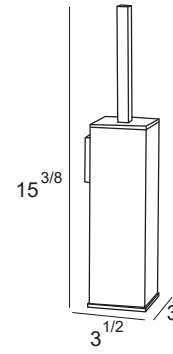

Chrome

Towel shelf 2135

Chrome

NICOLE
10 YEAR WARRANTY

Wall toilet brush square

6707

Chrome

Stand toilet brush square