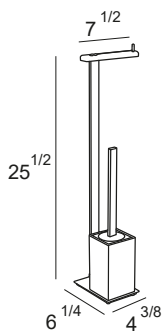

Chrome with wood:
Natural-White-Black

Stand towel holder 1920

Chrome with wood:
Natural-White-Black