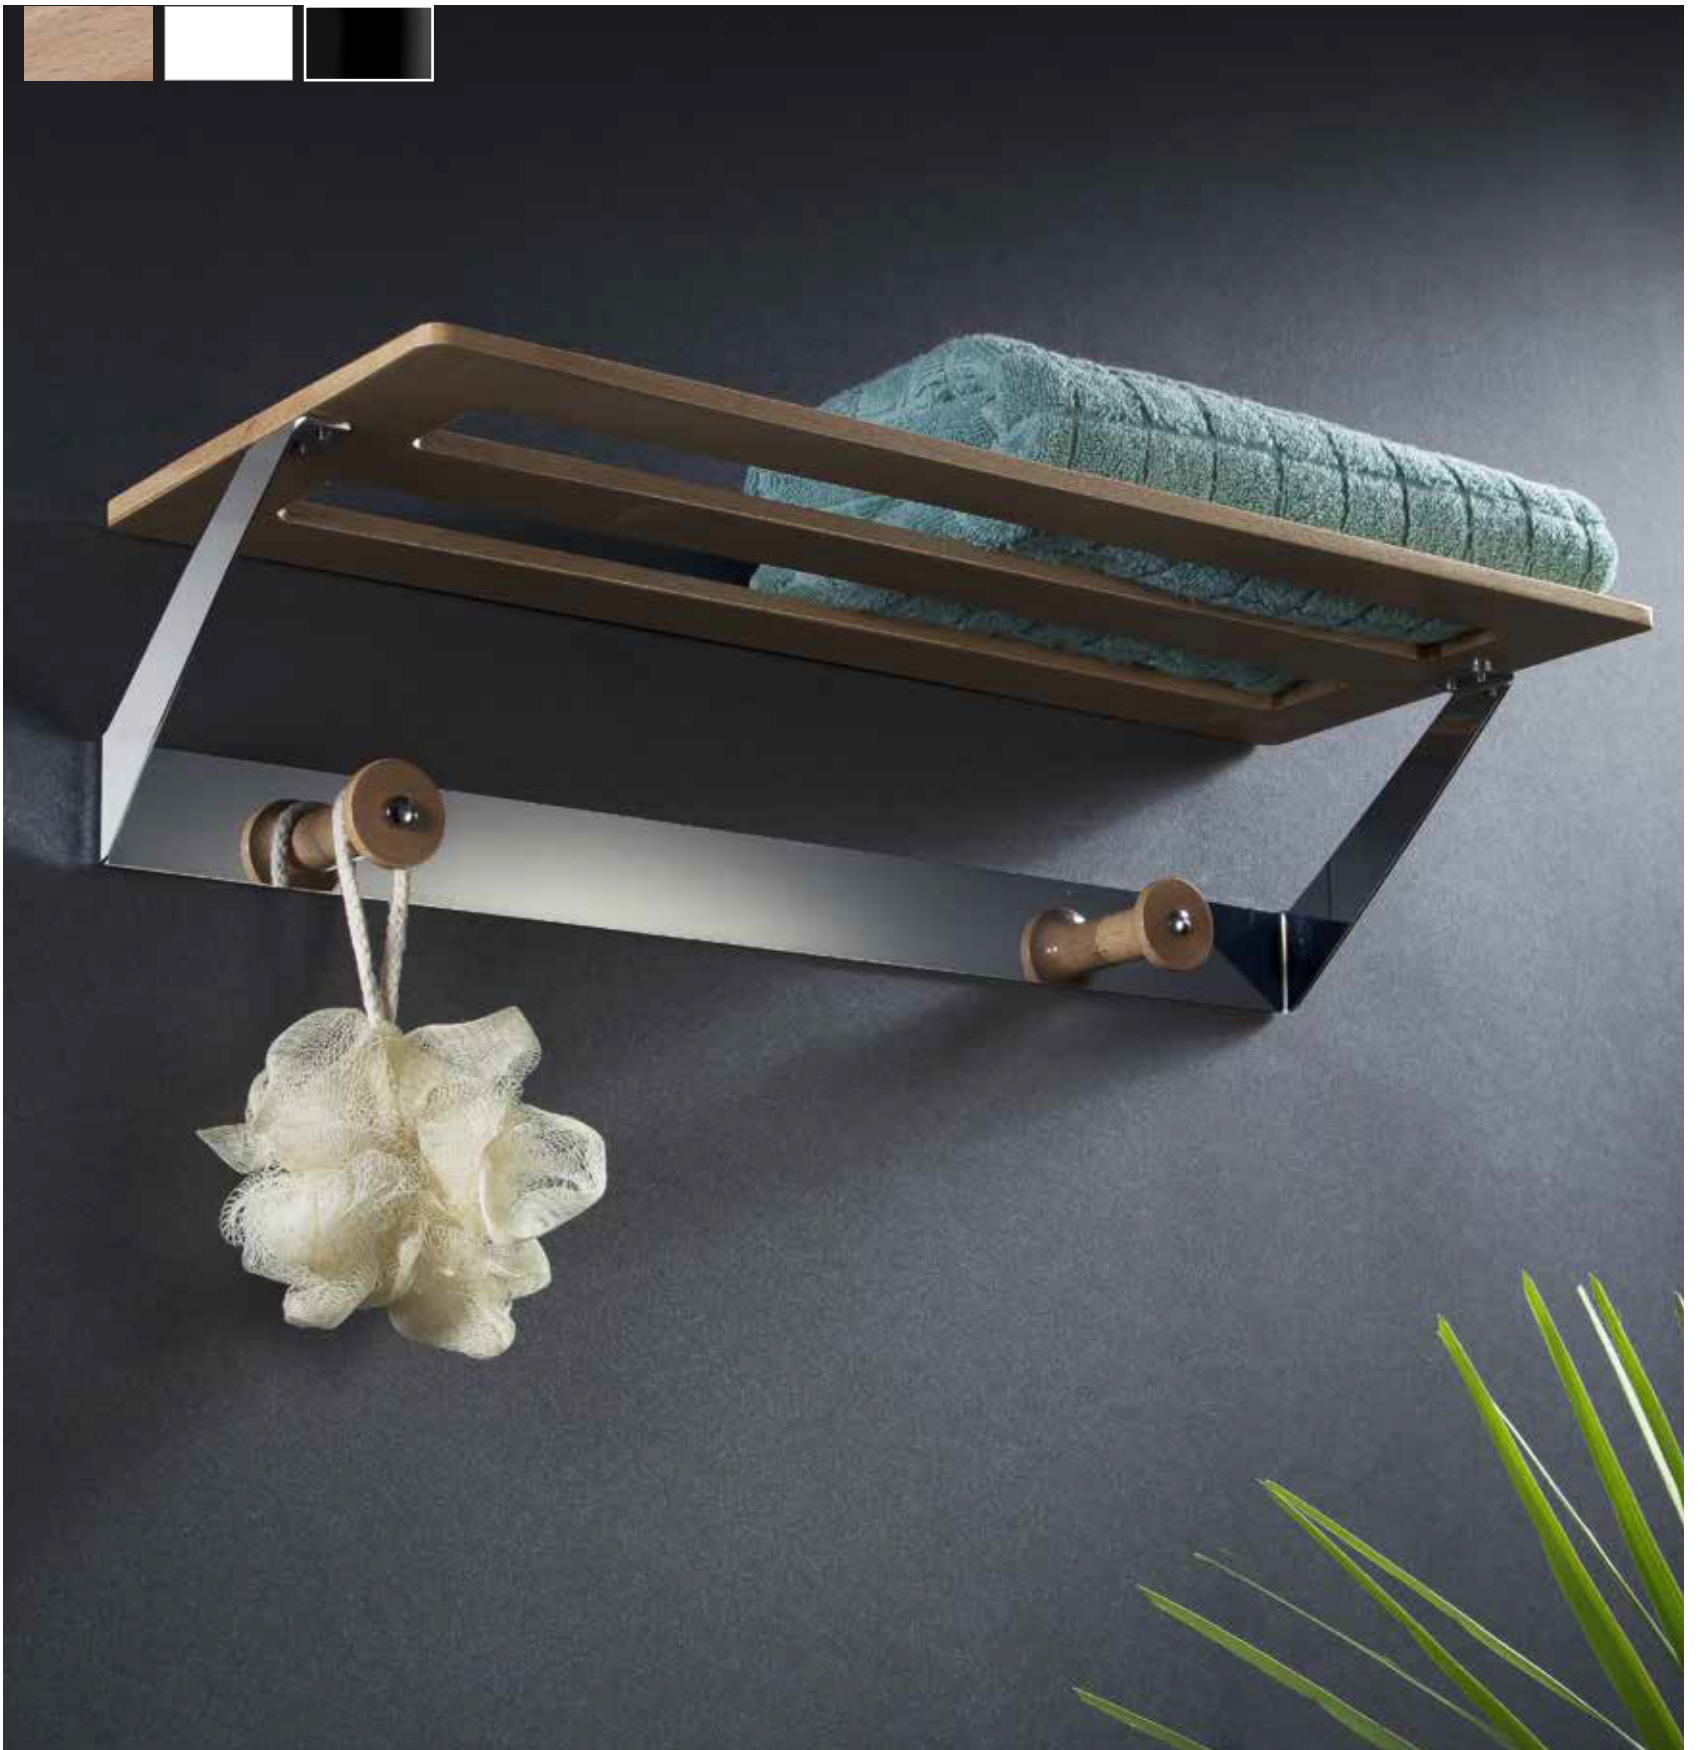

Paper holder with self 1904

Chrome with wood:

Robe hook

1908

Chrome with wood:
Natural

Bidet towel / Paper
holder without cover

1912

Chrome with wood:
Natural

Toothbrush holder

1905

Chrome with wood:
Natural

NATURA
10 YEAR WARRANTY
WOOD

Wall soap
dispenser

1917

Chrome with
wood:

Paper holder
furniture side

1921

Chrome with
wood:
Natural-White-Black

Towel shelf

1935

Chrome with wood:
Natural-White-Black

NATURA
10 YEAR WARRANTY
WOOD

Hanging toilet brush 1907

Chrome with wood:
Natural