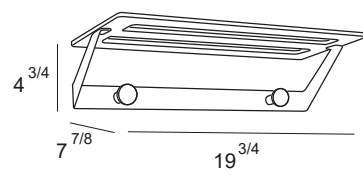

1921

Chrome with
wood:
Natural-White-Black

Towel shelf

1935

Chrome with wood:
Natural-White-Black

NATURA
10 YEAR WARRANTY
WOOD

Hanging toilet brush 1907

Chrome with wood:
Natural