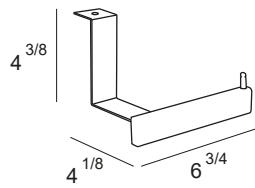

Paper holder
furniture side

1921

Chrome with
wood:
Natural-White-Black