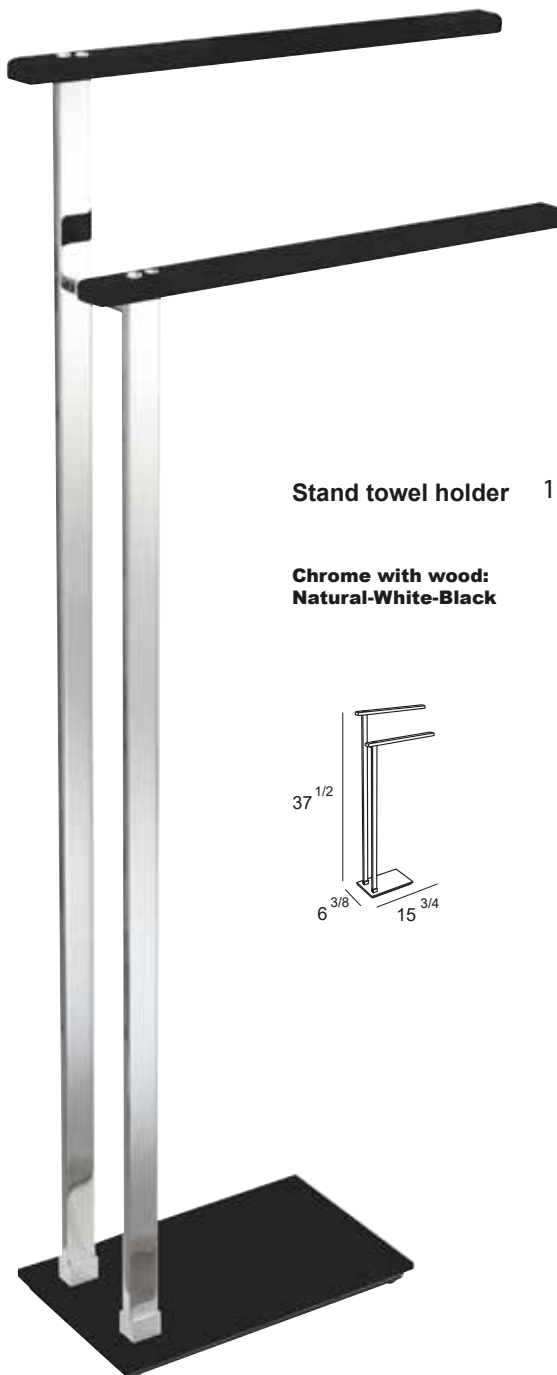

Towel bar 24 in 1901

Chrome with wood:
Natural

Towel bar 18 in 1918

Chrome with wood:
Natural

Towel bar 14 in 1931

Chrome with wood:
Natural

Towel ring 1903

Chrome with wood:
Natural

Paper holder with self 1904

Chrome with wood:

Robe hook

1908

Chrome with wood:
Natural

Bidet towel / Paper
holder without cover

1912

Chrome with wood:
Natural

1921

Chrome with
wood:
Natural-White-Black

Towel shelf

1935

Chrome with wood:
Natural-White-Black

NATURA
10 YEAR WARRANTY
WOOD

Hanging toilet brush 1907

Chrome with wood:
Natural

Auxiliary stand 1939

Chrome with wood:
Natural-White-Black

Stand towel holder 1920

Chrome with wood:
Natural-White-Black