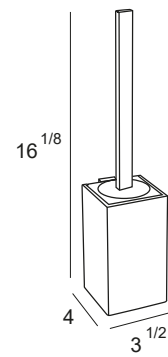

1921

Chrome with
wood:
Natural-White-Black

Towel shelf

1935

Chrome with wood:
Natural-White-Black

NATURA
10 YEAR WARRANTY
WOOD

Hanging toilet brush 1907

Chrome with wood:
Natural