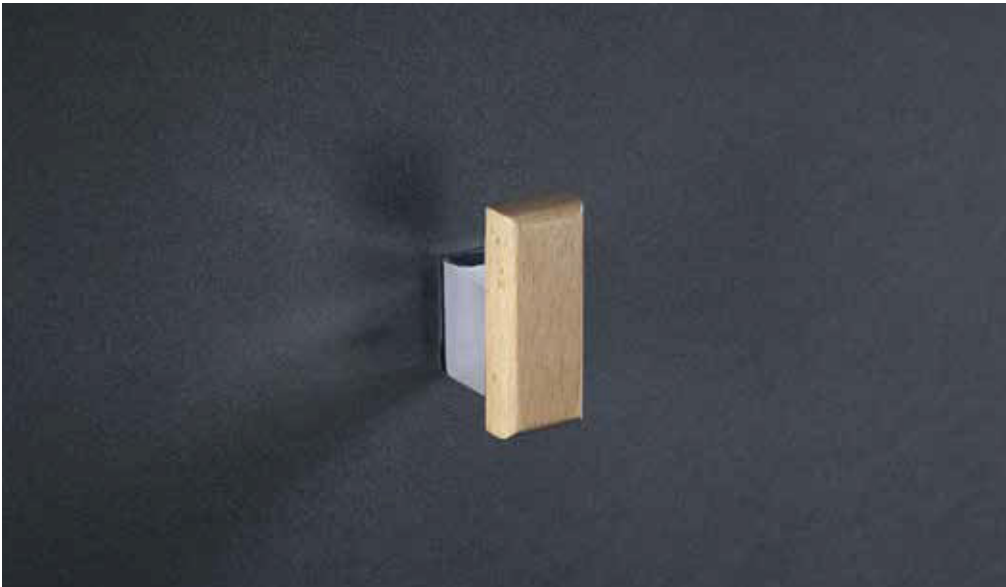

Towel bar 24 in 1901

Chrome with wood:
Natural

Towel bar 18 in 1918

Chrome with wood:
Natural

Towel bar 14 in 1931

Chrome with wood:
Natural

Towel ring 1903

Chrome with wood:
Natural

Paper holder with self 1904

Chrome with wood:

Robe hook

1908

Chrome with wood:
Natural

Bidet towel / Paper
holder without cover

1912

Chrome with wood:
Natural

Toothbrush holder

1905

Chrome with wood:
Natural

NATURA
10 YEAR WARRANTY
WOOD

Wall soap
dispenser

1917

Chrome with
wood:

Paper holder
furniture side