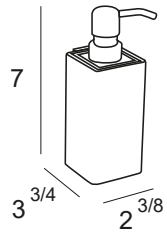

Toothbrush holder

1905

Chrome with wood:
Natural

NATURA
10 YEAR WARRANTY
WOOD

Wall soap
dispenser

1917

Chrome with
wood:

Paper holder
furniture side