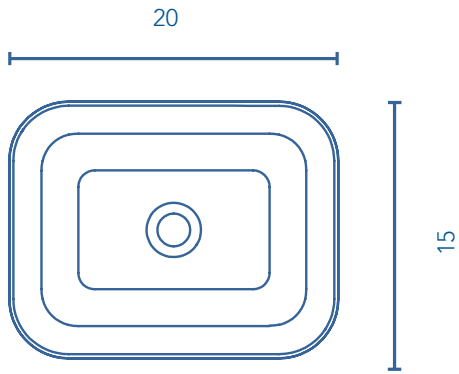

NOMIA

WASHBASIN

Nomia sink

20

Ceramic sink
Sink depth: 5 in

GLOSS WHITE