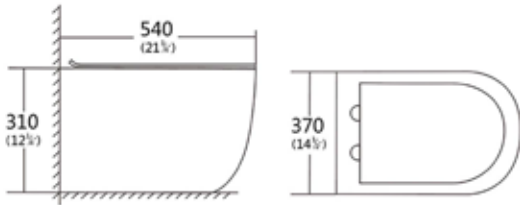

Moon

Features

Wall Mount
Rimless washdown flush system
UF/PP seat cover
P-trap
Elongated bowl
Factory flush-tested
ADA compliant
High efficiency
21-1/4" x14-1/2" x12-1/4" (540x370x310mm)
Vitreous china

Components

Installation screw
Toilet seat cover

Codes & Standards

Codes: Uniform Plumbing Code (UPC®)
National Plumbing Code of Canada
Standards: ASME A112.19.2-2013/CSA B45.1-13
including Update No. 1 dated October 2013
and ASME A112.19.14-2013