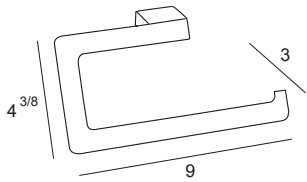

Towel ring 2803

Chrome
Matt Black