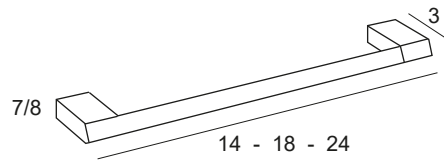

MARINA
10 YEAR WARRANTY

Towel bar 24 in 2801

Chrome
Matt Black

Towel bar 18 in 2818

Chrome
Matt Black

Towel bar 14 in 2831

Chrome