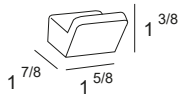

Bidet towel /
Paper holder without
cover

2812

Chrome
Matt Black

Robe hook 2808

Chrome
Matt Black

Wall toilet brush holder

2807

Chrome
Matt Black