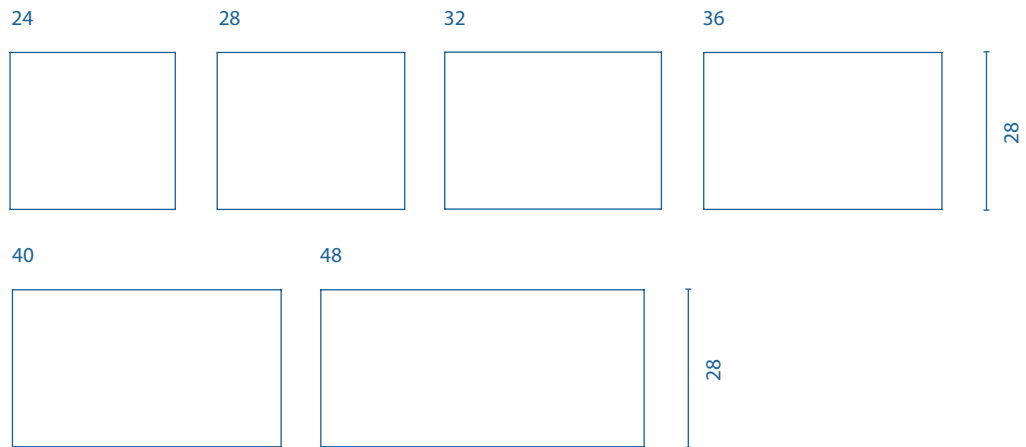

MURANO

MIRROR

Depth 1

Profile with brilliant chrome finish.
Features a recess for the transformer.