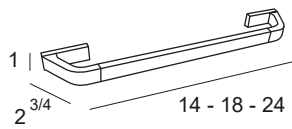

Towel bar 24 in 2101

Chrome

Towel bar 18 in 2118

Chrome

Towel bar 14 in 2131

Chrome