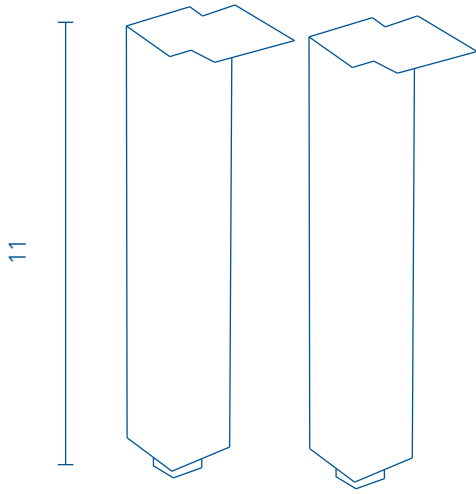

LEGS

Legs

2 Units

Wooden rear with grey finishing.
Rectangular 4 mm glass with rounded edges and an oval shape.
Depth: 1 in

Chrome