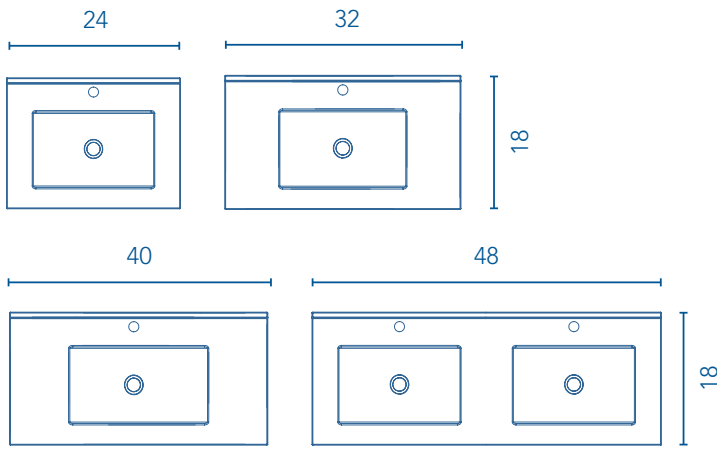

KYRA

WASHBASIN

Kyra sink Thickness 1

24

32

40

48

Ceramic sink
Sink depth: 5 in

GLOSS WHITE