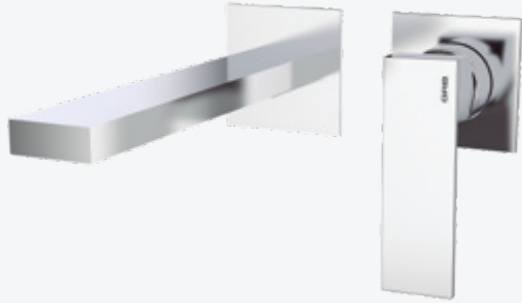

# KALA Built-in Wash basin Mixer

Easy-clean aerator. Includes key for maintenance  
Built-in system

*Chrome*

# KALA Built-in Wash basin Mixer

Easy-clean aerator. Includes key for maintenance  
Built-in system

*Black*