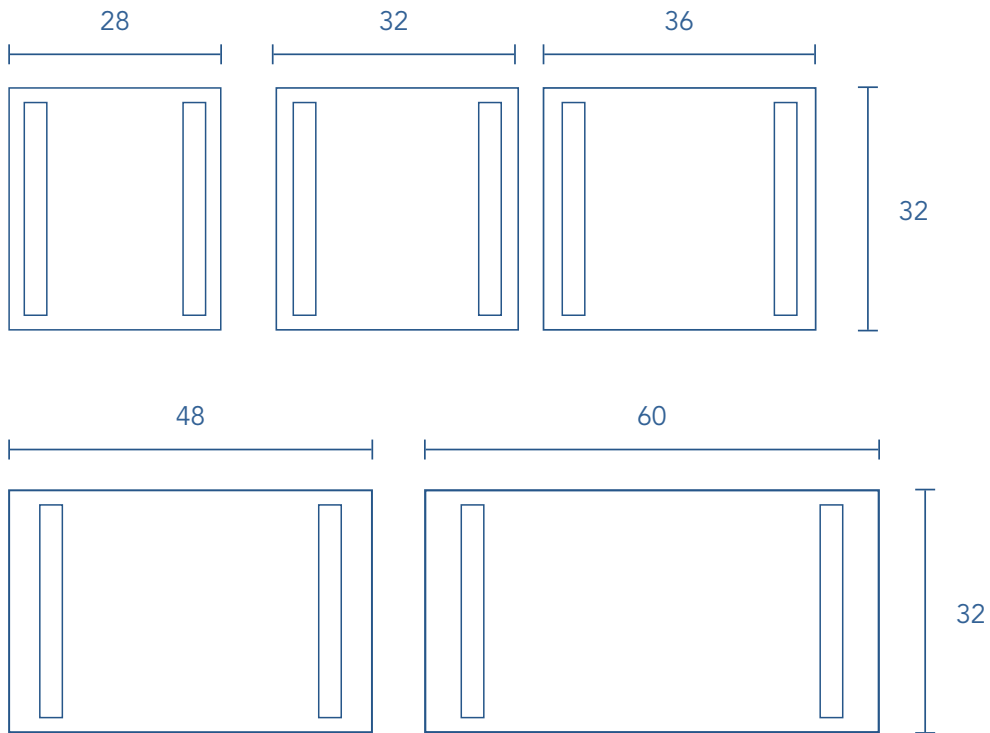

JOY CABINET

SHOWER DOORS

FEATURES:

TOUCH SENSOR, DIMMABLE LIGHT AND DEFOGGER SYSTEM.

GENERAL FEATURES:

MIRROR :	4MM ENVIRONMENTAL SILVER COPPER FREE MIRROR. SHATTER-PROOF AND ANTI-CORROSION TREATMENT.
MIRROR VOLTAGE:	110V.
LIGHT SOURCE:	2835LED AND WATERPROOF LED STRIP.
LED LIGHT COLOR:	WHITE LIGHT 6000K AND YELLOW LIGHT 3000K.
LED QUANTITY:	120 PCS/M FOR JOY.
RATED WATT:	4.8 W/M.
CRI:	>80 - IDEAL FOR MAKEUP.
IP RATING:	IP44.
WARRANTY:	2 YEARS.
LED DRIVER:	UL LISTED LED DRIVER.
CERTIFICATE:	UL, CE, ROHS, IP44 AND IP65.

FUTURA

SHOWER DOORS

Front (1 Fixed + 1 Sliding)

Glass Thickness: 1/4

Tempered Glass

FEATURES

SLIDING

REVERSIBLE