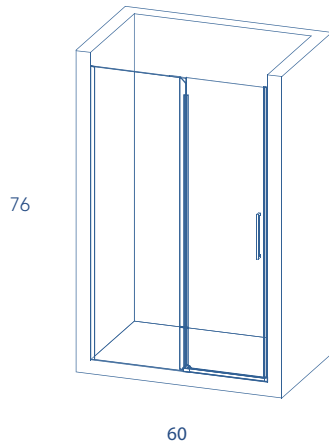

JOY CABINET

SHOWER DOORS

FEATURES:

TOUCH SENSOR, DIMMABLE LIGHT AND DEFOGGER SYSTEM.

GENERAL FEATURES:

MIRROR :	4MM ENVIRONMENTAL SILVER COPPER FREE MIRROR. SHATTER-PROOF AND ANTI-CORROSION TREATMENT.
MIRROR VOLTAGE:	110V.
LIGHT SOURCE:	2835LED AND WATERPROOF LED STRIP.
LED LIGHT COLOR:	WHITE LIGHT 6000K AND YELLOW LIGHT 3000K.
LED QUANTITY:	120 PCS/M FOR JOY.
RATED WATT:	4.8 W/M.
CRI:	>80 - IDEAL FOR MAKEUP.
IP RATING:	IP44.
WARRANTY:	2 YEARS.
LED DRIVER:	UL LISTED LED DRIVER.
CERTIFICATE:	UL, CE, ROHS, IP44 AND IP65.

FUTURA

SHOWER DOORS

Front (1 Fixed + 1 Sliding)

Glass Thickness: 1/4

Tempered Glass

FEATURES

SLIDING

REVERSIBLE