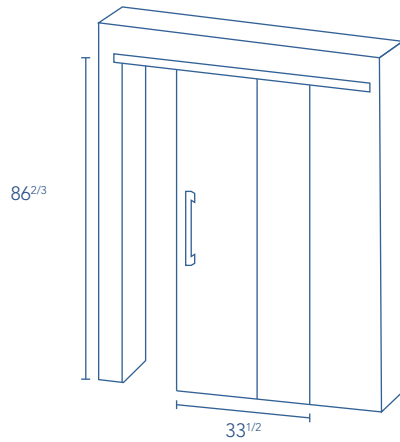

INTERIOR DOOR

SHOWER DOORS

Door + guide kit

Glass Thickness: $\frac{3}{8}$

Tempered Glass

FEATURES

REVERSIBLE

ALUMINUM