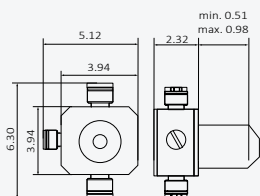

INCOOL

Built-in Wash basin Mixer

Spout 7.8 in and spout plaque Ø1.76 in
Handle Ø3.12 in
Easy-clean aerator. Includes key for maintenance
Built-in system

Built-in mechanism | INTERNAL PART

GRB in mechanism MN1 IN

1 internal way
CODE: 90 001 000

Handle and spout | EXTERNAL PART

Chrome

CODE: 90 106 000

Chrome-Nogal

CODE: 90 106 009

Chrome-Arce

CODE: 90 106 008