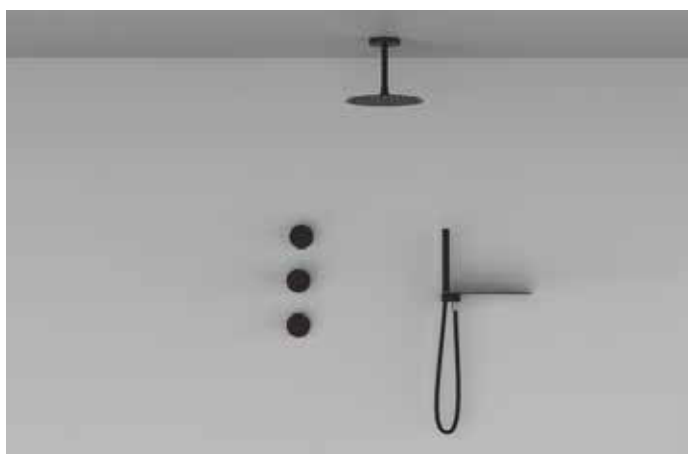

INCOOL

Thermostatic shower set 2 ways

CODE: 412102

components	code
Thermostatic 2/3 ways vertical interior chrome	90 105 000
GRB in mechanism TH2 IN VER	90 008 000 MI
Slim showerhead ø9.8 in chrome	05 020 002
Ceiling arm 7.9 in chrome	058 140
Tube hand-shower chrome	00 060 020
Tray with wall outlet chrome	00 070 010
Lisse shower hose 59 in Black-Chrome	00 050 032

Thermostatic shower set 2 ways

CODE: 422100

components	code
Thermostatic 2/3 ways vertical interior black	90 105 002
GRB in mechanism TH2 IN VER	90 008 000 MI
Slim showerhead ø9.8 in black	00 080 042
Ceiling arm 7.9 in black	05 025 032
Tube hand-shower black	00 060 022
Tray with wall outlet black	00 070 012
Lisse shower hose 59 in Black-Chrome	00 050 032