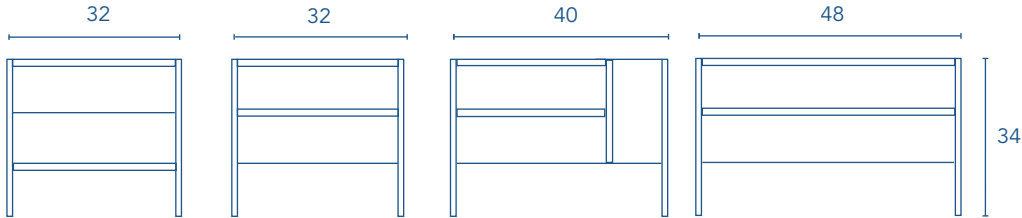

IKON

UNITS

Depth 18

TECHNICAL INFORMATION

STRUCTURE:	Walnut wood faced board.
FRONT:	Matt lacquered 3/4 in. board.
SIDES:	5/8 in. board.
HINGE:	105° opening, Ø 1 in. cap, easy assembly and soft closing system.
DRAWER:	Metallic drawer with high quality hidden full extraction runners with soft close system.
WALL HANGING BRACKET:	Hidden hanging brackets with direct assembling system, great resistance and depth regulation.
LEGS:	Included in unit.
PIPE DEPTH:	Space behind drawer is 3 in.
TOP DRAWER:	Includes U Shape