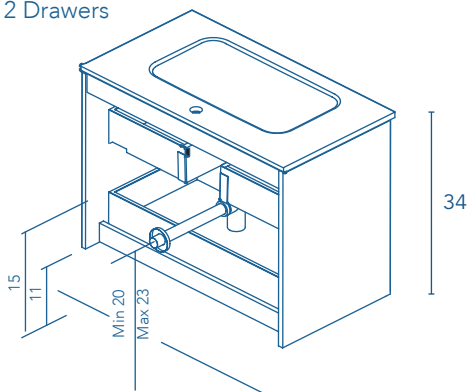

SIPHON PLACEMENT

2 Drawers

FINISHES

MATT COTTON

MATT BLACK

Finishes may vary