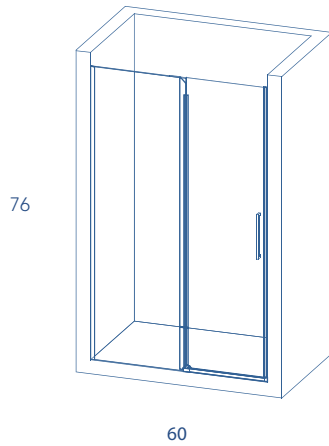

## SHOWER DOORS

Front 1 Fixed + 1 Sliding

Glass Thickness: 1/4

Tempered Glass