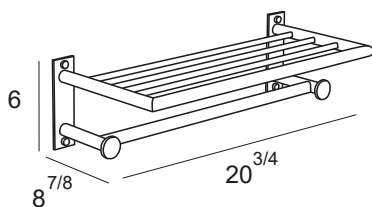

Towel shelf

6595

Inox
Gold
Brushed
Matt Black