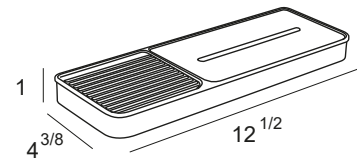

Towel shelf

6595

Inox
Gold
Brushed
Matt Black

Shower wall shelf

6509

Inox
Gold
Brushed
Matt Black

Wall toothbrush holder

6522