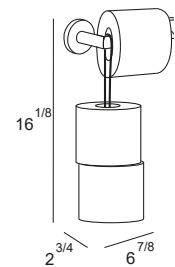

Inox
Gold
Brushed
Matt Black

Triple robe hook

6579

Inox
Gold
Brushed
Matt Black

spare paper holder

6584

Inox
Gold
Brushed
Matt Black

ECO
10 YEAR WARRANTY
INOX 304