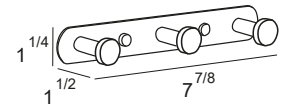

spare paper holder

6584

Inox
Gold
Brushed
Matt Black