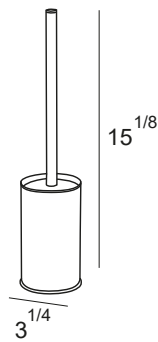

Wall toilet brush

1407

Chrome
Gold
Brushed
Matt Black