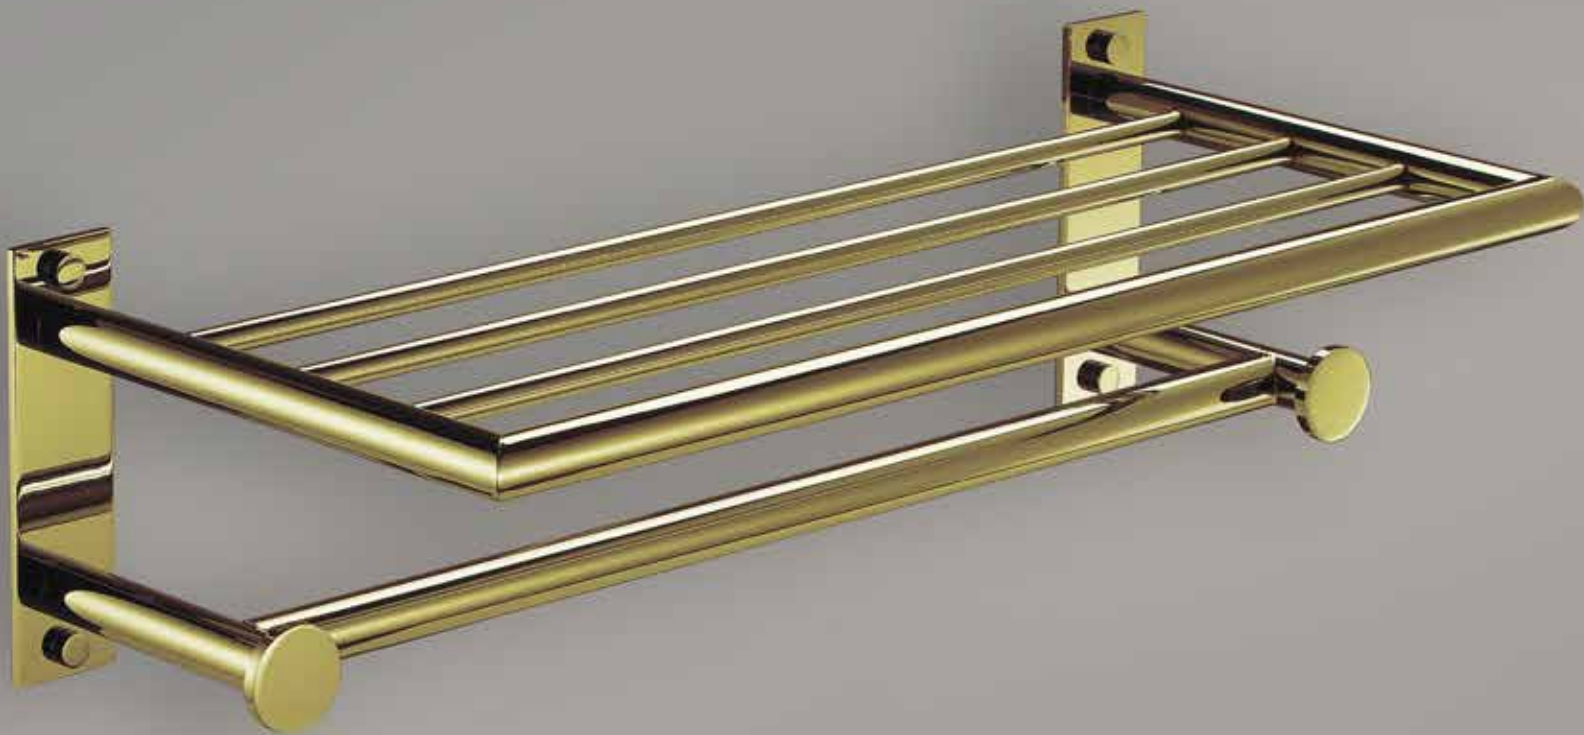

Fixing

Finishing

Inox

Golden PVD

Brushed stainless steel

Matt black

Glueing demonstration video

PURE AND MINIMALIST DESIGN

This collection is developed to meet technicians or promoters needs. Basic design and always relevant in 304 STAINLESS STEEL.

Fits in marine or humid atmospheres like gyms, public buildings, boats, etc.

ECO

6500

INOX 304

ECO
10 YEAR WARRANTY
INOX 304

Towel bar 22 in 6561

Inox
Gold
Brushed
Matt Black

Towel bar 18 in 6578

Inox
Gold
Brushed
Matt Black

Towel bar 14 in 6591

Inox
Gold

Towel ring 6563

Inox
Gold
Brushed
Matt Black

Double paper holder 6581

Inox

Robe hook

6568