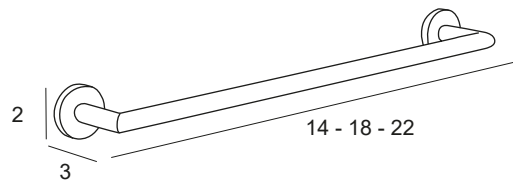

ECO
10 YEAR WARRANTY
INOX 304

Towel bar 22 in 6561

Inox
Gold
Brushed
Matt Black

Towel bar 18 in 6578

Inox
Gold
Brushed
Matt Black

Towel bar 14 in 6591

Inox
Gold