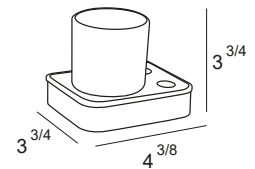

Stand toilet brush

1414

Chrome
Gold
Brushed
Matt Black