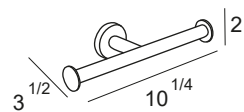

Towel bar 14 in 6591

Inox
Gold

Towel ring 6563

Inox
Gold
Brushed
Matt Black

Double paper holder 6581

Inox

Robe hook

6568