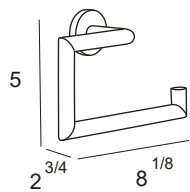

Towel ring 6563

Inox
Gold
Brushed
Matt Black