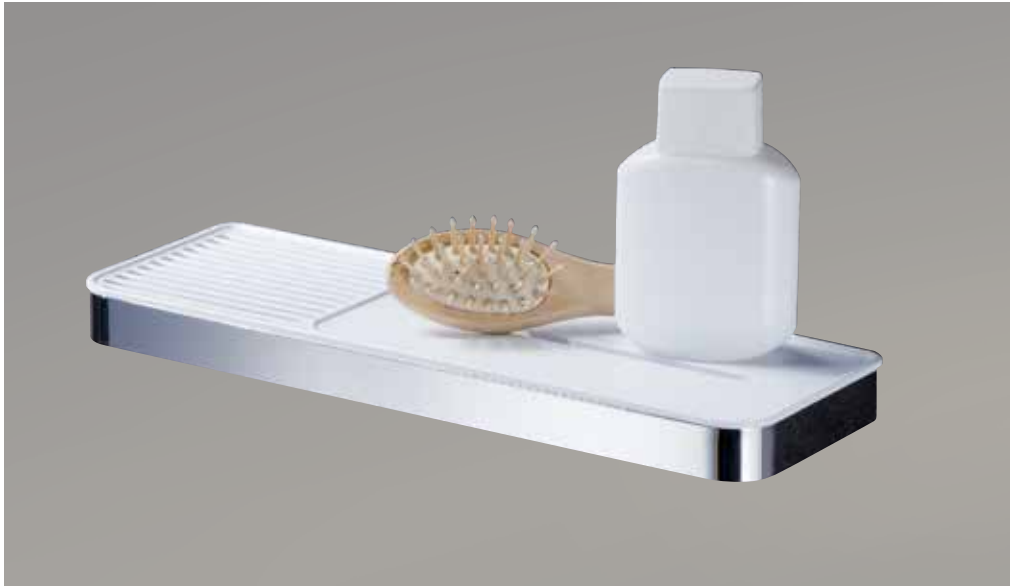

ECO

6500

INOX 304

ECO
10 YEAR WARRANTY
INOX 304

Towel bar 22 in 6561

Inox
Gold
Brushed
Matt Black

Towel bar 18 in 6578

Inox
Gold
Brushed
Matt Black

Inox
Gold
Brushed
Matt Black

Triple robe hook

6579

Inox
Gold
Brushed
Matt Black

spare paper holder

6584

Inox
Gold
Brushed
Matt Black

ECO
10 YEAR WARRANTY
INOX 304

Towel shelf

6595

Inox
Gold
Brushed
Matt Black

Shower wall shelf

6509

Inox
Gold
Brushed
Matt Black

Wall toothbrush holder

6522