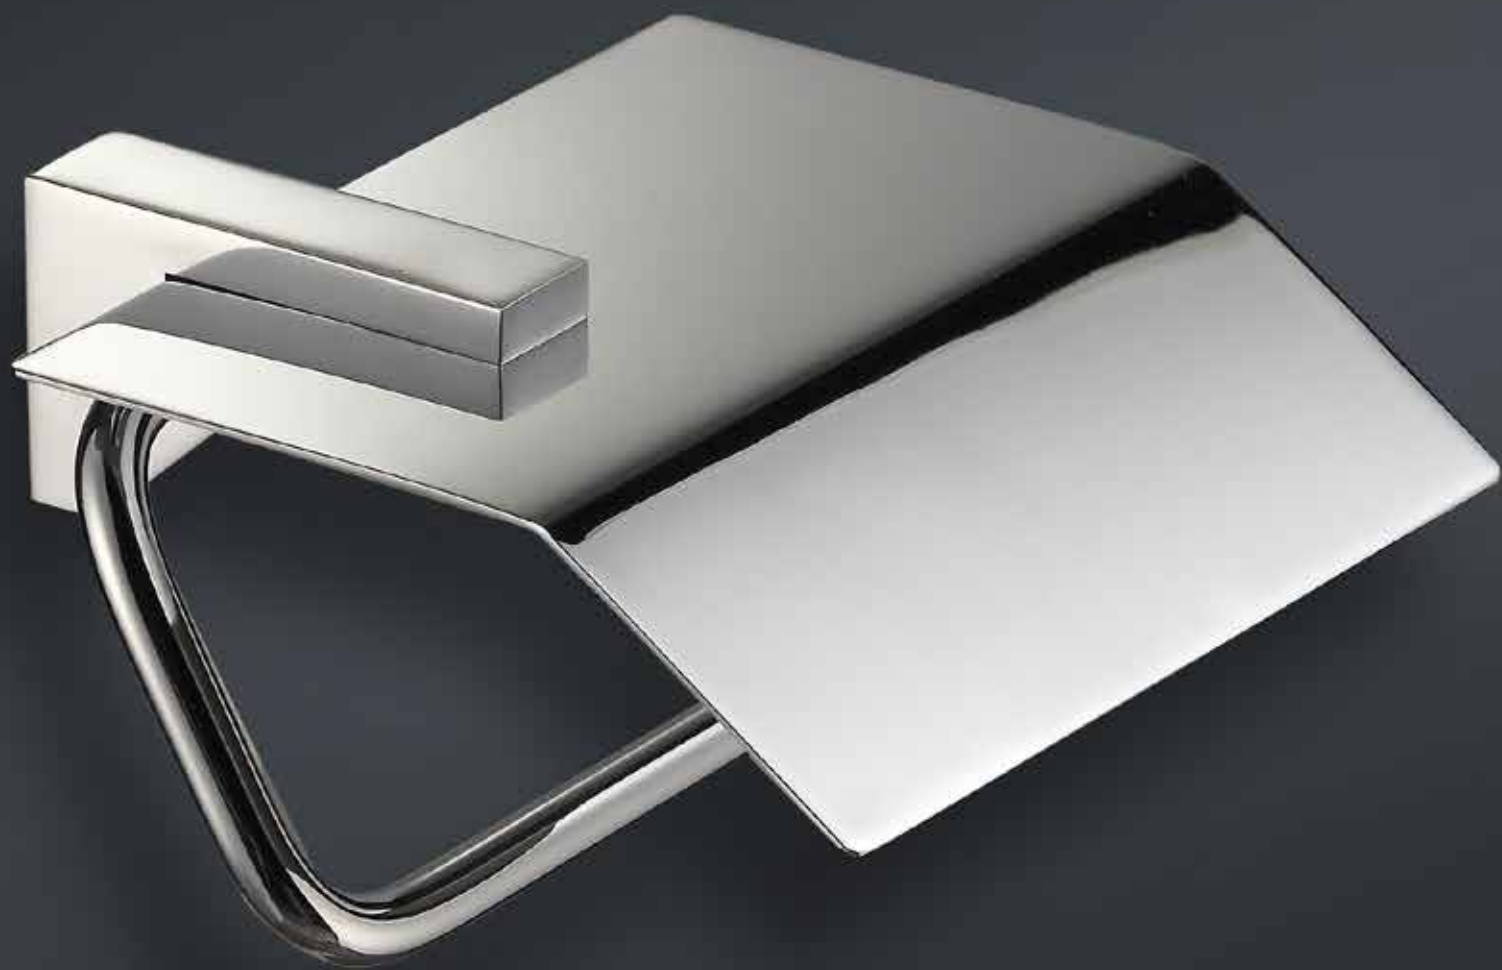

Fixing

Finishing

Chrome

Glueing demonstration video

CRIS  
TAL  
5400

CRISTAL  
10 YEAR WARRANTY

Towel bar 24 in 5401

Chrome

Towel bar 18 in 5418

Chrome

Swing double towel bar 5490

Chrome

Swing towel bar 5452

Chrome

Towel ring

5403