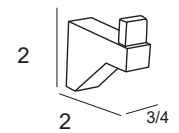

Chrome

Paper holder with shelf

5404

Chrome

Robe hook

5408

Chrome

CRISTAL  
10 YEAR WARRANTY