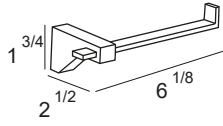

CRISTAL
10 YEAR WARRANTY

Paper holder
without cover

5412

Chrome

Wall soap dispenser square