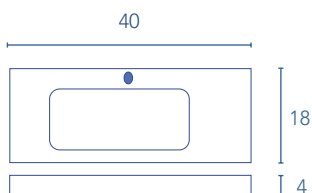

# CONSOLE

Depth 18

The measurements are in inches

## Sky sink      Thickness 4 in

24	1 Bowl
32	1 Bowl
36	1 Bowl
40	1 Bowl
48	1 Bowls

Mineral Gel Coat  
Sink depth: 5 in  
Faucet: Single hole

WHITE