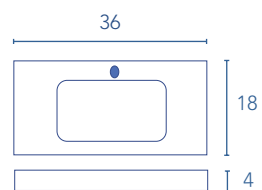

# CONSOLE

Depth 18

The measurements are in inches

## Sky sink      Thickness 4 in

24	1 Bowl
32	1 Bowl
36	1 Bowl
40	1 Bowl
48	1 Bowls

Mineral Gel Coat  
Sink depth: 5 in  
Faucet: Single hole

WHITE