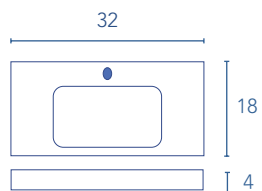

# CONSOLE

Depth 18

The measurements are in inches

## Sky sink      Thickness 4 in

24	1 Bowl
32	1 Bowl
36	1 Bowl
40	1 Bowl
48	1 Bowls

Mineral Gel Coat  
Sink depth: 5 in  
Faucet: Single hole

WHITE