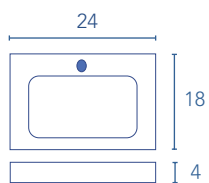

# CONSOLE

Depth 18

The measurements are in inches

## Sky sink      Thickness 4 in

24	1 Bowl
32	1 Bowl
36	1 Bowl
40	1 Bowl
48	1 Bowls

Mineral Gel Coat  
Sink depth: 5 in  
Faucet: Single hole

WHITE