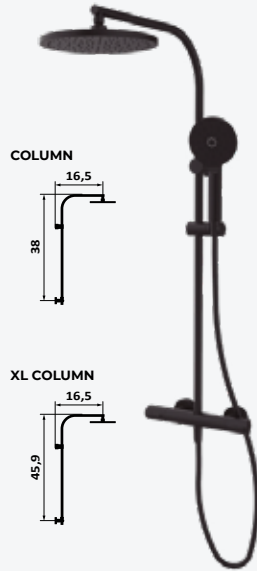

COLUMNS

GRB Dry Thermostatic shower with column

- Snow showerhead \varnothing 9.8 in chrome
- Snow hand-shower 3F chrome
- Silver shower hose 66.9 in chrome

chrome
FIXE COLUMN
 CODE: 44 435 440

XL FIXE COLUMN
 CODE: 44 435 440 XL

- Plot showerhead \varnothing 9.8 in black
- Konets hand-shower 3F black
- Silver shower hose 66.9 in black

black
FIXE COLUMN
 CODE: 44 435 442

XL FIXE COLUMN
 CODE: 44 435 442 XL

Kala Mixer shower with column

- Hokei showerhead 9.4x14.2 in chrome
- Pixel hand-shower 1F chrome
- Silver shower hose 66.9 in chrome

chrome
FIXE COLUMN
 CODE: 60 467 600

XL FIXE COLUMN
 CODE: 60 467 600 XL

- Square ABS showerhead 9.8x9.8 in black
- Pixel hand-shower 1F black
- Silver shower hose 66.9 in black

black
FIXE COLUMN
 CODE: 60 467 601

XL FIXE COLUMN
 CODE: 60 467 601 XL