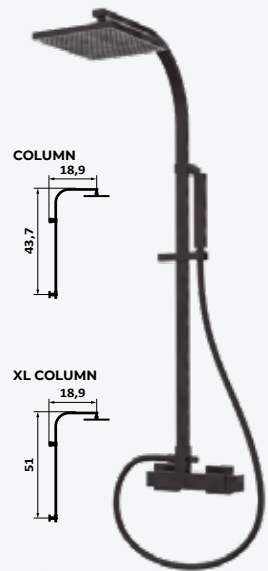

COLUMNS

GRB Dry Thermostatic shower with column

- Snow showerhead \varnothing 9.8 in chrome
- Snow hand-shower 3F chrome
- Silver shower hose 66.9 in chrome

chrome
FIXE COLUMN
 CODE: 44 435 440

XL FIXE COLUMN
 CODE: 44 435 440 XL

- Plot showerhead \varnothing 9.8 in black
- Konets hand-shower 3F black
- Silver shower hose 66.9 in black

black
FIXE COLUMN
 CODE: 44 435 442

XL FIXE COLUMN
 CODE: 44 435 442 XL

Kala Mixer shower with column

- Hokei showerhead 9.4x14.2 in chrome
- Pixel hand-shower 1F chrome
- Silver shower hose 66.9 in chrome

chrome
FIXE COLUMN
 CODE: 60 467 600

XL FIXE COLUMN
 CODE: 60 467 600 XL

- Square ABS showerhead 9.8x9.8 in black
- Pixel hand-shower 1F black
- Silver shower hose 66.9 in black

black
FIXE COLUMN
 CODE: 60 467 601

XL FIXE COLUMN
 CODE: 60 467 601 XL