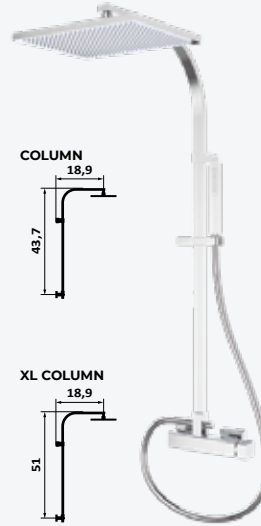

COLUMNS

GRB Dry Thermostatic shower with column

- Snow showerhead \varnothing 9.8 in chrome
- Snow hand-shower 3F chrome
- Silver shower hose 66.9 in chrome

chrome
FIXE COLUMN
 CODE: 44 435 440

XL FIXE COLUMN
 CODE: 44 435 440 XL

- Plot showerhead \varnothing 9.8 in black
- Konets hand-shower 3F black
- Silver shower hose 66.9 in black

black
FIXE COLUMN
 CODE: 44 435 442

XL FIXE COLUMN
 CODE: 44 435 442 XL

Kala Mixer shower with column

- Hokei showerhead 9.4x14.2 in chrome
- Pixel hand-shower 1F chrome
- Silver shower hose 66.9 in chrome

chrome
FIXE COLUMN
 CODE: 60 467 600

XL FIXE COLUMN
 CODE: 60 467 600 XL

- Square ABS showerhead 9.8x9.8 in black
- Pixel hand-shower 1F black
- Silver shower hose 66.9 in black

black
FIXE COLUMN
 CODE: 60 467 601

XL FIXE COLUMN
 CODE: 60 467 601 XL