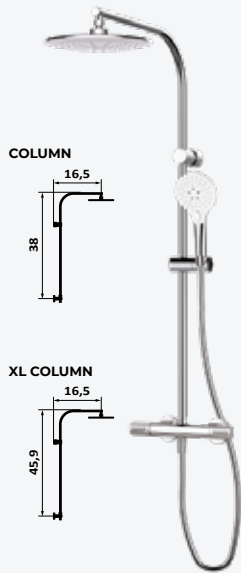

COLUMNS

GRB Dry Thermostatic shower with column

- Snow showerhead \varnothing 9.8 in chrome
- Snow hand-shower 3F chrome
- Silver shower hose 66.9 in chrome

chrome
FIXE COLUMN
 CODE: 44 435 440

XL FIXE COLUMN
 CODE: 44 435 440 XL

- Plot showerhead \varnothing 9.8 in black
- Konets hand-shower 3F black
- Silver shower hose 66.9 in black

black
FIXE COLUMN
 CODE: 44 435 442

XL FIXE COLUMN
 CODE: 44 435 442 XL

Kala Mixer shower with column

- Hokei showerhead 9.4x14.2 in chrome
- Pixel hand-shower 1F chrome
- Silver shower hose 66.9 in chrome

chrome
FIXE COLUMN
 CODE: 60 467 600

XL FIXE COLUMN
 CODE: 60 467 600 XL

- Square ABS showerhead 9.8x9.8 in black
- Pixel hand-shower 1F black
- Silver shower hose 66.9 in black

black
FIXE COLUMN
 CODE: 60 467 601

XL FIXE COLUMN
 CODE: 60 467 601 XL