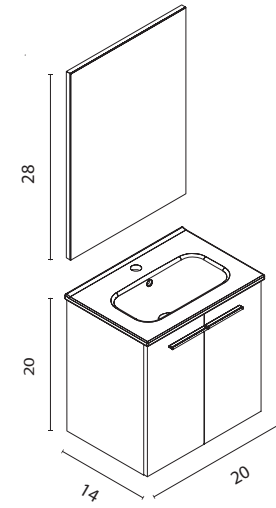

Street

Technical Features

SET 20 · Depth 14 · 2 Doors

Pack Street

New

RO12

NO17

BL1B

GR16B

Set 20	Unit 2 doors	RO12	NO17	BL1B	GR16B
		130582	127873	125484	125942