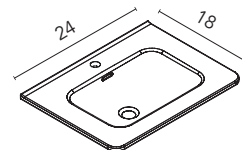

Beauty sink

24	Ceramic	123497

Gloss White. Thickness 3/4 in. Sink depth 5 in.