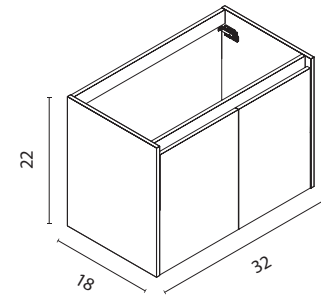

Sansa

Technical Features

SET 32 · Depth 18 · 2 Doors

		New			
Sansa		RO12	NO17	BL1B	GR16B
Set 32	Unit 2 doors	130575	127864	126145	126146