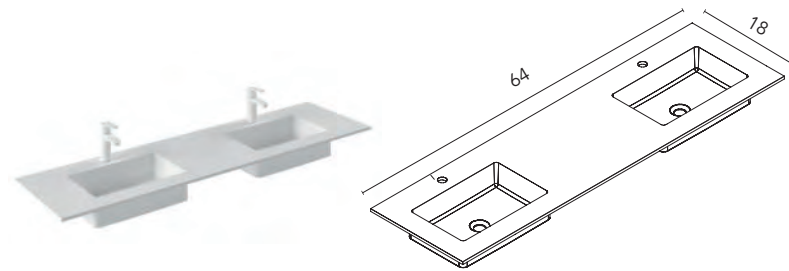

Sky sink

64 Mineral Cover 126849

Matt White. Thickness 3/4. Sink depth 5 in.