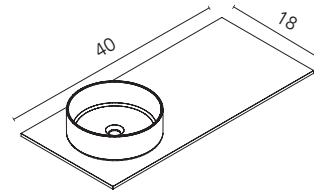

Handle

24	2 unit	130530	130529	130531
16	1 unit	130376	130375	130377

Furniture without handle. It is necessary to choose a handle.

Sky top + Sun sink

40	Solid Surface	126316
15	Ceramic	128821

Matt White. Sink depth 4.5 in.