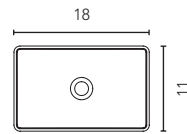

Solid Surface sink.
Sink depth: 5 in

Technical information

Countertop washbasins

NYSA Sink depth: 5 in  
14 Gloss White
125816
 Ceramic sink
 Sink depth: 5 in

NOMIA Sink depth: 5 in  
20 Gloss White
125818
 Ceramic sink
 Sink depth: 5.5 in