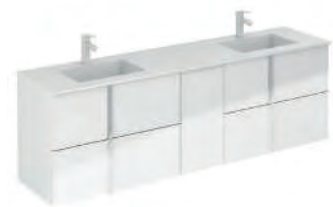

BL1B
Gloss White
Chrome handle

For more sink options see page 206 - 210.

Faucets, mirror, legs, taps, valves and pipes not included in the sets.

The measurements of the above-mentioned products are in inches. Measures not exact, are rounded up.