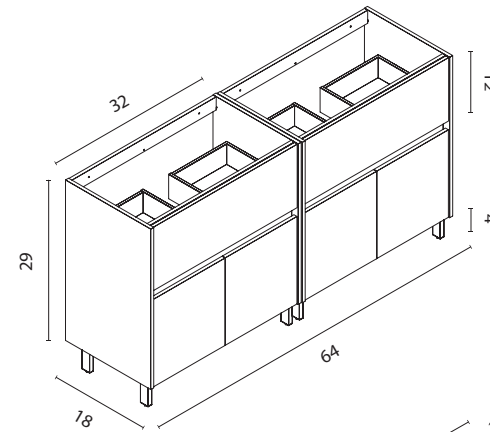

BL1B
Gloss White

Band Collection. 48 in.
Unit 2 drawers 4 doors. Enzo sink.
Mirror Murano.

Band

Technical Features

SET 64 · Depth 18 · 2 Drawers 4 Doors

Band

Set 32 Unit 1 drawer 2 doors 128154 (x2) 128152 (x2) 128153 (x2)