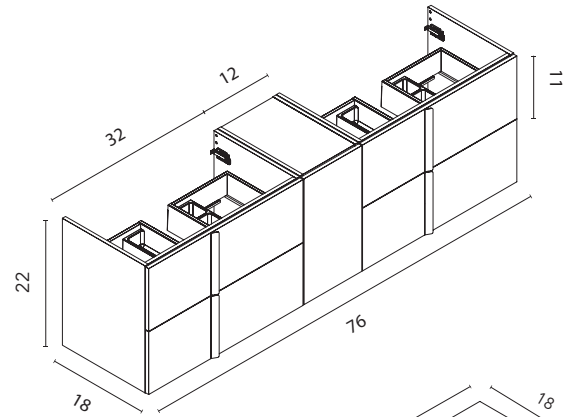

Onix+

Technical Features

SET 76 · Depth 18 · 2 Drawers 1 Door 2 Drawers

Onix+

New

RO12

NO17

BL1B

Set 32	Unit 2 drawers	130578 (x2)	127869 (x2)	125951 (x2)
Set 12	Unit 1 door	130581	127909	125946