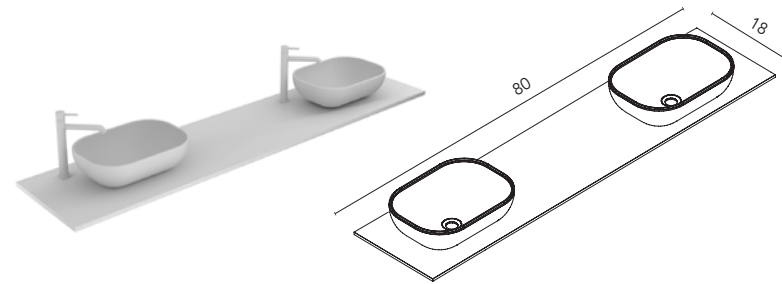

Handle

32	2 unit	130536 (x2)	130535 (x2)	130537 (x2)
16	1 unit	130376	130375	130377

Furniture without handle. It is necessary to choose a handle.

Sky top + Block sink

80	Solid Surface	128822
18	Solid Surface	126289 (x2)