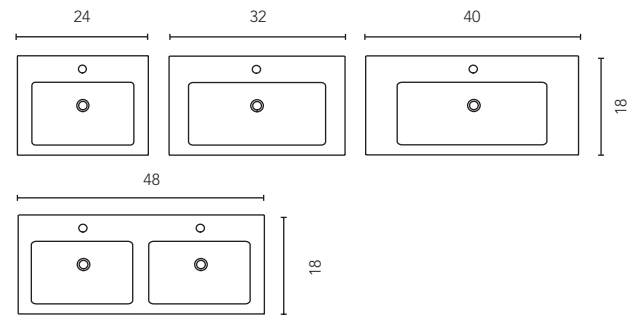

BARI

Thickness 1½

Model	Gloss White
24	122000
32	122001
40	122002
48	127556

Mineral cover sink
Sink depth: 4 in