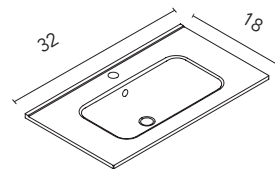

Enzo sink

32	Ceramic	126224	129265

Gloss White. Matt Black. Thickness 3/4. Sink depth 5 in.