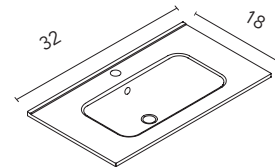

Enzo sink

32	Ceramic	WHITE	BLACK
		126224	129265

Gloss White. Matt Black. Thickness 3/4. Sink depth 5 in.