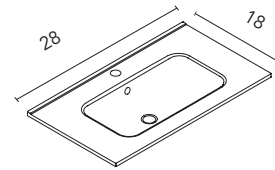

Enzo sink

28	Ceramic	126223

Gloss White. Thickness 3/4. Sink depth 5 in.