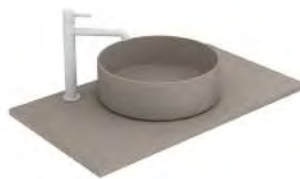

Enzo sink

32	Ceramic	126224	129265
-----------	---------	--------	--------

Gloss White. Matt Black. Thickness 3/4. Sink depth 5 in.

Concretech top + Sun sink

32	Concretech	126300
15	Ceramic	126288

Gloss White. Sink depth 4.5 in.