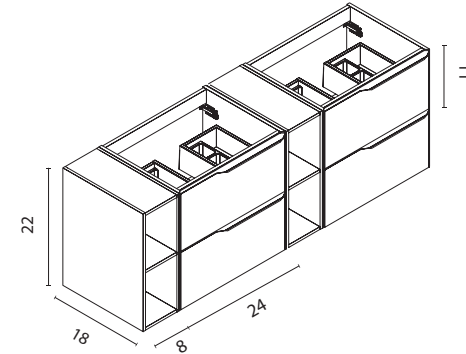

MA15M
Matt Sand

Mio Collection. 40 in.
Open Module 2 gaps. Unit 2 drawers. Open Module 2 gaps.
Marble stone top. Taos sink. Mirror Emma.

Mio

Technical Features

SET 64 · Depth 18 · 4 Drawers 4 Gaps

Mio

Set 24	Unit 2 drawers	127816 (x2)	126971 (x2)	126972 (x2)	126970 (x2)
Set 8	Unit 2 gaps			126983 (x2)	126982 (x2)