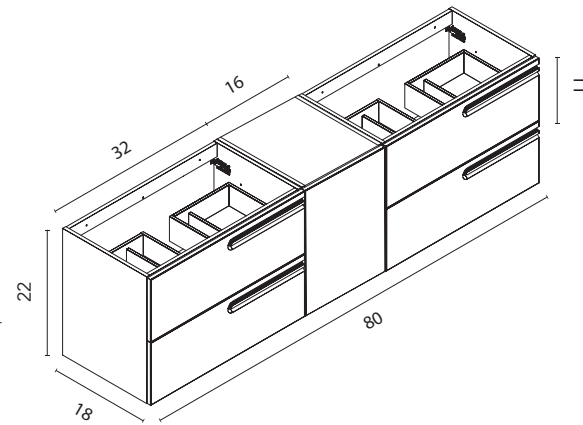

Econic New

Technical Features

SET 80 · Depth 18 · 4 Drawers 1 Door

Econic

Set 32	Unit 2 drawers	128947 (x2)	128950 (x2)	128951 (x2)	128953 (x2)
16 R	Unit 1 door	128979	128982	128983	128985