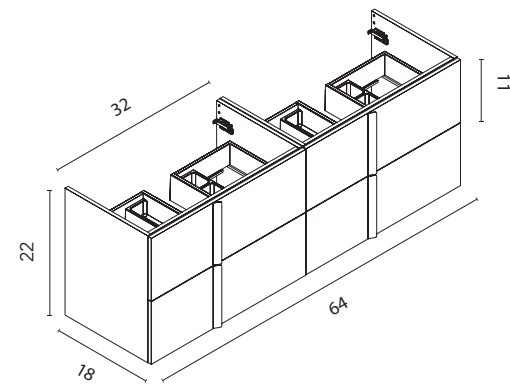

NO17
Toffee Walnut

Onix+ Collection. 60 in.
Unit 2 drawers 1 door 2 drawers. Enzo Sink.
Black Handle. Mirror Noa Black.

Onix+

Technical Features

SET 64 · Depth 18 · 4 Drawers

Onix+

New

Set 32 Unit 2 drawers 130578 (x2) 127869 (x2) 125951 (x2)