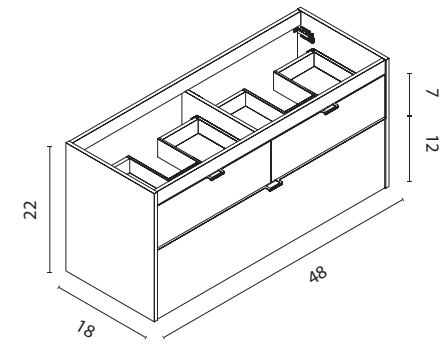

RO12
Eternity Oak

Logika Collection. 48 in.
Unit 3 drawers.
Enzo sink. Anthracite handle. Mirror Carmen.