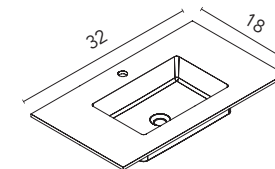

Sky sink

32	Solid Surface	WHITE
		126843

Matt White. Thickness 3/4. Sink depth 5 in.