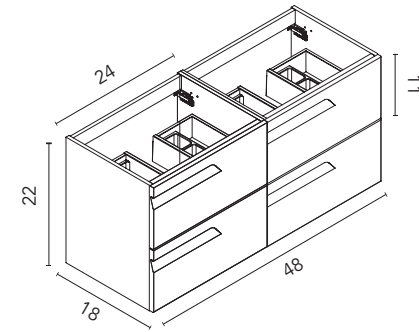

RO6
Nature Beige

Vitale Collection. 40 in.
Unit 3 drawers. Enzo sink.
Mirror Aura.

SET 48 · Depth 18 · 4 Drawers

Vitale

RO6

BL1B

New

AZ6M