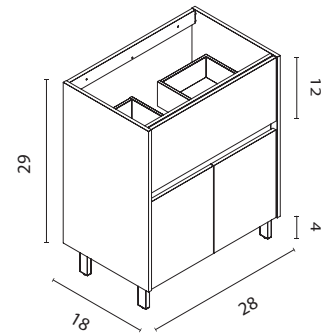

BL1B
Gloss White

Band Collection. 24 in.
Unit 1 drawer. 2 doors. Enzo sink.
Mirror Emma.

Band

Technical Features

SET 28 · Depth 18 · 1 Drawer 2 Doors

Band

Set 28	Unit 1 drawer 2 doors	NO17	BL1B	GR35B
		127836	127834	127835