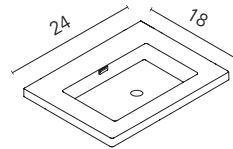

Bari sink

24	Gel coat	122000

Gloss White. Thickness 2 in. Sink depth 4 in.