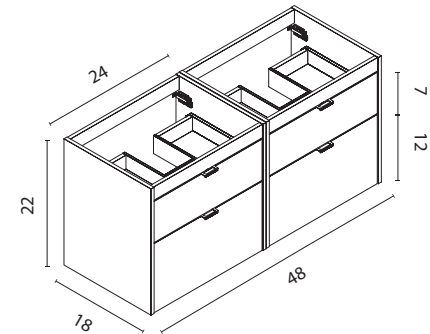

For more sink options see page 206 - 210.
Faucets, mirror, legs, taps, valves and pipes not included in the sets.
The measurements of the above-mentioned products are in inches. Measures not exact, are rounded up.