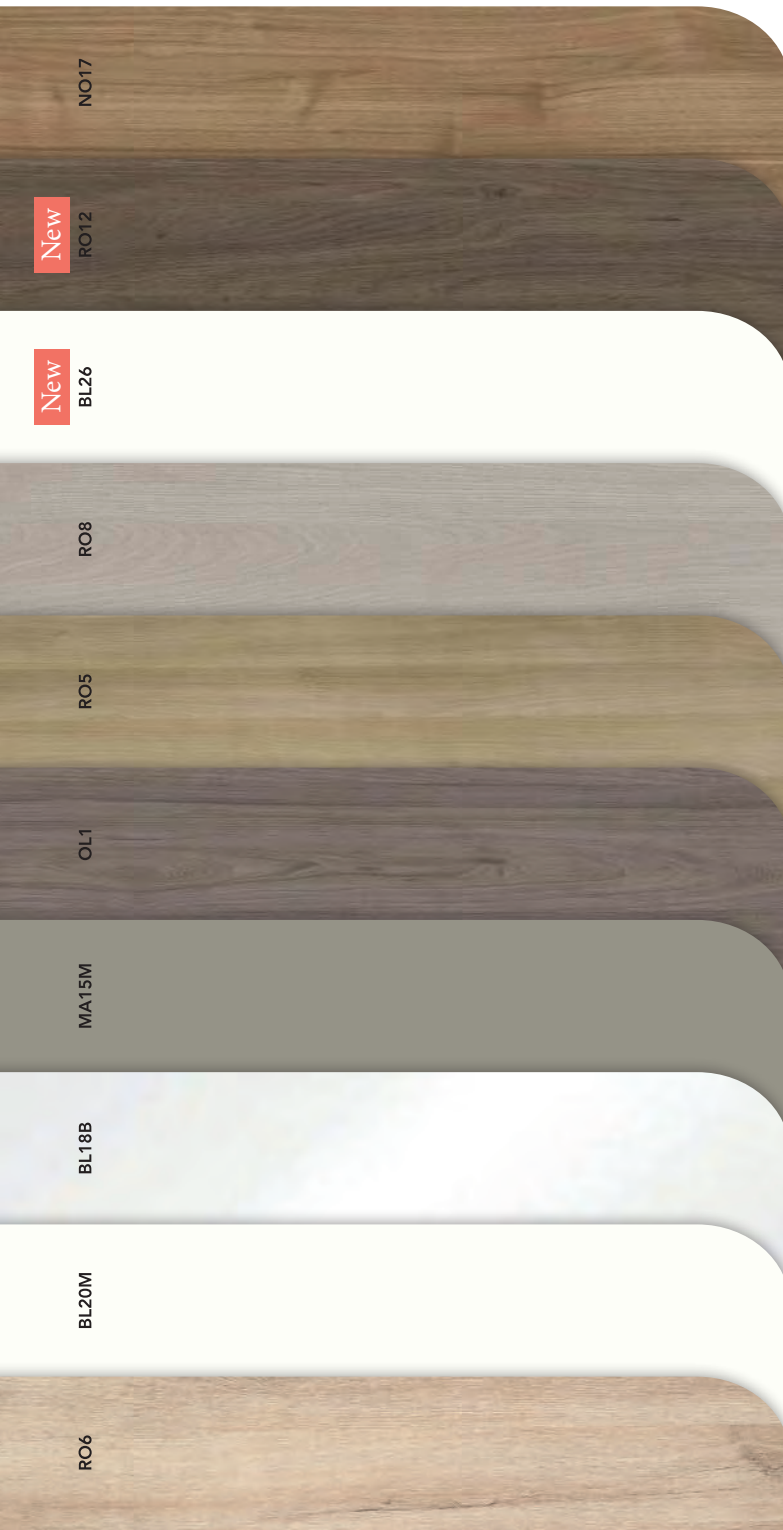

Finishes

Finishes

			New		New		New								
			Econic	Logika	Dai	Mio	Onix+	Vitale	Sansa	Band	Little	Street	Elegance		
Melamine		NO17 Toffee Walnut					•		•	•		•			
		RO12 Eternity Oak		•			•		•			•	•		
		BL26 White Pure		•											
Wrapping foil 2D/3D		RO8 White Oak				•					•				
		RO5 Nordic Oak			•										
		OL1 Grey Elm				•					•				
		MA15M Matt Sand			•	•									
		BL18B Gloss White			•										
		BL20M Matt White				•					•				
Lacquered		RO6 Nature Beige						•							
		BL1B Gloss White					•	•	•	•		•	•		
		BL22M Matt White	•												
		GR35B Gloss Galet								•					
		AZ6M Matt Navy Blue						•							
		GR16B Anthracite							•			•	•		
Water-based lacquered		NG3M Matt Black													
		AZ7M Vapor Blue	•												
		VD18M Green Forest	•												
		TE1M Terracotta	•