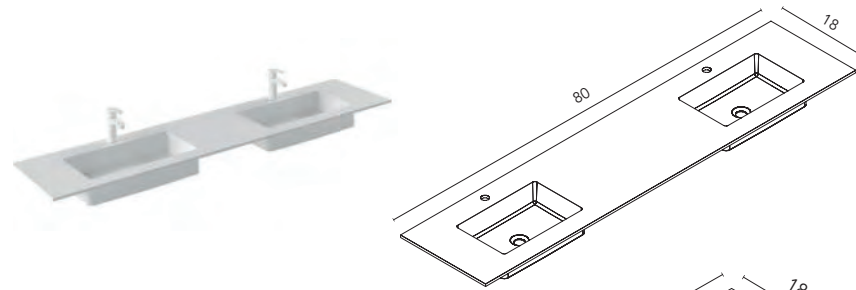

Sky sink

80 Solid Surface 126851

Matt White. Thickness 3/4. Sink depth 5 in.