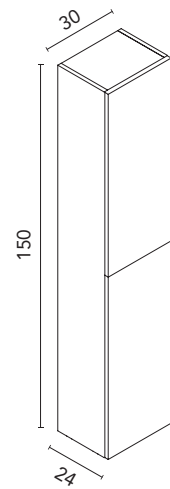

Vida

Technical Features

Column 12 · Depth 10 · 2 Doors

Column

			New	New				
	NO17	R06	RO12	AZ6M	BL1B	GR35B	GR16B	
Set 12	2 Doors	127877	125989	129292	130635	125505	127875	125506

Reversible column. Internal distribution: 2 mobile wooden shelves and 1 fixed wooden shelf.
Hinge: 105° opening, 1 cap, easy assembly and soft close system.