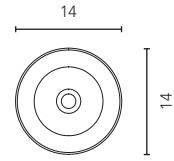

Technical information

Countertop washbasins

NYSA Sink depth: 5 in
14 Gloss White
125816
Ceramic sink
Sink depth: 5 in