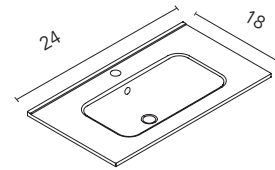

Enzo sink

24	Ceramic	WHITE	BLACK
		126222	129264

Gloss White. Matt Black. Thickness 3/4. Sink depth 5 in.