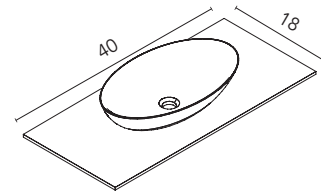

Mable stone top + Volta Sink

	MARBLE STONE	WHITE	
40	Marble Stone	126309	-
21	Solid Surface	-	126724

Marble Stone. Matt White. Sink depth 4,5 in.