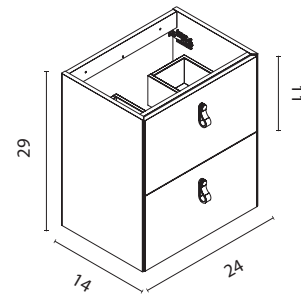

BL20M
Matt White

Little Collection. 20 in.
Unit 2 drawer. Little sink.
Mirror Murano.

Little

Technical Features

SET 24 · Depth 14 · 2 Drawers

Little

Set 24	Unit 2 drawers	RO8	OL1	BL20M
		127859	127858	127857