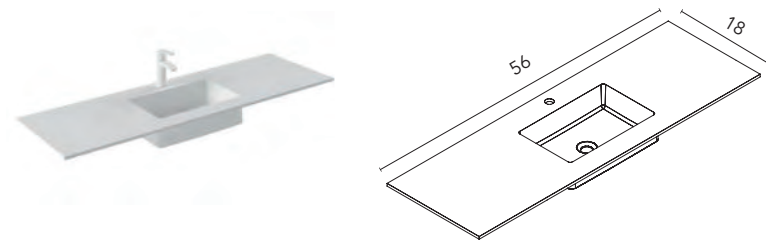

Sky sink

WHITE

56	Mineral cover	126847

Matt White. Thickness 3/4. Sink depth 5 in.

Sky top + Oval sink

WHITE

56	Mineral Cover	126317
18	Solid Surface	127553

Matt White. Sink depth 5 in.