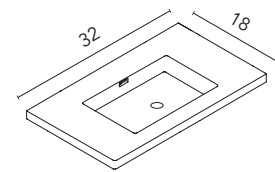

Bari sink

WHITE

32	Gel coat	122001

Gloss White. Thickness 2. Sink depth 4 in.