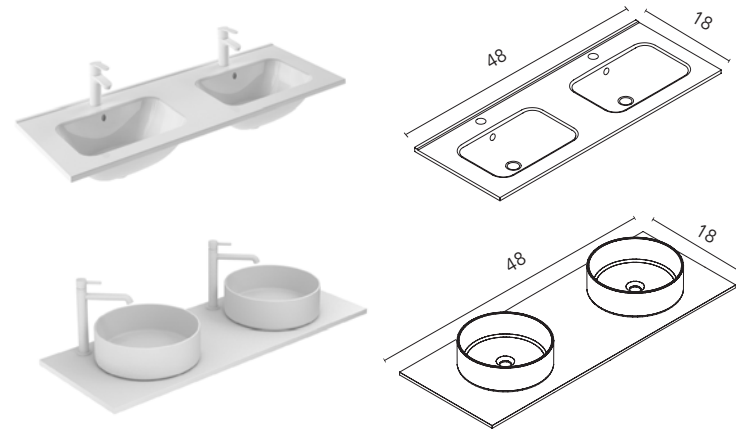

Logika

Set 48 Unit 3 drawers 130328 130332

Handle

48 3 unit 130545 130544 130546

Furniture without handle. It is necessary to choose a handle.

Enzo sink

48 Ceramic 126227 129269

Gloss White. Matt Black. Thickness 3/4. Sink depth 5 in.

Sky top + Sun sink

48 Solid Surface 126316 -
15 Ceramic 128821 (x2) 128409 (x2)

Matt White. Sink depth 4.5 in.

Finishes

BL26
White Pure

RO12
Eternity Oak

For more sink options see page 206 - 210.
Faucets, mirror, legs, taps, valves and pipes not included in the sets.
The measurements of the above-mentioned products are in inches. Measures not exact, are rounded up.