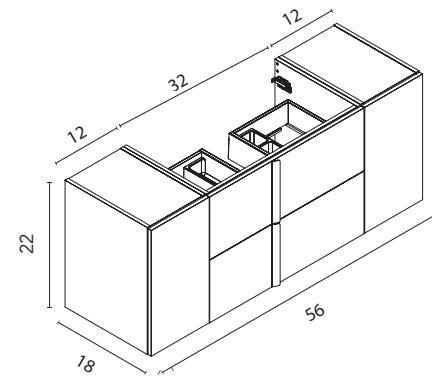

RO12
Eternity Oak

Onix+ Collection. 48 in.
Unit 2 drawers. Unit 2 doors. Enzo sink.
Chrome Handle. Mirror Noa Black.

Onix+

Technical Features

SET 56 · Depth 18 · 1 Door 2 Drawers 1 Door

Onix+

New

Set 32	Unit 2 drawers	130578	127869	125951
Set 12	Unit 1 door	130581 (x2)	127909 (x2)	125946 (x2)