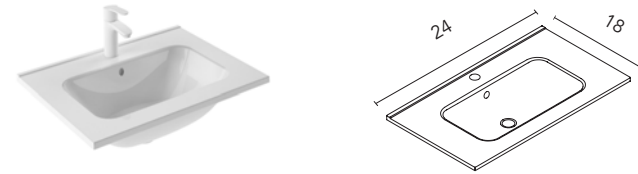

Enzo sink

24	Ceramic	126222	129264

Gloss White. Matt Black. Thickness 3/4 in. Sink depth 5 in.