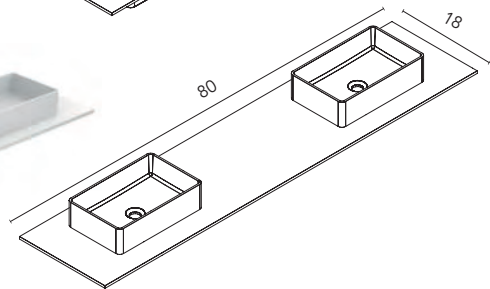

Sky top + Taos sink

WHITE

80 Solid Surface 126318

18 Solid Surface 126290 (x2)

Matt White. Sink depth 5 in.

Finishes

For more sink options see page 206 - 210.

Faucets, mirror, legs, taps, valves and pipes not included in the sets.

The measurements of the above-mentioned products are in inches. Measures not exact, are rounded up.