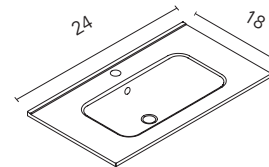

Enzo sink

24	Ceramic	126222	129264

Gloss White. Matt Black. Thickness 3/4 in. Sink depth 5 in.