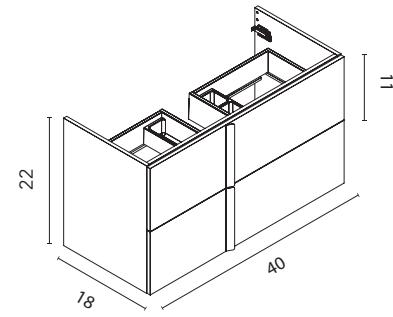

BL1B
Gloss White

Onix+ Collection. 36 in.
Unit 2 drawers 1 door. Slim sink.
Chrome Handle. Mirror Murano.

Onix+

Technical Features

SET 40 · Depth 18 · 2 Drawers

Onix+

New

RO12 NO17 BL1B