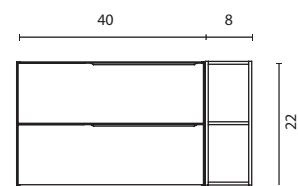

OL1
Grey Elm

Mio Collection. 80 in.
Unit 2 drawers. Sky sink.
Mirror Aura.

OTHER POSSIBLE COMBINATIONS

32 in · 2 Drawers 2 Gap

48 in · 2 Drawers

48 in · 4 Drawers

48 in · 2 Drawers 4 Gaps

48 in · 2 Drawers 2 Gaps