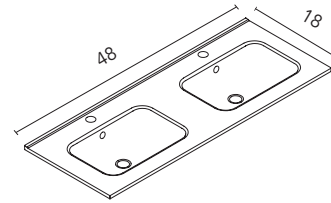

New

AZ6M

Set 24 Unit 3 drawers 125998 (x2) 125997 (x2) 130608 (x2)

Enzo sink

WHITE

BLACK

48 Ceramic 126227 129269

Gloss White. Matt Black. Thickness 3/4. Sink depth 5 in.