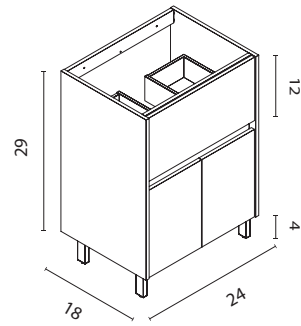

Set 24	Unit 1 drawer 2 doors	127833	127831	127832
--------	-----------------------	--------	--------	--------

Enzo sink

24	Ceramic	126222	129264
----	---------	--------	--------

Gloss White. Matt Black. Thickness 3/4 in. Sink depth 5 in.