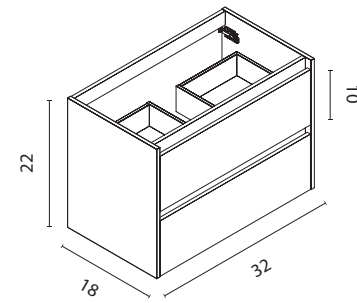

GR16B
Gloss Anthracite

Sansa Collection. 32 in.
Unit 2 doors. Enzo sink.
Aura Mirror. Vida Column.

Sansa

Technical Features

SET 32 · Depth 18 · 2 Drawers

Sansa		New			
		RO12	NO17	BL1B	GR16B
Set 32	Unit 2 drawers	130569	127861	125929	125930