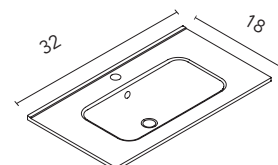

Enzo sink

WHITE

BLACK

32	Ceramic	126224	129265

Gloss White. Matt Black. Thickness 3/4. Sink depth 5 in.