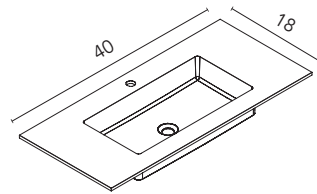

Sky sink

WHITE		
40	Solid Surface	126844

Matt White. Thickness 3/4 in. Sink depth 5 in.