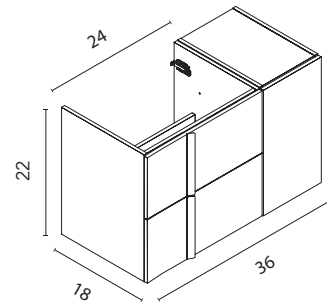

NO17
Toffee Walnut

Onix+ Collection. 32 in.
Unit 2 drawers. Mineral cover top Sky. Nysa sink.
Black Handle. Mirror Noa Black. Yoko legs.

Onix+

Technical Features

SET 36 · Depth 18 · 2 Drawers 1 Door

Onix+

New