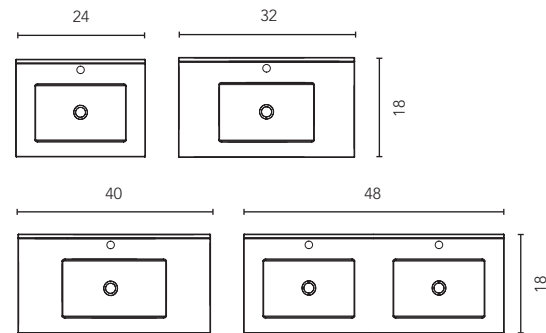

KYRA

Thickness 1

Model	Gloss White
24	118863
32	119798
40	120693
48	120244

Mineral cover sink
Sink depth: 5 in