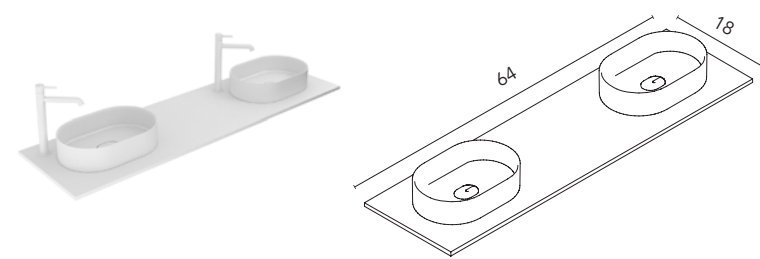

Sky top + Oval sink

64 Mineral Cover 126317

18 Solid Surface 127553 (x2)

Matt White. Sink depth 5 in.

Finishes

BL22M
Matt White

AZ7M
Vapor Blue

VD18M
Forest Green

TE1M
Terracotta

For more sink options see page 206 - 210.
Faucets, mirror, legs, taps, valves and pipes not included in the sets.
The measurements of the above-mentioned products are in inches. Measures not exact, are rounded up.