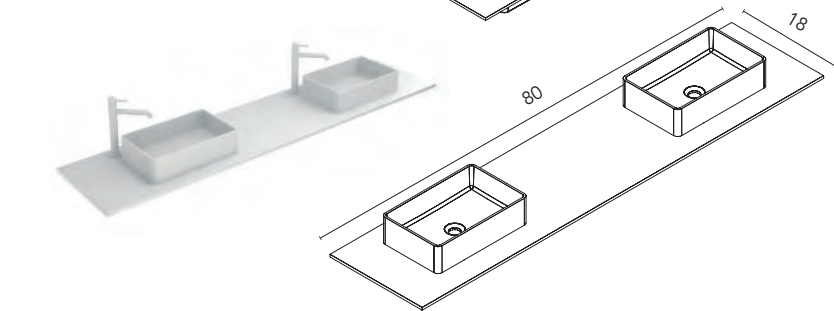

Sky top + Taos sink

80 Solid Surface 126318

18 Solid Surface 126290 (x2)

Matt White. Sink depth 5 in.