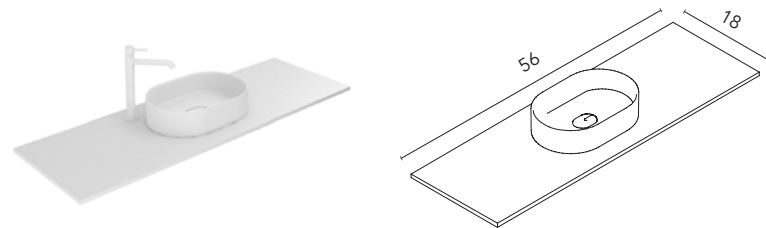

Sky sink

WHITE

56	Mineral cover	126847

Matt White. Thickness 3/4. Sink depth 5 in.

Sky top + Oval sink

WHITE

56	Mineral Cover	126317
18	Solid Surface	127553

Matt White. Sink depth 5 in.