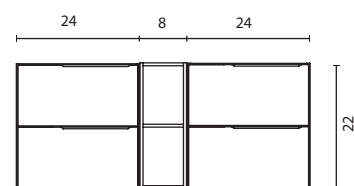

56 in · 4 Drawers 2 Gaps