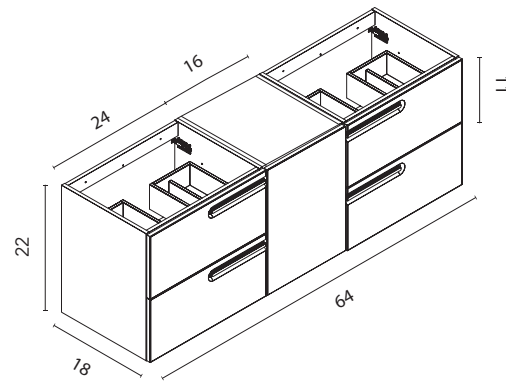

Econic New

Technical Features

SET 64 · Depth 18 · 4 Drawers 1 Door

Econic

		BL22M	AZ7M	VD18M	TE1M
Set 24 R	Unit 2 drawers	128931	128934	128935	128937
Set 24 L	Unit 2 drawers	128939	128942	128943	128945
16 R	Unit 1 door	128979	128982	128983	128985