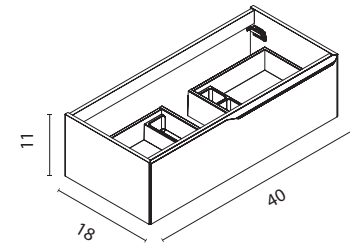

BL20M
Matt White

Mio Collection. 32 in.
Unit 2 drawers. Enzo sink.
Mirror Aura. Yoko leg. Column Vida+.

Mio

Technical Features

SET 40 · Depth 18 · 1 Drawer

Mio

					
	RO8	OL1	MA15M	BL20M	
Set 40	Unit 1 drawer	127828	127829	127830	127827