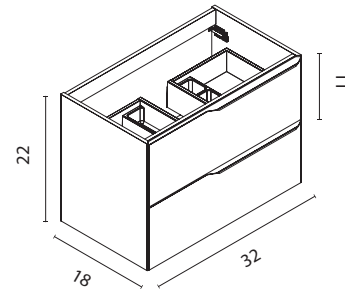

Mio

Technical Features

SET 32 · Depth 18 · 2 Drawers

Mio

Set 32	Unit 2 drawers	RO8	OL1	MA15M	BL20M
		127817	126974	126975	126973