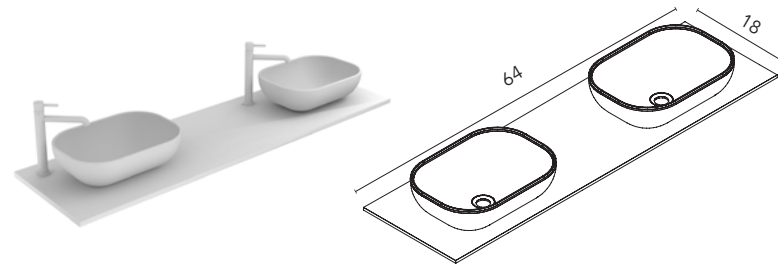

Sky top + Block sink

64	Solid Surface	126317
18	Ceramic	126289 (x2)

Finishes

For more sink options see page 206 - 210.
Faucets, mirror, legs, taps, valves and pipes not included in the sets.
The measurements of the above-mentioned products are in inches. Measures not exact, are rounded up.