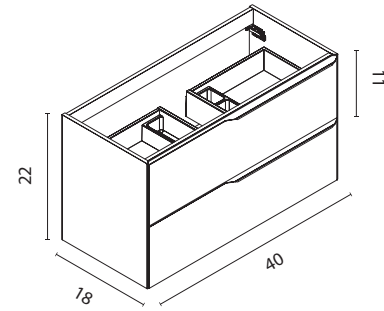

BL20M
Matt White

Mio Collection. 40 in.
Unit 1 drawer. Marble Stone top.
Volta sink. Mirror Noa.

Mio

Technical Features

SET 40 · Depth 18 · 2 Drawers

Mio

					
	RO8	OL1	MA15M	BL20M	
Set 40	Unit 2 drawers	127818	126977	126978	126976