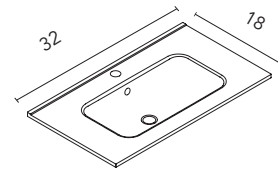

Enzo sink

WHITE

BLACK

32 Ceramic 126224 129265

Gloss White. Matt Black. Thickness 3/4. Sink depth 5 in.