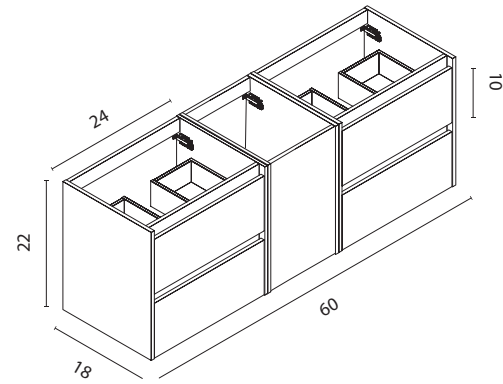

Sansa

Technical Features

SET 60 · Depth 18 · 2 Drawers 3 Doors, 5 Doors & 4 Drawers 1 Door

New

Sansa

Set 24	Unit 2 doors	130574 (x2)	127863 (x2)	126141 (x2)	126142 (x2)
Set 12	Unit 1 door	130576	127913	126089	126834
Set 24	Unit 2 drawers	130568 (x2)	127860 (x2)	125926 (x2)	125927 (x2)
Set 12	Unit 1 door	130576	127913	126089	126834
Set 24	Unit 2 drawers	130568	127860	125926	125927
Set 12	Unit 1 door	130576	127913	126089	126834
Set 24	Unit 2 doors	130574	127863	126141	126142

Enzo sink

24	Ceramic	126222 (x2)	129264 (x2)

Gloss White. Matt Black. Thickness 3/4 in. Sink depth 5 in.