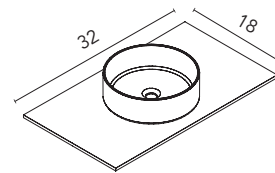

Concretech top + Sun sink

32	Concretech	126300
15	Ceramic	126288

Gloss White. Sink depth 4.5 in.