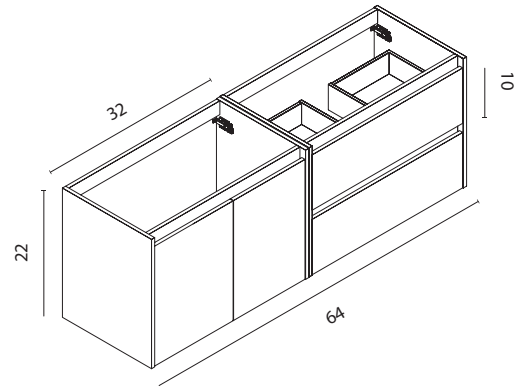

NO17
Toffee Walnut

Sansa Collection. 60 in.
Unit 2 drawers 1 door 2 drawers.
Enzo sink. Mirror Emma.

Sansa

Technical Features

SET 64 · Depth 18 · 2 Drawers 2 Doors, 4 Doors & 4 Drawers

New

Sansa

Set 32	Unit 2 doors	130575 (x2)	127864 (x2)	126145 (x2)	126146 (x2)
Set 32	Unit 2 drawers	130569 (x2)	127861 (x2)	125929 (x2)	125930 (x2)
Set 32	Unit 2 drawers	130569	127861	125929	125930
Set 32	Unit 2 doors	130575	127864	126145	126146