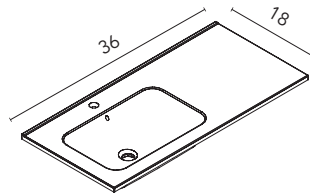

NO17

BL1B

GR16B

Set 24	Unit 2 drawers	130568	127860	125926	125927
Set 12	Unit 1 door	130576	127913	126089	126834

Slim sink

WHITE

36	Ceramic	125315
-----------	---------	--------

Gloss White. Thickness 3/4. Sink depth 5 in.