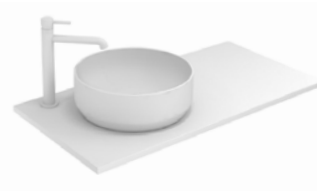

Sky top + Nysa sink

WHITE

36	Mineral Cover	126316
14	Ceramic	125816

Gloss White. Sink depth 5 in.