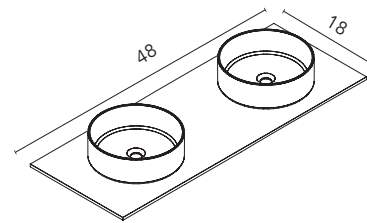

Sky top + Nysa sink

WHITE

48 Mineral Cover 126316

14 Ceramic 125816 (x2)

Matt White. Sink depth 5 in.