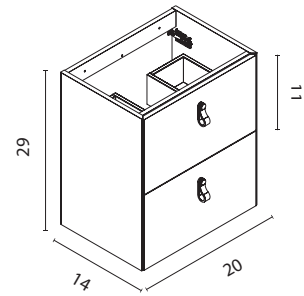

Little

Technical Features

SET 20 · Depth 14 · 2 Drawers

Little

Set 20	Unit 2 drawers	RO8	OL1	BL20M
		127856	127855	127854