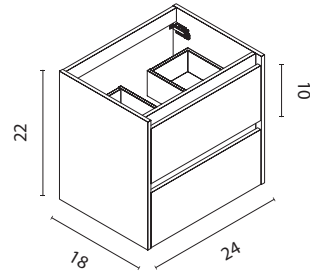

NO17
Toffee Walnut

Sansa Collection. 24 in.
Unit 2 doors. Enzo sink.
Mirror cabinet Nika. Yoko legs.

Sansa

Technical Features

SET 24 · Depth 18 · 2 Drawers

		New			
		RO12	NO17	BL1B	GR16B
Sansa					
Set 24	Unit 2 drawers	130568	127860	125926	125927