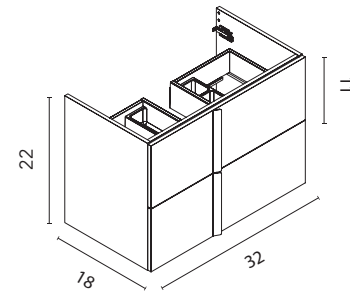

Onix+

Technical Features

SET 32 · Depth 18 · 2 Drawers

Onix+

New

RO12

NO17

BL1B

Set 32	Unit 2 drawers	130578	127869	125951