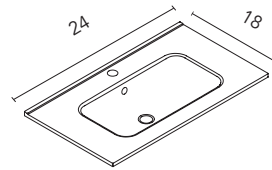

Set 24	Unit 1 drawer 2 doors	127833	127831	127832
--------	-----------------------	--------	--------	--------

Enzo sink

24	Ceramic	126222	129264
----	---------	--------	--------

Gloss White. Matt Black. Thickness 3/4 in. Sink depth 5 in.