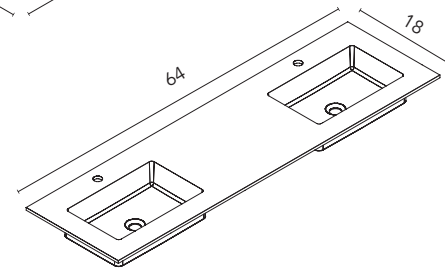

Sky sink

64 Solid Surface 126849

Matt White. Thickness 3/4. Sink depth 5 in.