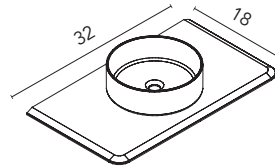

Beauty sink

32	Ceramic	123498
-----------	---------	--------

Gloss White. Thickness 3/4. Sink depth 5 in.

Dai top + Sun sink

32	Lacquered / Foil	127525	-	127526
15	Ceramic	128821	128409	126288

Matt White. Thickness 2. Sink depth 4.5 in.