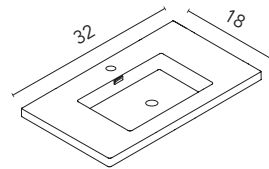

Enzo sink

32	Ceramic	126224	129265
----	---------	--------	--------

Gloss White. Matt Black. Thickness 3/4. Sink depth 5 in.

Bari sink

32	Gel coat	122001
----	----------	--------

Gloss White. Thickness 2. Sink depth 4 in.