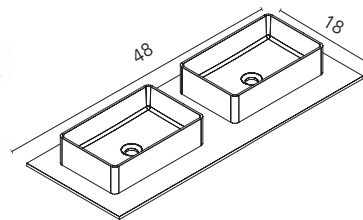

Sky top + Taos sink

WHITE

64 Mineral Cover 126317

18 Solid Surface 126290 (x2)

Matt White. Sink depth 5 in.