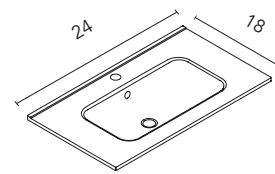

Enzo sink

		WHITE	BLACK
24	Ceramic	126222	129264

Gloss White. Matt Black. Thickness 3/4 in. Sink depth 5 in.