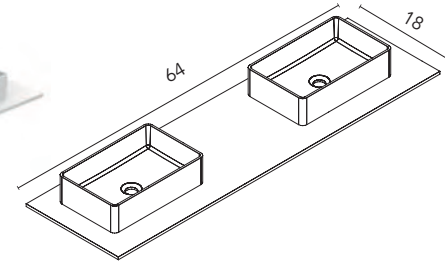

Sky top + Taos sink

64 Solid Surface 126317

18 Solid Surface 126290 (x2)

Matt White. Sink depth 5 in.