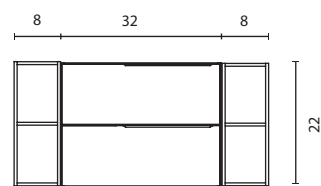

OL1
Grey Elm

Mio Collection. 80 in.
Unit 2 drawers. Sky sink.
Mirror Aura.

OTHER POSSIBLE COMBINATIONS

32 in · 2 Drawers 2 Gap

48 in · 2 Drawers

48 in · 4 Drawers

48 in · 2 Drawers 4 Gaps

48 in · 2 Drawers 2 Gaps