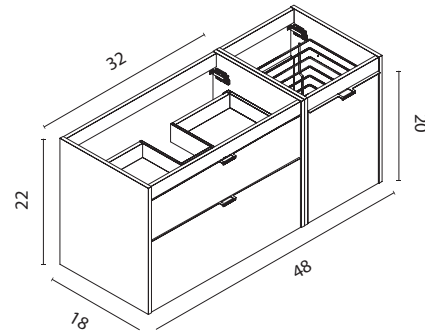

For more sink options see page 206 - 210.
Faucets, mirror, legs, taps, valves and pipes not included in the sets.
The measurements of the above-mentioned products are in inches. Measures not exact, are rounded up.