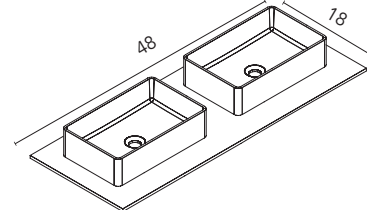

Sky top + Taos sink

WHITE

48 Mineral Cover 126316

18 Solid Surface 126290 (x2)

Matt White. Sink depth 5 in.