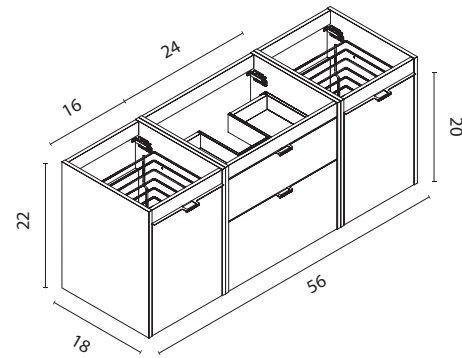

SET 56 · Depth 18 · 1 Wardrobe module 2 Drawers 1 Wardrobe module

Logika

Set 24	Unit 2 drawers	130298	130302
Set 16	Unit wardrobe	130334 (x2)	130338 (x2)

Handle

24	2 unit	130530	130529	130531
16	1 unit	130376 (x2)	130375 (x2)	130377 (x2)

Furniture without handle. It is necessary to choose a handle.