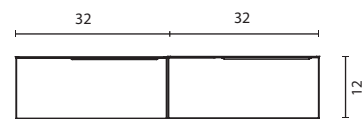

64 in · 2 Drawers