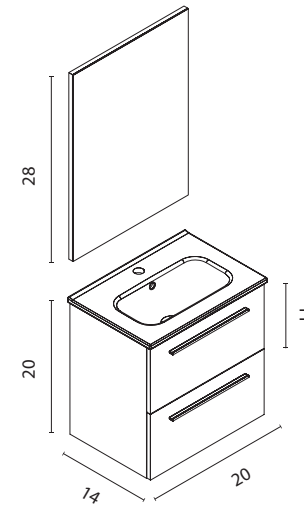

NO17

BL1B

GR16B

Set 20	Unit 2 drawers	130583	127872	125486	126158
--------	----------------	--------	--------	--------	--------

Finishes

RO12
Eternity Oak

NO17
Toffee Walnut

BL1B
Gloss White