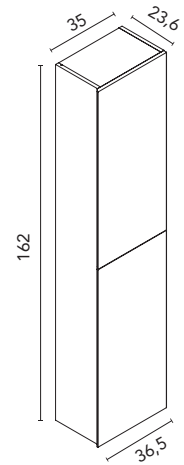

Vida +

Column 14 · Depth 10 · 2 Doors

Column

Set 14	2 Doors	RO8	OL1	MA15M	BL20M
		127906	127907	127908	127905

Internal distribution: 4 mobile glass shelves and 1 fixed wooden shelf.
Hinge: 105° opening, 1 cap, easy assembly and soft close system.

Finishes

Technical Features

The measurements of the above-mentioned products are in inches. Measures not exact, are rounded up.