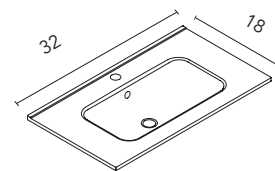

Set 32	Unit 2 drawers	125995	125994	130606
---------------	----------------	--------	--------	--------

Enzo sink

WHITE

BLACK

32	Ceramic	126224	129265
-----------	---------	--------	--------

Gloss White. Matt Black. Thickness 3/4. Sink depth 5 in.