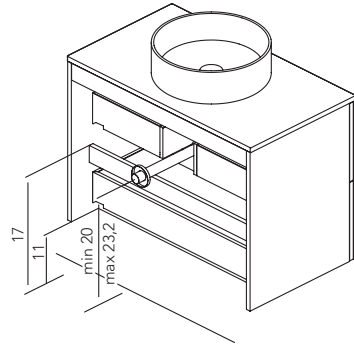

2 Drawers Tube depth 2,75in.