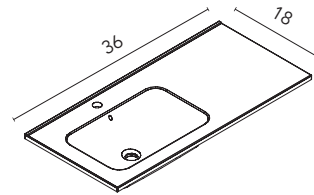

Slim sink

36	Ceramic	125315

Gloss White. Thickness 3/4. Sink depth 5 in.