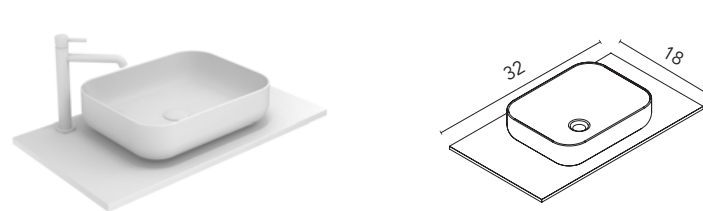

Enzo sink

		WHITE	BLACK
32	Ceramic	126224	129265

Gloss White. Matt Black. Thickness 3/4. Sink depth 5 in.

Sky top + Nomia sink

		WHITE
32	Mineral Cover Top Sky	126315
20	Ceramic sink Nomia	125818

Matt White. Sink depth 5.5 in.