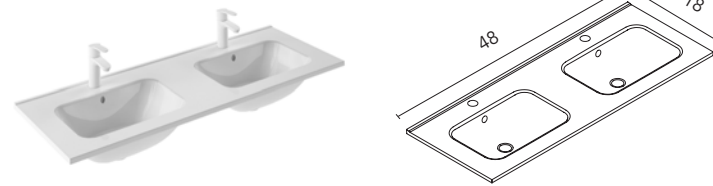

Enzo sink

48 Ceramic 126227 129269

Gloss White. Matt Black. Thickness 3/4. Sink depth 5 in.