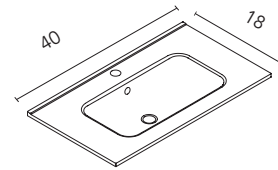

Enzo sink

40	Ceramic	WHITE	BLACK
		126225	129266

Gloss White. Matt Black. Thickness 3/4. Sink depth 5 in.