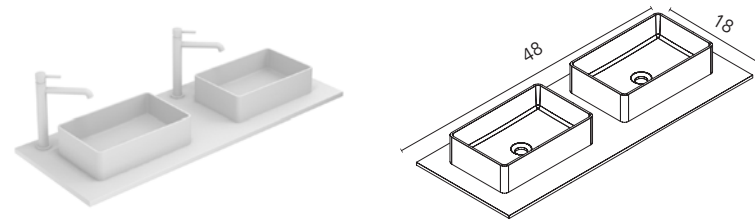

Sky top + Taos sink

48 Mineral Cover 126316

18 Solid Surface 126290 (x2)

Matt White. Sink depth 5 in.