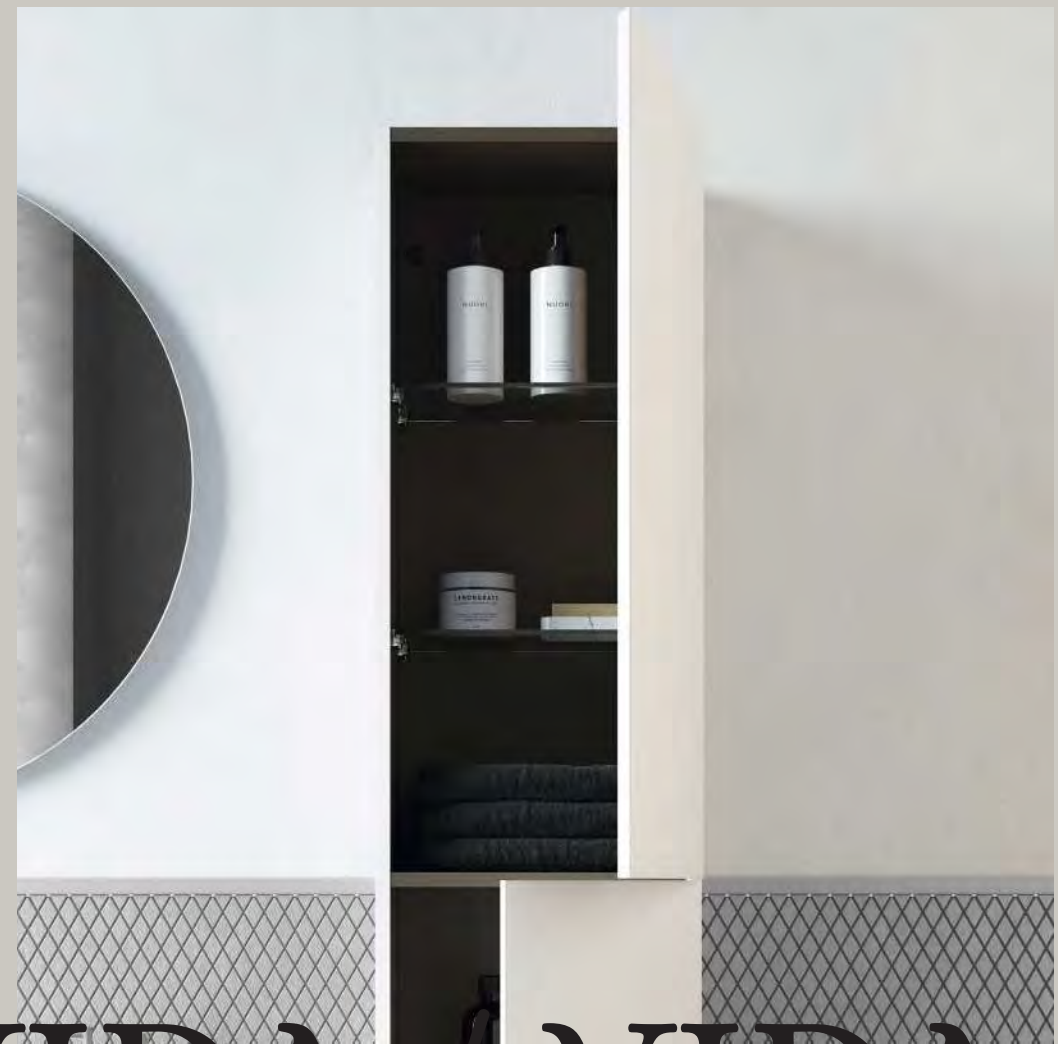

Auxiliary columns, of large storage space, to combine with all catalog series.

Mobile inner shelves for more comfort.

Royo®

Royo® | 196

COLUMN

VIDA / VIDA +

Royo® | 197