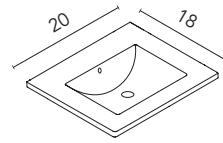

Little sink

20	Ceramic	126994
----	---------	--------

Gloss White. Thickness 3/4 in. Sink depth 5 in.

Finishes

RO8
White Oak
Brown handle

OL1
Grey Elm
Brown handle

BL20M
Matt White
Black handle

Faucets, mirror, legs, taps, valves and pipes not included in the sets.
The measurements of the above-mentioned products are in inches. Measures not exact, are rounded up.