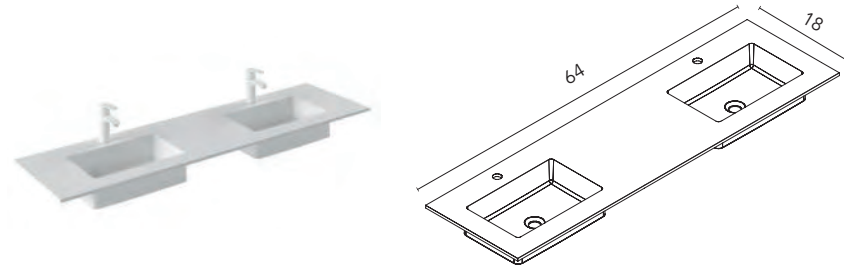

Logika

Set 32 Unit 2 drawers 130310 (x2) 130314 (x2)

Handle

32 2 unit 130536 (x2) 130535 (x2) 130537 (x2)

Furniture without handle. It is necessary to choose a handle.

Sky sink

64 Solid Surface 126849

Matt White. Thickness 3/4. Sink depth 5 in.