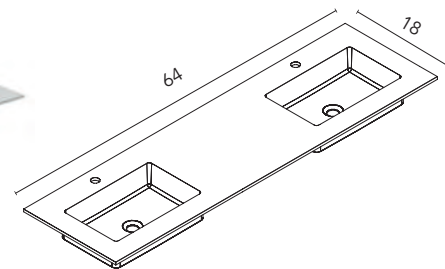

Sky sink

64 Mineral Cover 126849

Matt White. Thickness 3/4. Sink depth 5 in.

Short Handle

11 2 units 125824 125823 125822

Matt Black, Matt White and Shiny Chrome.

Customize your furniture to meet your requirements.