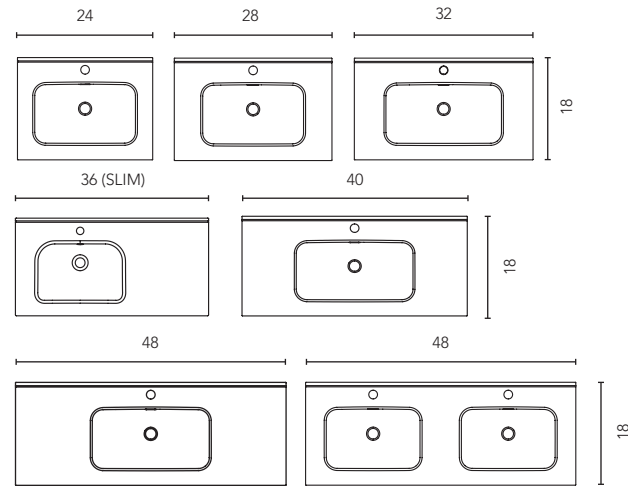

Technical information

Built-in washbasin

ENZO / SLIM

Thickness 1

Model	Gloss White	Matt Black
24	126222	129264
28	126223	-
32	126224	129265
36	125315	-
40	126225	129266
48	126226	-
48	126227	129269

Ceramic sink
Sink depth: 5 in