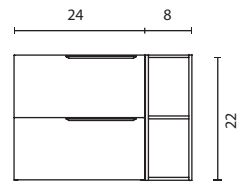

OL1
Grey Elm

Mio Collection. 80 in.
Unit 2 drawers. Sky sink.
Mirror Aura.

OTHER POSSIBLE COMBINATIONS

32 in · 2 Drawers 2 Gap

48 in · 2 Drawers

48 in · 4 Drawers

48 in · 2 Drawers 4 Gaps

48 in · 2 Drawers 2 Gaps