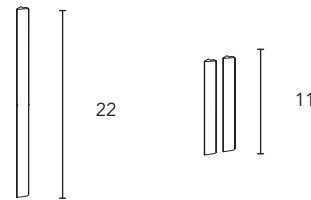

Enzo sink

48	Ceramic	126227	129269
----	---------	--------	--------

Gloss White. Matt Black. Thickness 3/4. Sink depth 5 in.

Handles

22	1 unit	125827	125826	125825
11	2 units	125824	125823	125822

Matt Black, Matt White and Shiny Chrome.