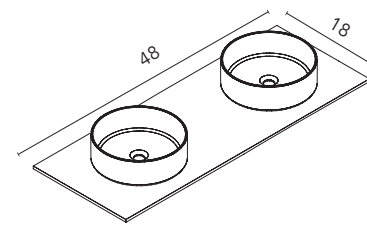

Enzo sink

48	Ceramic	126227	129269
-----------	---------	--------	--------

Gloss White. Matt Black. Thickness 3/4. Sink depth 5 in.

Sky top + Sun sink

48	Mineral Cover	126316
15	Ceramic	128821 (x2)

Matt White. Sink depth 4 in.