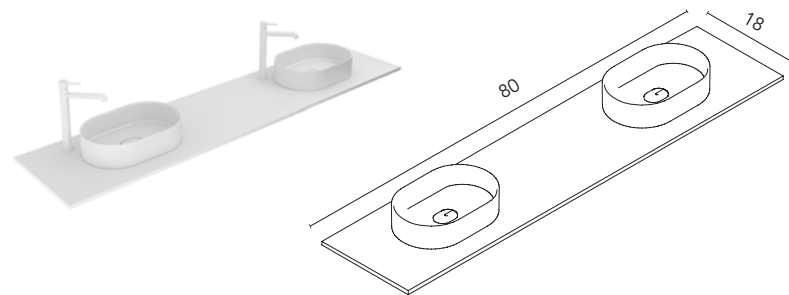

Sky top + Oval sink

80	Mineral Cover	126318
18	Solid Surface	127553 (x2)

Matt White. Sink depth 5 in.