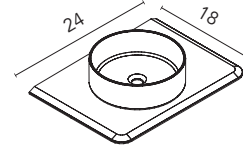

Matt White. Thickness 2. Sink depth 4.5 in.