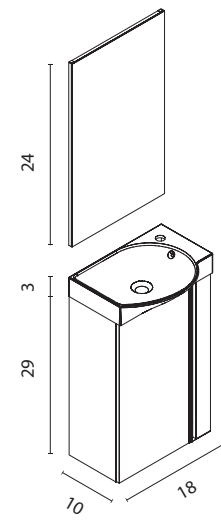

Elegance

Technical Features

SET 18 · Depth 10 · 1 Door

Pack Elegance

New

RO12

BL1B

GR16B

Set 18	Unit 1 door	RO12	BL1B	GR16B
		130584	125492	125494