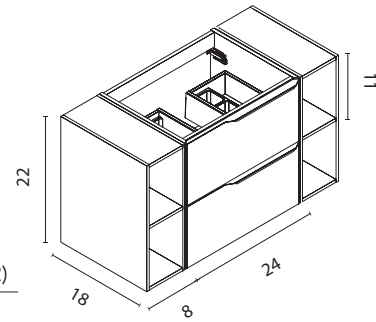

 **RO8**
White Oak

Mio Collection. 40 in.
Unit 2 drawers. Enzo sink.
Mirror Carmen.

Mio

Technical Features

SET 40 · Depth 18 · 2 Drawers 4 Gaps

Mio

Set 24	Unit 2 drawers	127816	126971	126972	126970	-	-
8	Unit 2 gaps	-	-	-	-	126983 (x2)	126982 (x2)