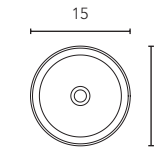

New **New**

SUN
15 White Black Sand
128821 128409 126288
Ceramic sink
Sink depth: 4.5 in