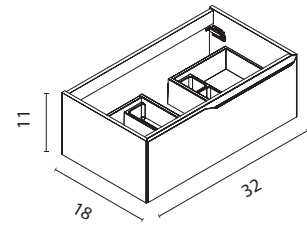

OL1
Grey Elm

Mio Collection. 24 in.
Unit 2 drawers. Sky sink.
Mirror Aura.

Mio

Technical Features

SET 32 · Depth 18 · 1 Drawer

Mio

Set 32	Unit 1 drawer	127824	127825	127826	127823
---------------	---------------	--------	--------	--------	--------