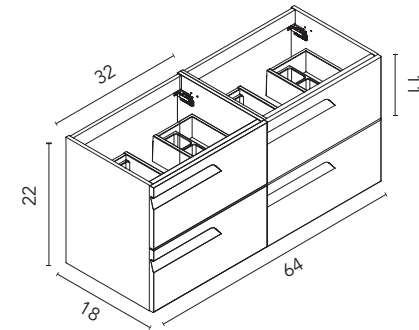

BL1B
Gloss White

Vitale Collection. 48 in.
Unit 6 drawers. Enzo sink.
Mirror Murano.

SET 64 · Depth 18 · 4 Drawers

Vitale

RO6

BL1B

New

AZ6M