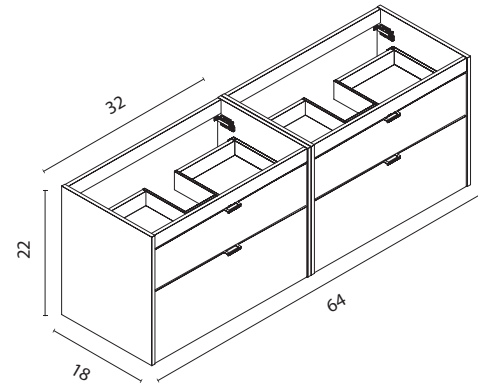

Logika New

Technical Features

SET 64 · Depth 18 · 4 Drawers

Logika

Set 32 Unit 2 drawers 130310 (x2) 130314 (x2)

Handle

32 2 unit 130536 (x2) 130535 (x2) 130537 (x2)

Furniture without handle. It is necessary to choose a handle.