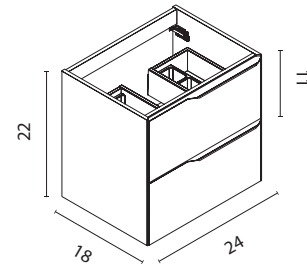

BL20M
Matt White

Mio Collection. 24 in.
Unit 1 drawer. Enzo sink.
Mirror Noa.

Mio

Technical Features

SET 24 · Depth 18 · 2 Drawers

Mio

Set 24	Unit 2 drawers	RO8	OL1	MA15M	BL20M
		127816	126971	126972	126970