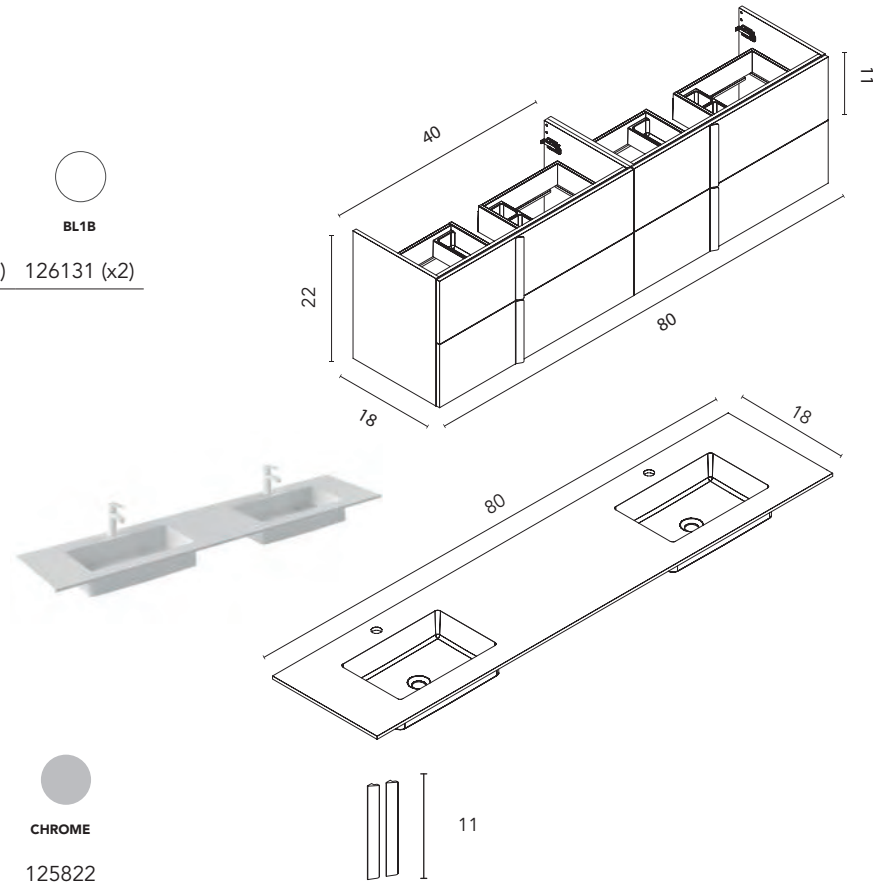

Onix+

Technical Features

SET 80 · Depth 18 · 4 Drawers

Onix+

New

RO12

NO17

BL1B

Set 40 Unit 2 drawers 130579 (x2) 127870 (x2) 126131 (x2)

Sky sink

WHITE

80 Mineral Cover 126851

Matt White. Thickness 3/4. Sink depth 5 in.

Short Handle

BLACK

WHITE

CHROME

11 2 units 125824 125823 125822

Matt Black, Matt White and Shiny Chrome.

Customize your furniture to meet your requirements.

Finishes

RO12
Eternity Oak
Chrome handle

NO17
Toffee Walnut
Black handle

BL1B
Gloss White
Chrome handle

For more sink options see page 206 - 210.

Faucets, mirror, legs, taps, valves and pipes not included in the sets.

The measurements of the above-mentioned products are in inches. Measures not exact, are rounded up.