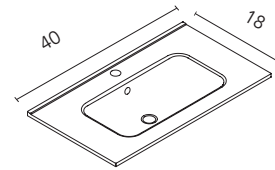

Enzo sink

	WHITE	BLACK	
40	Ceramic	126225	129266

Gloss White. Matt Black. Thickness 3/4. Sink depth 5 in.