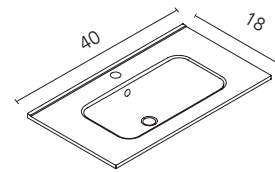

Enzo sink

WHITE

BLACK

40	Ceramic	126225	129266

Gloss White. Matt Black. Thickness 3/4. Sink depth 5 in.