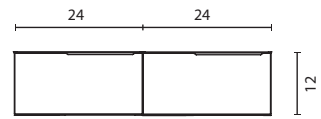

OL1
Grey Elm

Mio Collection. 80 in.
Unit 2 drawers. Sky sink.
Mirror Aura.

OTHER POSSIBLE COMBINATIONS

32 in · 2 Drawers 2 Gap

48 in · 2 Drawers

48 in · 4 Drawers

48 in · 2 Drawers 4 Gaps

48 in · 2 Drawers 2 Gaps