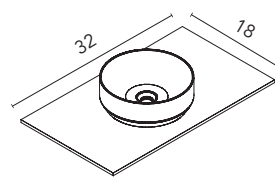

Sky top + Nysa sink

WHITE

32	Mineral Cover	126843
14	Ceramic	125816