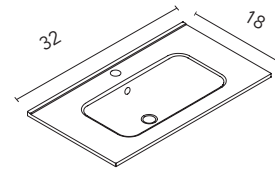

Enzo sink

32	Ceramic	126224	129265

Gloss White. Matt Black. Thickness 3/4. Sink depth 5 in.