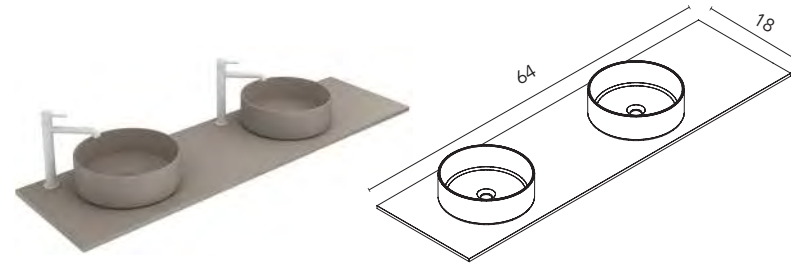

Concretech top + Sun sink

64	Concretech	126304
15	Ceramic	126288 (x2)

Matt Sand. Sink depth 4.5 in.