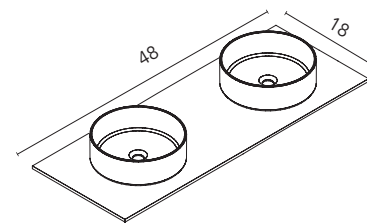

Sky top + Sun sink

WHITE

48 Mineral Cover 126316

15 Ceramic 128821 (x2)

Matt White. Sink depth 4.5 in.