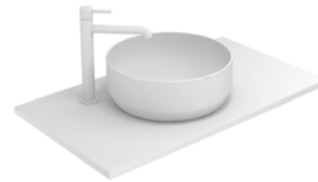

Sky top + Nysa sink

WHITE

32	Mineral Cover	126843
14	Ceramic	125816