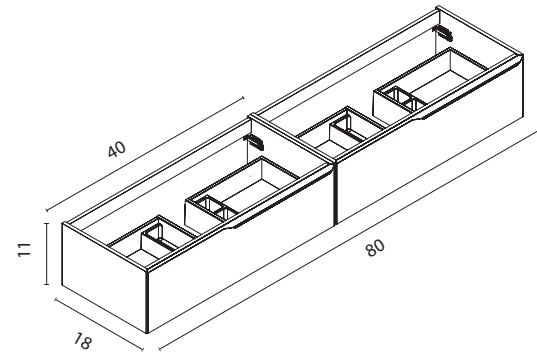

BL20M
Matt White

Mio Collection. 72 in.
Unit 2 drawers. Open Module 2 gaps. Unit 2 drawers.
Taos sink. Mirror Aura.

Mio

Technical Features

SET 80 · Depth 18 · 2 Drawers

Mio

Set 40 Unit 2 drawers 127828 (x2) 127829 (x2) 127830 (x2) 127827 (x2)