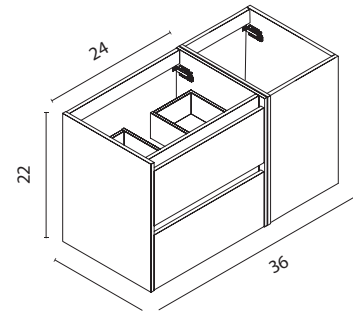

NO17

BL1B

GR16B

Set 24	Unit 2 drawers	130568	127860	125926	125927
Set 12	Unit 1 door	130576	127913	126089	126834

Slim sink

WHITE

36	Ceramic	125315
-----------	---------	--------

Gloss White. Thickness 3/4. Sink depth 5 in.