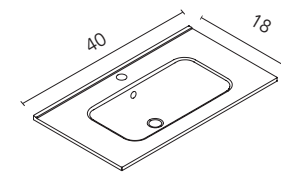

Enzo sink

WHITE

BLACK

40	Ceramic	126225	129266

Gloss White. Matt Black. Thickness 3/4. Sink depth 5 in.