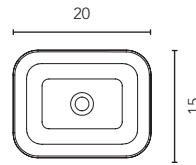

NOMIA Sink depth: 5 in
20 Gloss White
125818
Ceramic sink
Sink depth: 5.5 in