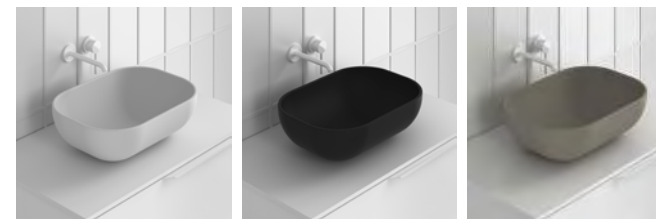

New **New**

BLOCK
18 White Black Sand
128822 128410 126289
Ceramic sink
Sink depth: 5 in