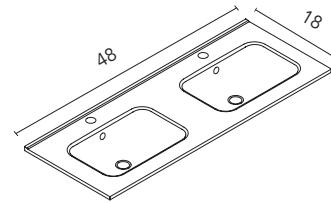

Set 24 Unit 4 drawers 125992 (x2) 125991 (x2) 130605 (x2)

Enzo sink

WHITE

BLACK

48 Ceramic 126227 129269

Gloss White. Matt Black. Thickness 3/4. Sink depth 5 in.

Sky top + Sun sink

WHITE