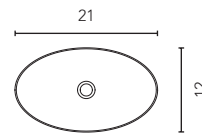

VOLTA Sink depth: 4,5 in
21 Matt White
126724
Solid Surface sink
Sink depth: 4,5 in

Measures not exact, are rounded up.