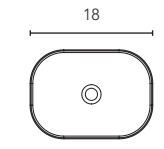

New **New**

BLOCK
18 White Black Sand
128822 128410 126289
Ceramic sink
Sink depth: 5 in