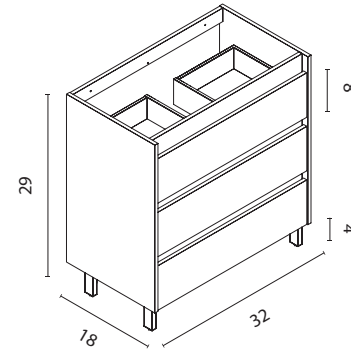

BL1B
Gloss White

Sansa Collection. 32 in.
Unit 2 drawers. Mineral cover top Sky.
Nomia sink. Mirror Murano.

Sansa

Technical Features

SET 32 · Depth 18 · 3 Drawers

		New			
Sansa		RO12	NO17	BL1B	GR16B
Set 32	Unit 2 drawers	130572	127866	125480	126156