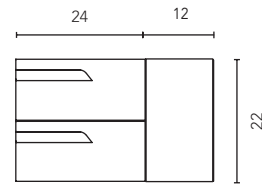

OTHER POSSIBLE COMBINATIONS

36 in · 2 Drawers 1 Door