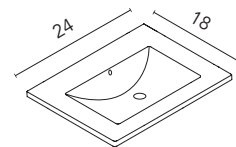

Little sink

24	Ceramic	WHITE
		126995

Gloss White. Thickness 3/4 in. Sink depth 5 in.

Finishes

RO8
White Oak
Brown handle

OL1
Grey Elm
Brown handle

BL20M
Matt White
Black handle

Faucets, mirror, legs, taps, valves and pipes not included in the sets.
The measurements of the above-mentioned products are in inches. Measures not exact, are rounded up.