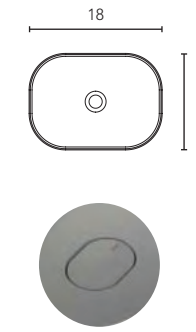

Technical information

Countertop washbasins

New

OVAL Sink depth: 5 in
14 Matt White
127553
Solid surface sink
Sink depth: 4,75 in
Includes screen- printed trim in the same tone as the sink.