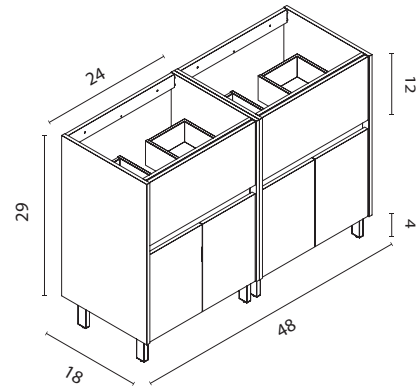

GR35B
Gloss Galet

Band Collection. 32 in.
Unit 1 drawer 2 doors. Enzo sink.
Mirror Carmen.

Band

Technical Features

SET 48 · Depth 18 · 2 Drawers 4 Doors

Band

Set 24 Unit 1 drawer 2 doors 127833 (x2) 127831 (x2) 127832 (x2)