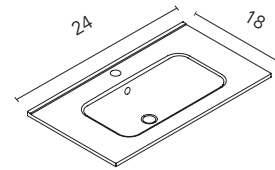

Mio

Technical Features

SET 24 · Depth 18 · 1 Drawer

Mio

Set 24	Unit 1 drawer	RO8	OL1	MA15M	BL20M
		127820	127821	127822	127819

Enzo sink

24	Ceramic	WHITE	BLACK
		126222	129264

Gloss White. Matt Black. Thickness 3/4 in. Sink depth 5 in.

Sky sink

24	Mineral Cover	WHITE
		126842

Matt White. Thickness 3/4 in. Sink depth 5 in.

Finishes

RO8	OL1	MA15M	BL20M
White Oak Sand handle	Grey Elm Sand handle	Matt Sand Sand handle	Matt White Black handle

For more sink options see page 206 - 210.
Faucets, mirror, legs, taps, valves and pipes not included in the sets.
The measurements of the above-mentioned products are in inches. Measures not exact, are rounded up.