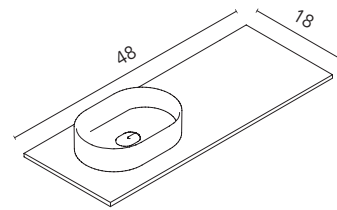

Matt White. Sink depth 5 in.