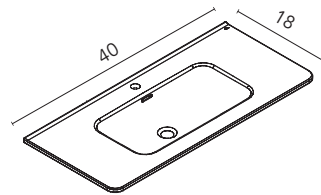

Beauty sink

40	Ceramic	124782

Gloss White. Thickness 3/4. Sink depth 5 in.