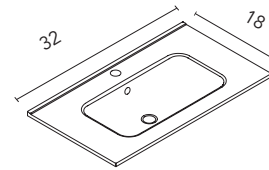

Enzo sink

32	Ceramic	126224	129265

Gloss White. Matt Black. Thickness 3/4. Sink depth 5 in.