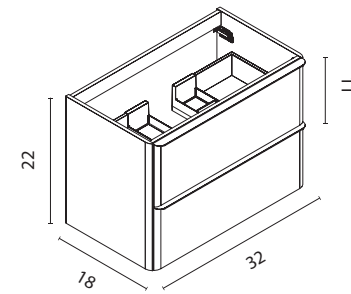

BL18B
Gloss White

Dai Collection. 24 in.
Unit 2 drawers. Beauty sink.
Mirror Aura Gold.

Dai New

Technical Features

SET 32 · Depth 18 · 2 Drawers

Dai

Set 32	Unit 2 drawers	127107	127106	127105
---------------	----------------	--------	--------	--------