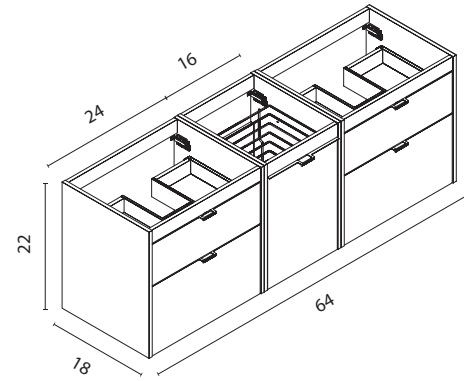

Logika New

Technical Features

SET 64 · Depth 18 · 2 Drawers 1 Wardrobe module 2 Drawers

Logika

Set 24	Unit 2 drawers	130298 (x2)	130302 (x2)
Set 16	Unit wardrobe	130334	130338

Handle

24	2 unit	130530 (x2)	130529 (x2)	130531 (x2)
16	1 unit	130376	130375	130377

Furniture without handle. It is necessary to choose a handle.