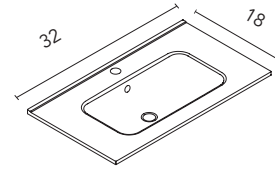

Enzo sink

32	Ceramic	126224	129265

Gloss White. Matt Black. Thickness 3/4. Sink depth 5 in.