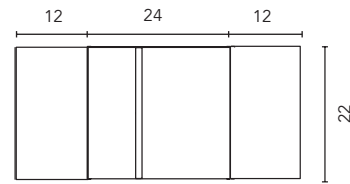

BL1B
Gloss White

Onix+ Collection. 80 in.
Unit 4 drawers. Sky sink.
Black Handle. Mirror Murano.

Onix+

Technical Features

OTHER POSSIBLE COMBINATIONS

48 in · 1 Door 2 Drawers 1 Door

48 in · 1 Door 2 Doors 1 Door