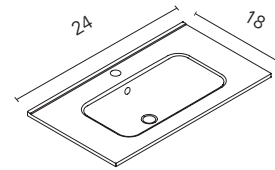

Enzo sink

24	Ceramic	WHITE	BLACK
		126222	129264

Gloss White. Matt Black. Thickness 3/4 in. Sink depth 5 in.