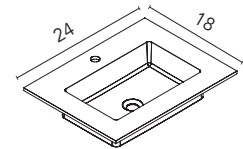

Sky sink

24	Solid Surface	WHITE
		126842

Matt White. Thickness 3/4 in. Sink depth 5 in.