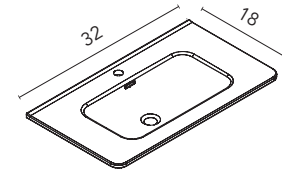

Beauty sink

32	Ceramic	123498

Gloss White. Thickness 3/4. Sink depth 5 in.