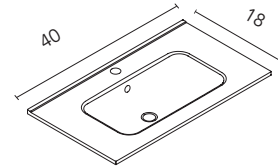

Enzo sink

WHITE	BLACK		
40	Ceramic	126225	129266

Gloss White. Matt Black. Thickness 3/4. Sink depth 5 in.