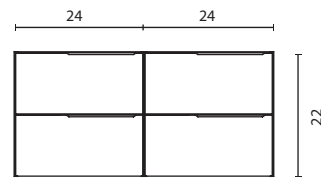

OL1
Grey Elm

Mio Collection. 80 in.
Unit 2 drawers. Sky sink.
Mirror Aura.

OTHER POSSIBLE COMBINATIONS

32 in · 2 Drawers 2 Gap

48 in · 2 Drawers

48 in · 4 Drawers

48 in · 2 Drawers 4 Gaps

48 in · 2 Drawers 2 Gaps