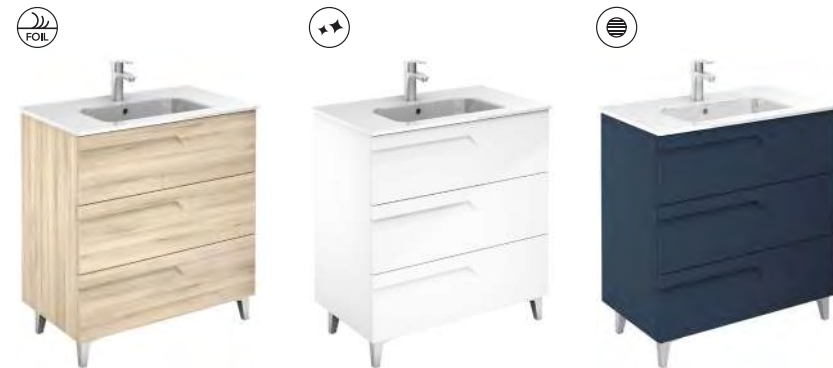

Finishes

RO6 Nature Beige **BL1B** Gloss White **AZ6M** Matt Navy Blue

For more sink options see page 206 - 210.
Faucets, mirror, legs, taps, valves and pipes not included in the sets.
The measurements of the above-mentioned products are in inches. Measures not exact, are rounded up.