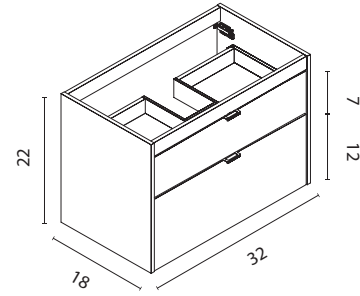

Logika New

Technical Features

SET 32 · Depth 18 · 2 Drawers

Logika

BL26

RO12

Set 32 Unit 2 drawers 130310 130314

Handle

ANTHRACITE

WHITE

INOX

32 2 unit 130536 130535 130537

Furniture without handle. It is necessary to choose a handle.