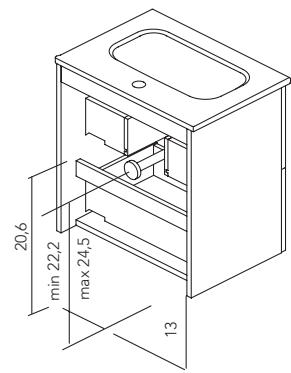

Technical information

Siphon placement

SANSA

2 Drawers Tube depth 2,75in.

2 Doors Tube depth 2,75in.

3 Drawers Tube depth 2,75in.

BAND

1 Drawer 2 Doors Tube depth 3,54in.

LITTLE COMPACT

2 Drawers

STREET

2 Doors

2 Drawers

ELEGANCE

1 Door

Technical information

	MATERIALS					DRAWERS												
	Fiberboard TSCA 16 mm	MDF TSCA 16 mm	Fiberboard TSCA 16 mm	MDF TSCA 16 mm	MDF TSCA 18 mm	Partially extraction Hettich	Extraction Partial Indaux	Metallic drawer	Full extraction Hettich	Full extraction Indaux	Grey interior	Interior Grey Textile	Coconut textile interior	Anthracte	Smoky leather interior	Basic drawer organiser	Drawer organiser	Soft close
	Side panels	Fronts																
ECONIC	•			•					•						•		•	•
LOGIKA		•		•				•						•			•	•
DAI		•		•					•						•		•	•
MIO		•		•					•						•		•	•
ONIX+	•		•							•		•				•	•	•
VITALE	•				•					•		•				•		•
SANSA	•		•			•						•						•
BAND	•		•				•						•					•
LITTLE				•					•						•			•
STREET	•	•	•							•	•							•
ELEGANCE	•		•															•

	HANDLE			RANGE				FINISHES						
	Metal handle	Integrated handle	Leather handle	Depth 35	Depth 46	Suspended	Floor standing	Flat lacquering	Water-based lacquering	Flat lacquering	Water-based lacquering	Melamine	Wrapping foil 2D	Wrapping foil 3D
								Exterior	Fronts					
ECONIC		•			•	•			•		•			
LOGIKA	•				•	•						•		
DAI	•				•	•							•	
MIO	•				•	•							•	•
ONIX+	•				•	•		•		•		•		
VITALE		•			•	•	•	•			•			•
SANSA		•			•	•	•	•		•		•		
BAND		•			•	•	•	•		•		•		
LITTLE			•	•		•							•	•
STREET	•				•	•		•		•		•		
ELEGANCE	•				•	•		•		•		•