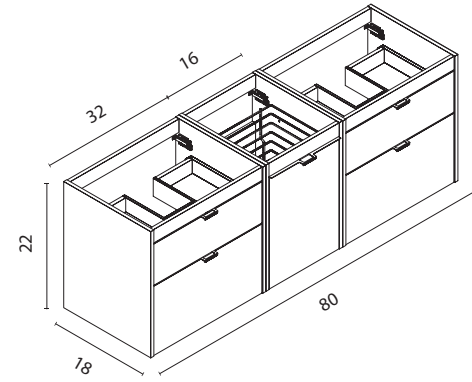

RO12
Eternity Oak

Logika Collection. 64 in.
Unit 4 drawers.
Sky sink. Anthracite handle. Mirror Murano.

SET 80 · Depth 18 · 2 Drawers 1 Wardrobe module 2 Drawers

Logika

Set 32	Unit 2 drawers	130310 (x2)	130314 (x2)
Set 16	Unit wardrobe	130334	130338