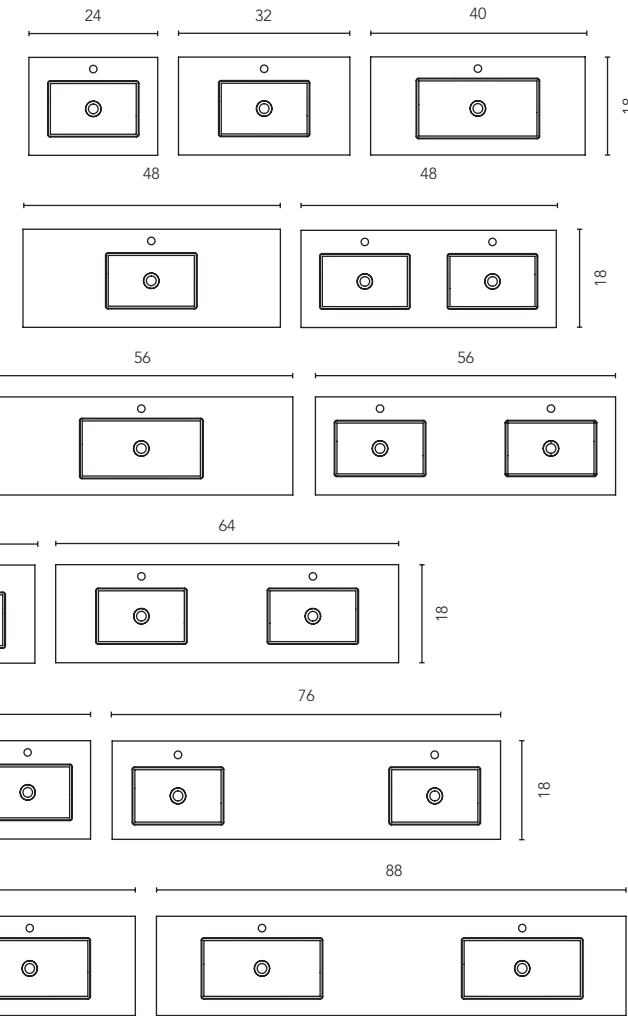

Technical information

Built-in washbasin

SKY

Thickness 1

Model	Bowls	Matt White
24	1 Bowl	126842
32	1 Bowl	126843
40	1 Bowl	126844
48	1 Bowl	126845
48	2 Bowls	126846
56	1 Bowl	126847
56	2 Bowls	126855
60	2 Bowls	126848
64	2 Bowls	126849
72	2 Bowls	126853
76	2 Bowls	126850
80	2 Bowls	126851
88	2 Bowls	126852

Solid Surface sink.
Sink depth: 5 in