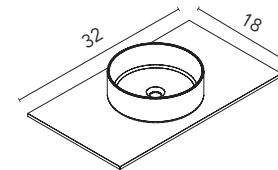

Sky top + Sun sink

WHITE

32 Solid Surface 126315

15 Ceramic 128821

Matt White. Sink depth 4.5 in.