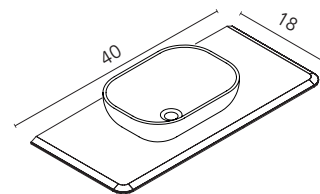

Beauty sink

40	Ceramic	124782
-----------	---------	--------

Gloss White. Thickness 3/4. Sink depth 5 in.

Dai top + Block sink

40	Laquered / Foil	127527	-	127528
18	Ceramic	128822	128410	126289

Matt White. Thickness 2. Sink depth 5 in.