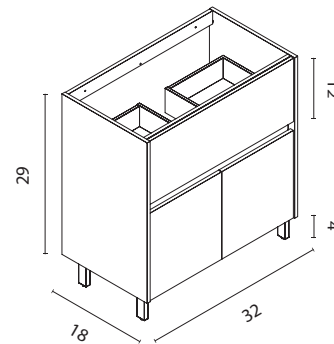

NO17
Toffee Walnut

Band Collection. 28 in.
Unit 1 drawer 2 doors. Enzo sink.
Mirror Murano.

Band

Technical Features

SET 32 · Depth 18 · 1 Drawer 2 Doors

Band

Set 32	Unit 1 drawer 2 doors	128154	128152	128153
---------------	-----------------------	--------	--------	--------