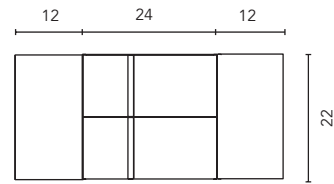

BL1B
Gloss White

Onix+ Collection. 80 in.
Unit 4 drawers. Sky sink.
Black Handle. Mirror Murano.

Onix+

Technical Features

OTHER POSSIBLE COMBINATIONS

48 in · 1 Door 2 Drawers 1 Door

48 in · 1 Door 2 Doors 1 Door