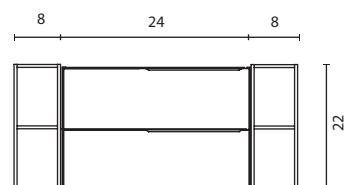

56 in · 4 Drawers 4 Gaps