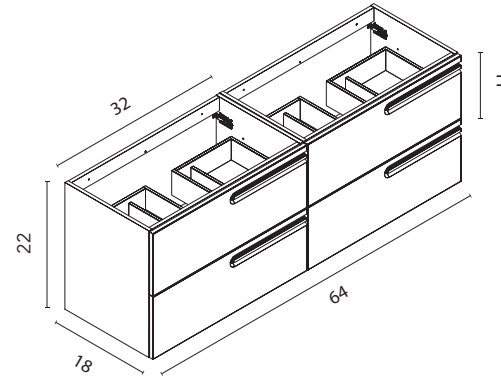

TE1M
Terracotta

Econic Collection. 64 in.
Unit 2 drawers. Unit 1 door. Unit 2 drawers.
Mineral cover top Sky. Oval sink. Mirror Noa.

Econic New

Technical Features

SET 64 · Depth 18 · 4 Drawers

Econic

Set 32 Unit 2 drawers 128947 (x2) 128950 (x2) 128951 (x2) 128953 (x2)