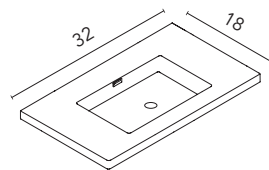

Bari sink

32	Gel coat	122001

Gloss White. Thickness 2. Sink depth 4 in.