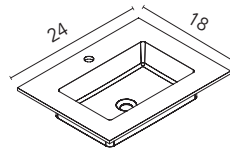

Sky sink

24	Mineral Cover	WHITE
		126842

Matt White. Thickness 3/4 in. Sink depth 5 in.