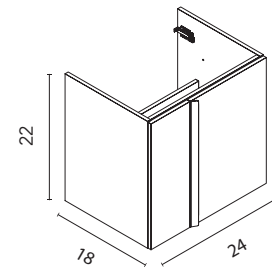

Onix+

Technical Features

SET 24 · Depth 18 · 2 Doors

Onix+

New

Set 24	Unit 2 doors	130580	127871	125944