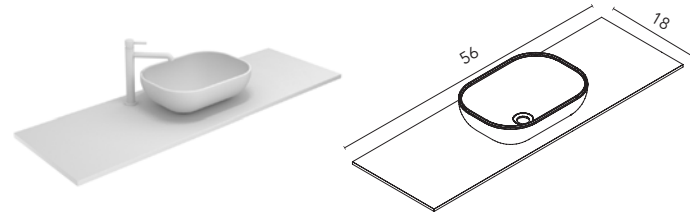

Handle

24	2 unit	130530	130529	130531
16	1 unit	130376 (x2)	130375 (x2)	130377 (x2)

Furniture without handle. It is necessary to choose a handle.

Sky top + Block sink

56	Solid Surface	126317	-
18	Ceramic	128822	128410