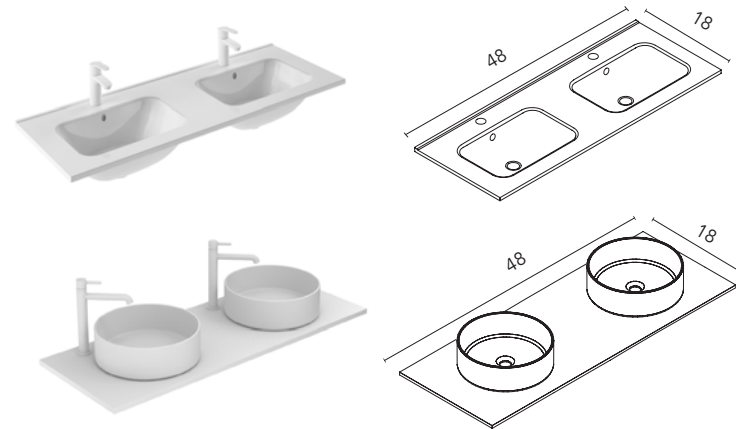

Sky top + Sun sink

48 Solid Surface 126316
15 Ceramic 128821 (x2) 128409 (x2)

Matt White. Sink depth 4.5 in.

Finishes

BL26
White Pure

RO12
Eternity Oak

For more sink options see page 206 - 210.
Faucets, mirror, legs, taps, valves and pipes not included in the sets.
The measurements of the above-mentioned products are in inches. Measures not exact, are rounded up.