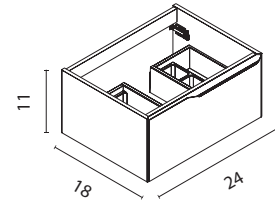

Mio

Technical Features

SET 24 · Depth 18 · 1 Drawer

Mio

Set 24	Unit 1 drawer	RO8	OL1	MA15M	BL20M
		127820	127821	127822	127819

Enzo sink

24	Ceramic	WHITE	BLACK
		126222	129264

Gloss White. Matt Black. Thickness 3/4 in. Sink depth 5 in.