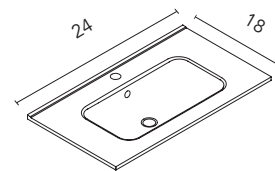

Enzo sink

		WHITE	BLACK
24	Ceramic	126222 (x2)	129264 (x2)

Handles

		BLACK	WHITE	CHROME
22	1 unit	125827	125826	125825
11	2 units	125824	125823	125822

Matt Black, Matt White and Shiny Chrome.

Customize your furniture to meet your requirements.