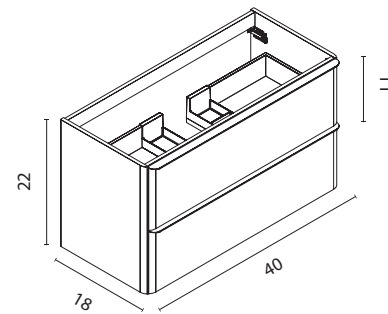

Beauty sink

40	Ceramic	124782
-----------	---------	--------

Gloss White. Thickness 3/4. Sink depth 5 in.

Dai top + Block sink

40	Laquered / Foil	127527	-	127528
18	Ceramic	128822	128410	126289

Matt White. Thickness 2. Sink depth 5 in.