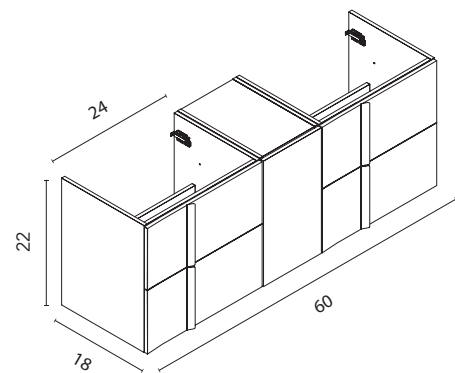

Onix+

Technical Features

SET 60 · Depth 18 · 5 Doors, 4 drawers 1 door & 2 drawers 3 doors

Onix+

New

		RO12	NO17	BL1B
Set 24	Unit 2 doors	130580 (x2)	127871 (x2)	125944 (x2)
Set 12	Unit 1 door	130581	127909	125946
Set 24	Unit 2 drawers	130577 (x2)	127868 (x2)	125948 (x2)
Set 12	Unit 1 door	130581	127909	125946
Set 24	Unit 2 drawers	130577	127868	125948
Set 12	Unit 1 door	130581	127909	125946
Set 24	Unit 2 doors	130580	127871	125944

Enzo sink

		WHITE	BLACK
24	Ceramic	126222 (x2)	129264 (x2)

Handles

		BLACK	WHITE	CHROME
22	1 unit	125827	125826	125825
11	2 units	125824	125823	125822

Matt Black, Matt White and Shiny Chrome.

Customize your furniture to meet your requirements.