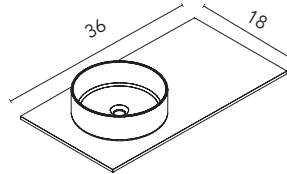

Sky top + Nysa sink

WHITE

36	Mineral Cover	126316
14	Ceramic	125816

Gloss White. Sink depth 5 in.