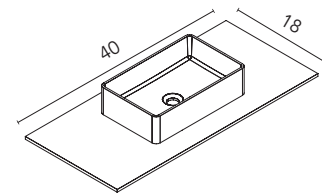

Marble stone top + Taos Sink

40	Marble Stone	126309	-
18	Solid Surface	-	126290

Marble Stone. Matt White. Sink depth 5 in.