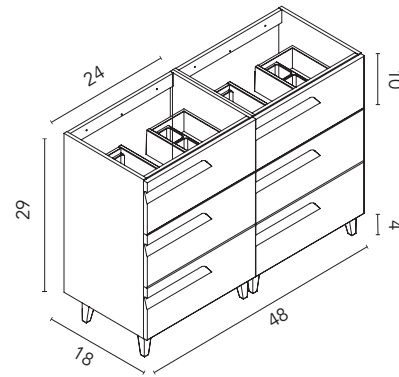

Vitale

Technical Features

SET 48 · Depth 18 · 6 Drawers

Vitale

RO6

BL1B

New

AZ6M

Set 24 Unit 3 drawers 125998 (x2) 125997 (x2) 130608 (x2)

Enzo sink

WHITE

BLACK

48 Ceramic 126227 129269