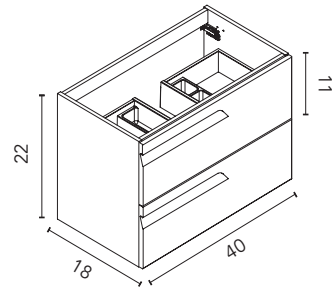

RO6 Nature Beige

Vitale Collection. 32 in.
Unit 3 drawers. Enzo sink.
Mirror Murano.

SET 40 · Depth 18 · 2 Drawers

Vitale

New

Set 40	Unit 2 drawers	RO6	BL1B	AZ6M
		126136	126135	130607

Enzo sink

40	Ceramic	WHITE	BLACK
		126225	129266