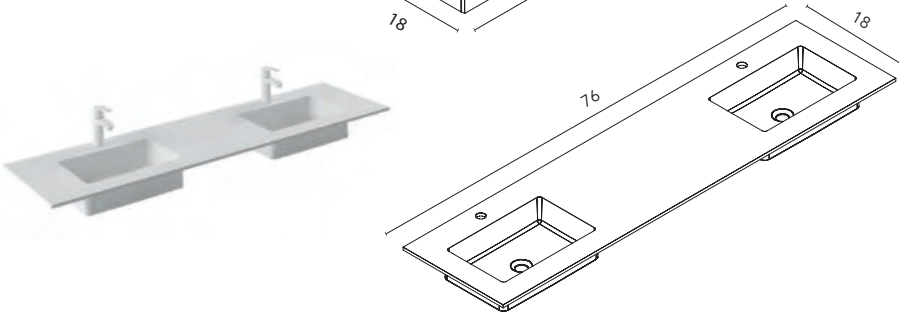

Sky sink

WHITE

76	Mineral Cover	126850

Matt White. Thickness 3/4. Sink depth 5 in.

Short Handle

BLACK

WHITE

CHROME

11	2 units	125824	125823	125822

Matt Black, Matt White and Shiny Chrome.

Customize your furniture to meet your requirements.

Finishes

RO12
Eternity Oak
Chrome handle

NO17
Toffee Walnut
Black handle

BL1B
Gloss White
Chrome handle

For more sink options see page 206 - 210.

Faucets, mirror, legs, taps, valves and pipes not included in the sets.

The measurements of the above-mentioned products are in inches. Measures not exact, are rounded up.