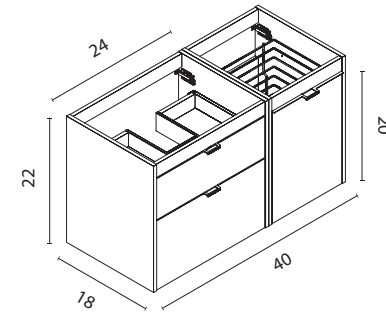

BL26
White Pure

Logika Collection. 32 in.
Unit 2 drawers. Mineral cover top Sky. Sun sink.
White handle. Mirror Carmen.

Logika New

Technical Features

SET 40 · Depth 18 · 2 Drawers 1 Wardrobe module

Logika

Set 24	Unit 1 drawers	130298	130302
Set 16	Unit wardrobe	130334	130338