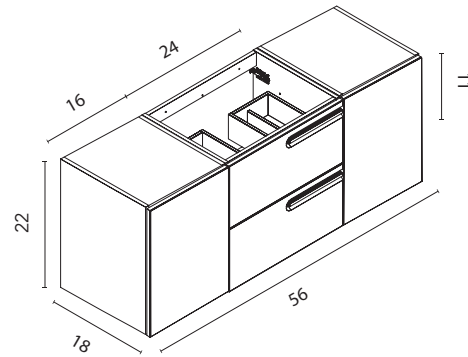

AZ7M
Vapor Blue

Econic Collection. 48 in.
Unit 4 drawers.
Mineral cover top Sky. Sun sink. Mirror Aura.

Econic New

Technical Features

SET 56 · Depth 18 · 2 Drawers 2 Doors

Econic

Set 24	Unit 2 drawers	128931	128934	128935	128937
16 R	Unit 1 door	128979 (x2)	128982 (x2)	128983 (x2)	128985 (x2)