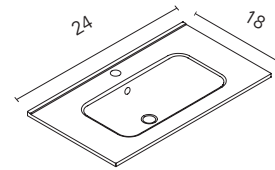

WHITE	BLACK
Enzo sink			
24	Ceramic	126222	129264

Gloss White. Matt Black. Thickness 3/4 in. Sink depth 5 in.