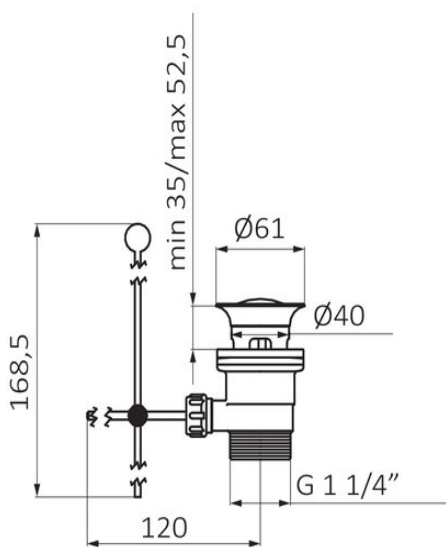

SERIE: **VALVULERÍA**

PRODUCT: **Pop up waste valve 1" 1/4**

CHARACTERISTICS: **Standard horizontal rod 13 cm**

FINISH: **chrome**

CODE: **081 124**

TECHNICAL SPECIFICATIONS:

- › Recommended pressure: **1 to 5 bar**
- › Maximum pressure of use: **10 bar**

MATERIAL SPECIFICATIONS:

- › Niquel-chrome finish tested in salt spray according to **UNE-19703 and UNE-19709**

USE SPECIFICATIONS:

- › All brass
- › Without vertical pop-up rod