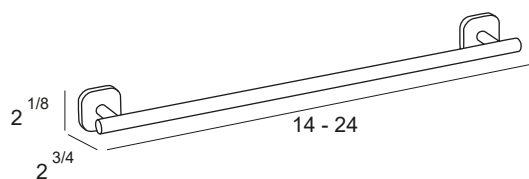

BASSIC
10 YEAR WARRANTY

Towel bar 24 in

1561

Chrome

Towel bar 14 in

1591

Chrome