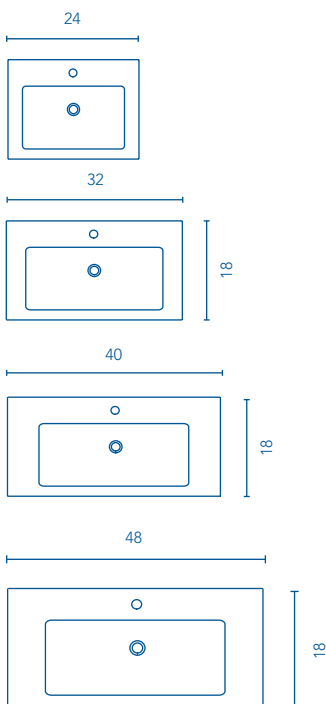

# BARI

### Bari sink      Thickness 1½

---

24

32

40

48

---

Mineral cover sink  
Sink depth: 5 in