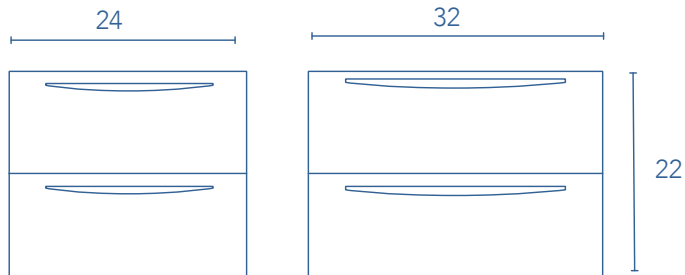

ARCO

UNITS

Depth 18

TECHNICAL INFORMATION

STRUCTURE:	Matt lacquered 5/8 in. board.
FRONT:	Matt lacquered 3/4 in. board.
DRAWER:	Wood finish with high quality hidden full extraction runners with soft close system.
WALL HANGING BRACKET:	Hidden hanging brackets with direct assembling system, great resistance and depth regulation.
PIPE DEPTH:	Space behind drawer is 3 in.