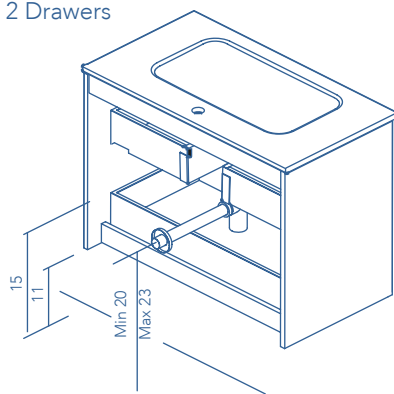

SIPHON PLACEMENT

2 Drawers