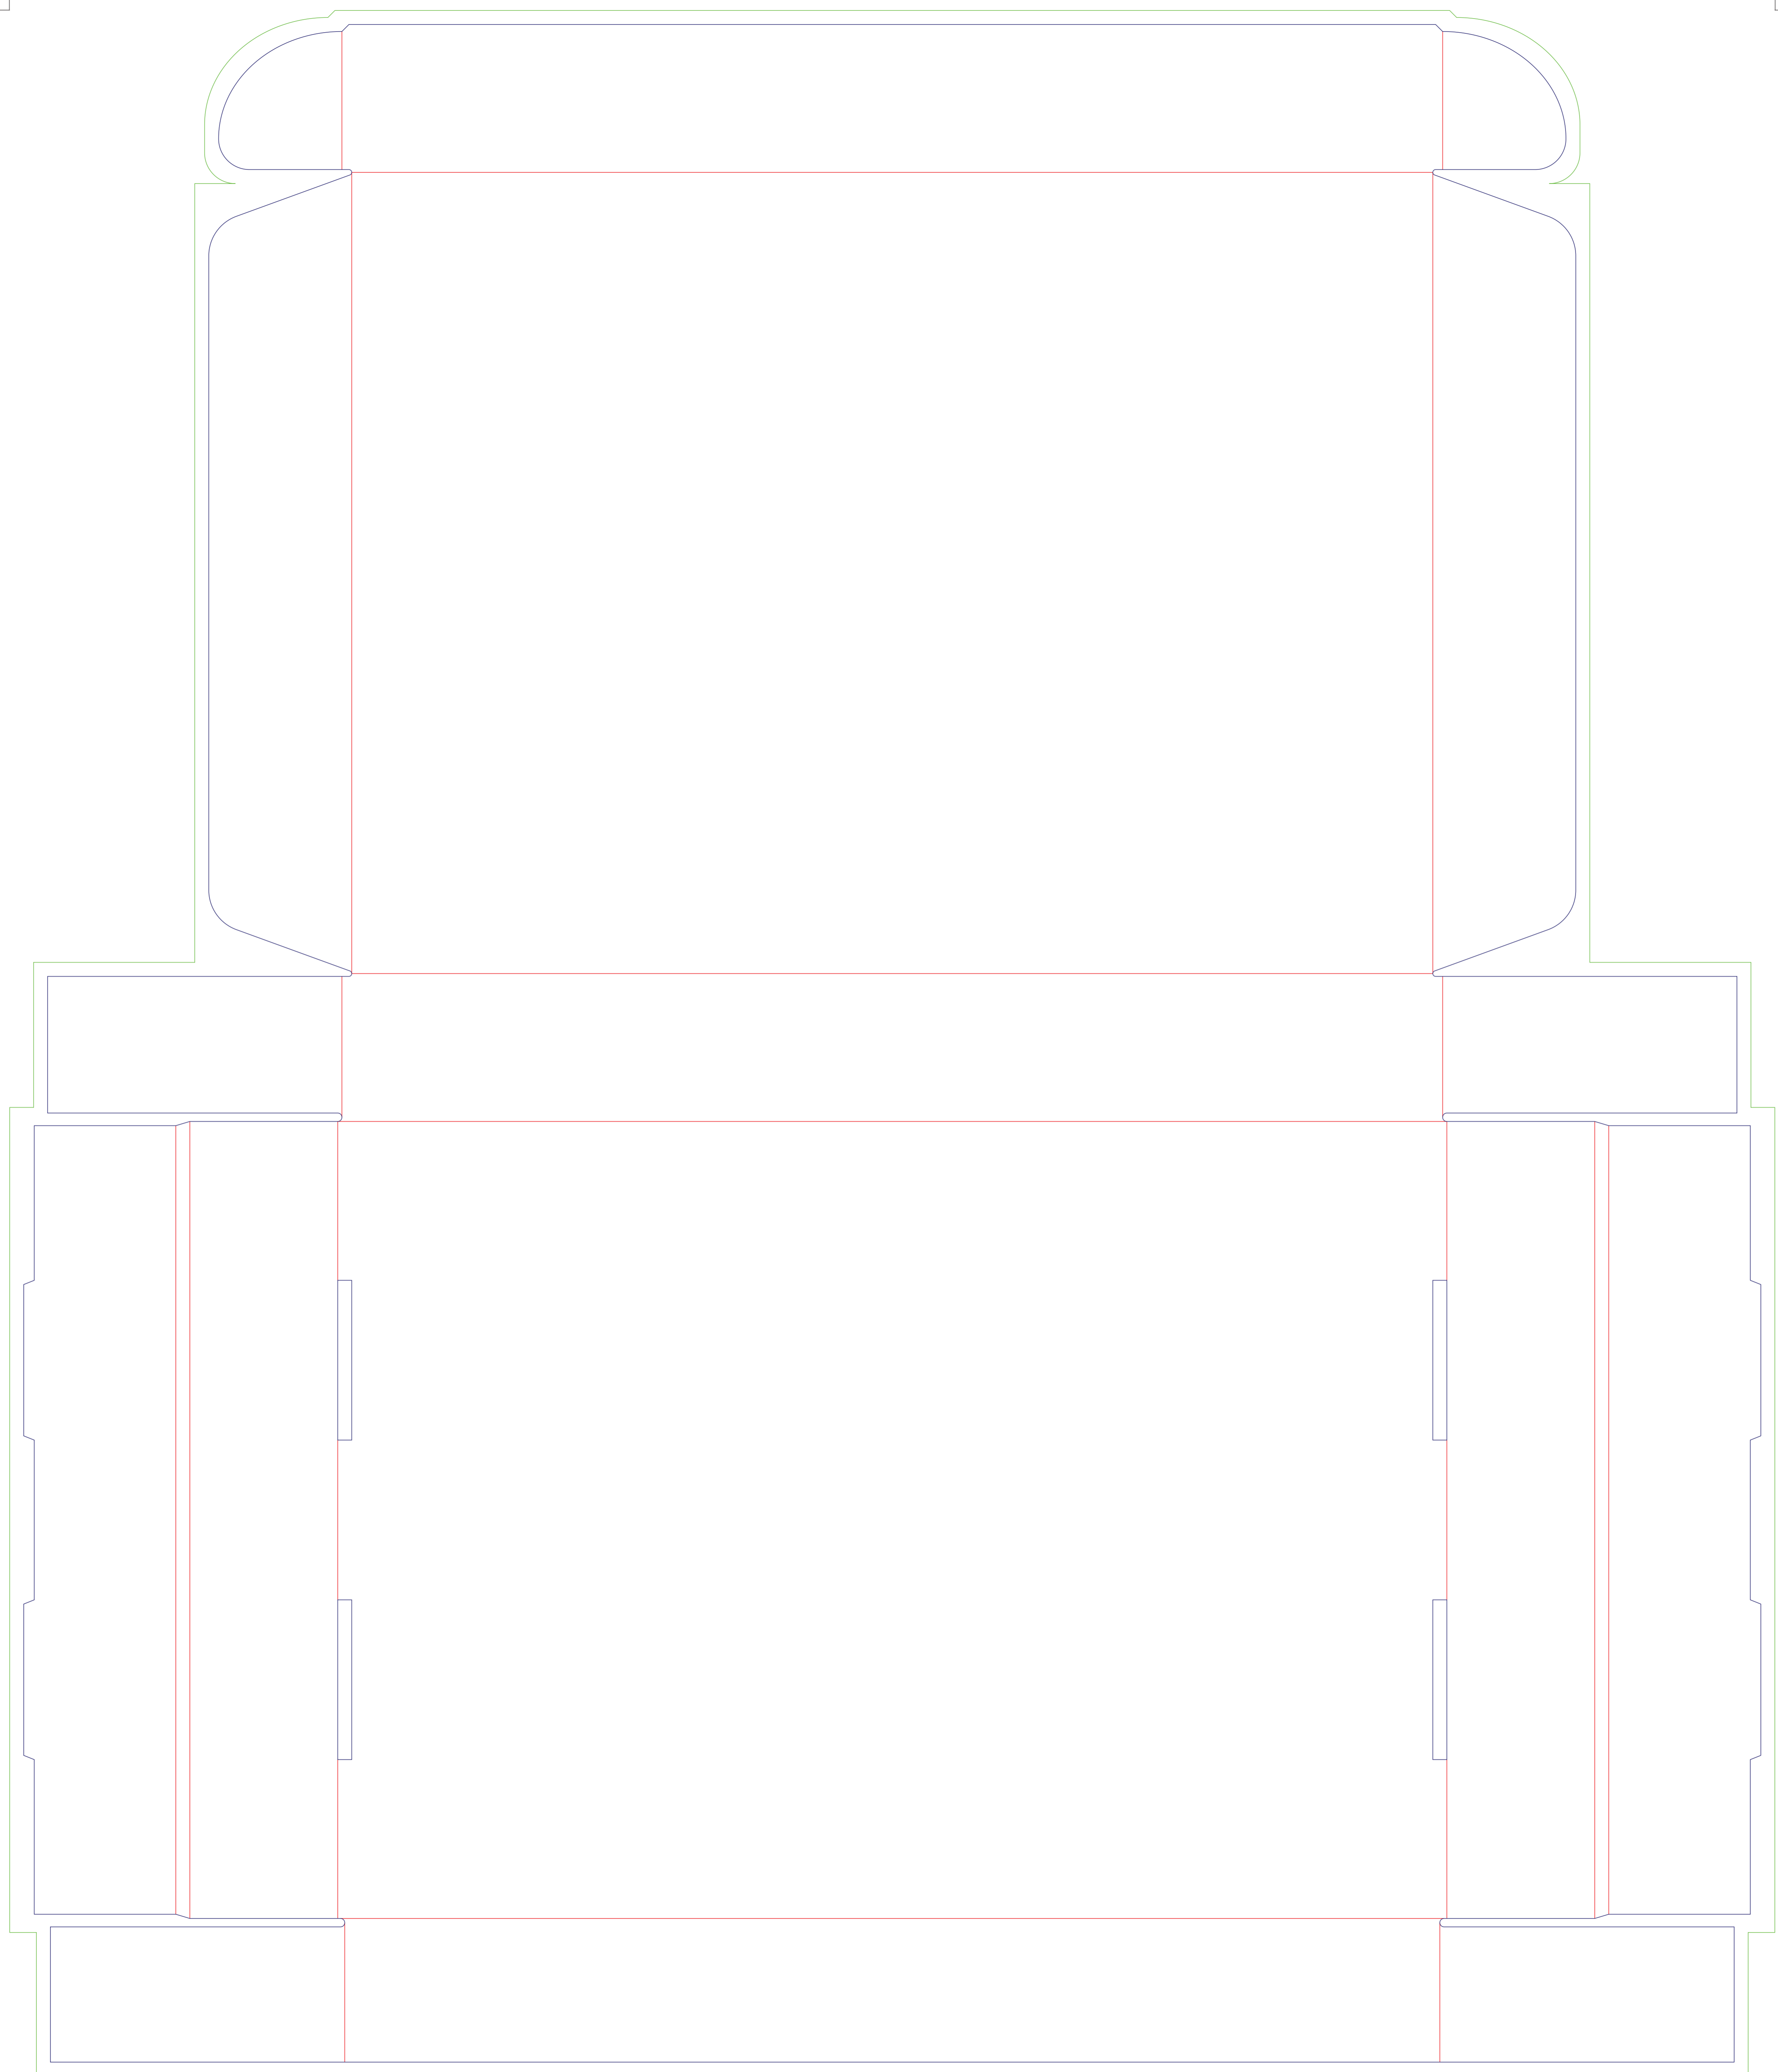

Inside dimensions 380.71(L)X282.36(W)X50.76(H) mm Remark 150010
Outside dimensions 396.71(L)X286.86(W)X53.76(H) mm Box No.
Manufacture dimensions 395.71(L)X284.36(W)X52.76(H) mm Design Area
Material E-flute paper Membrane
Thickness 1.5mm
BLEED TRIM CREASE

Outer