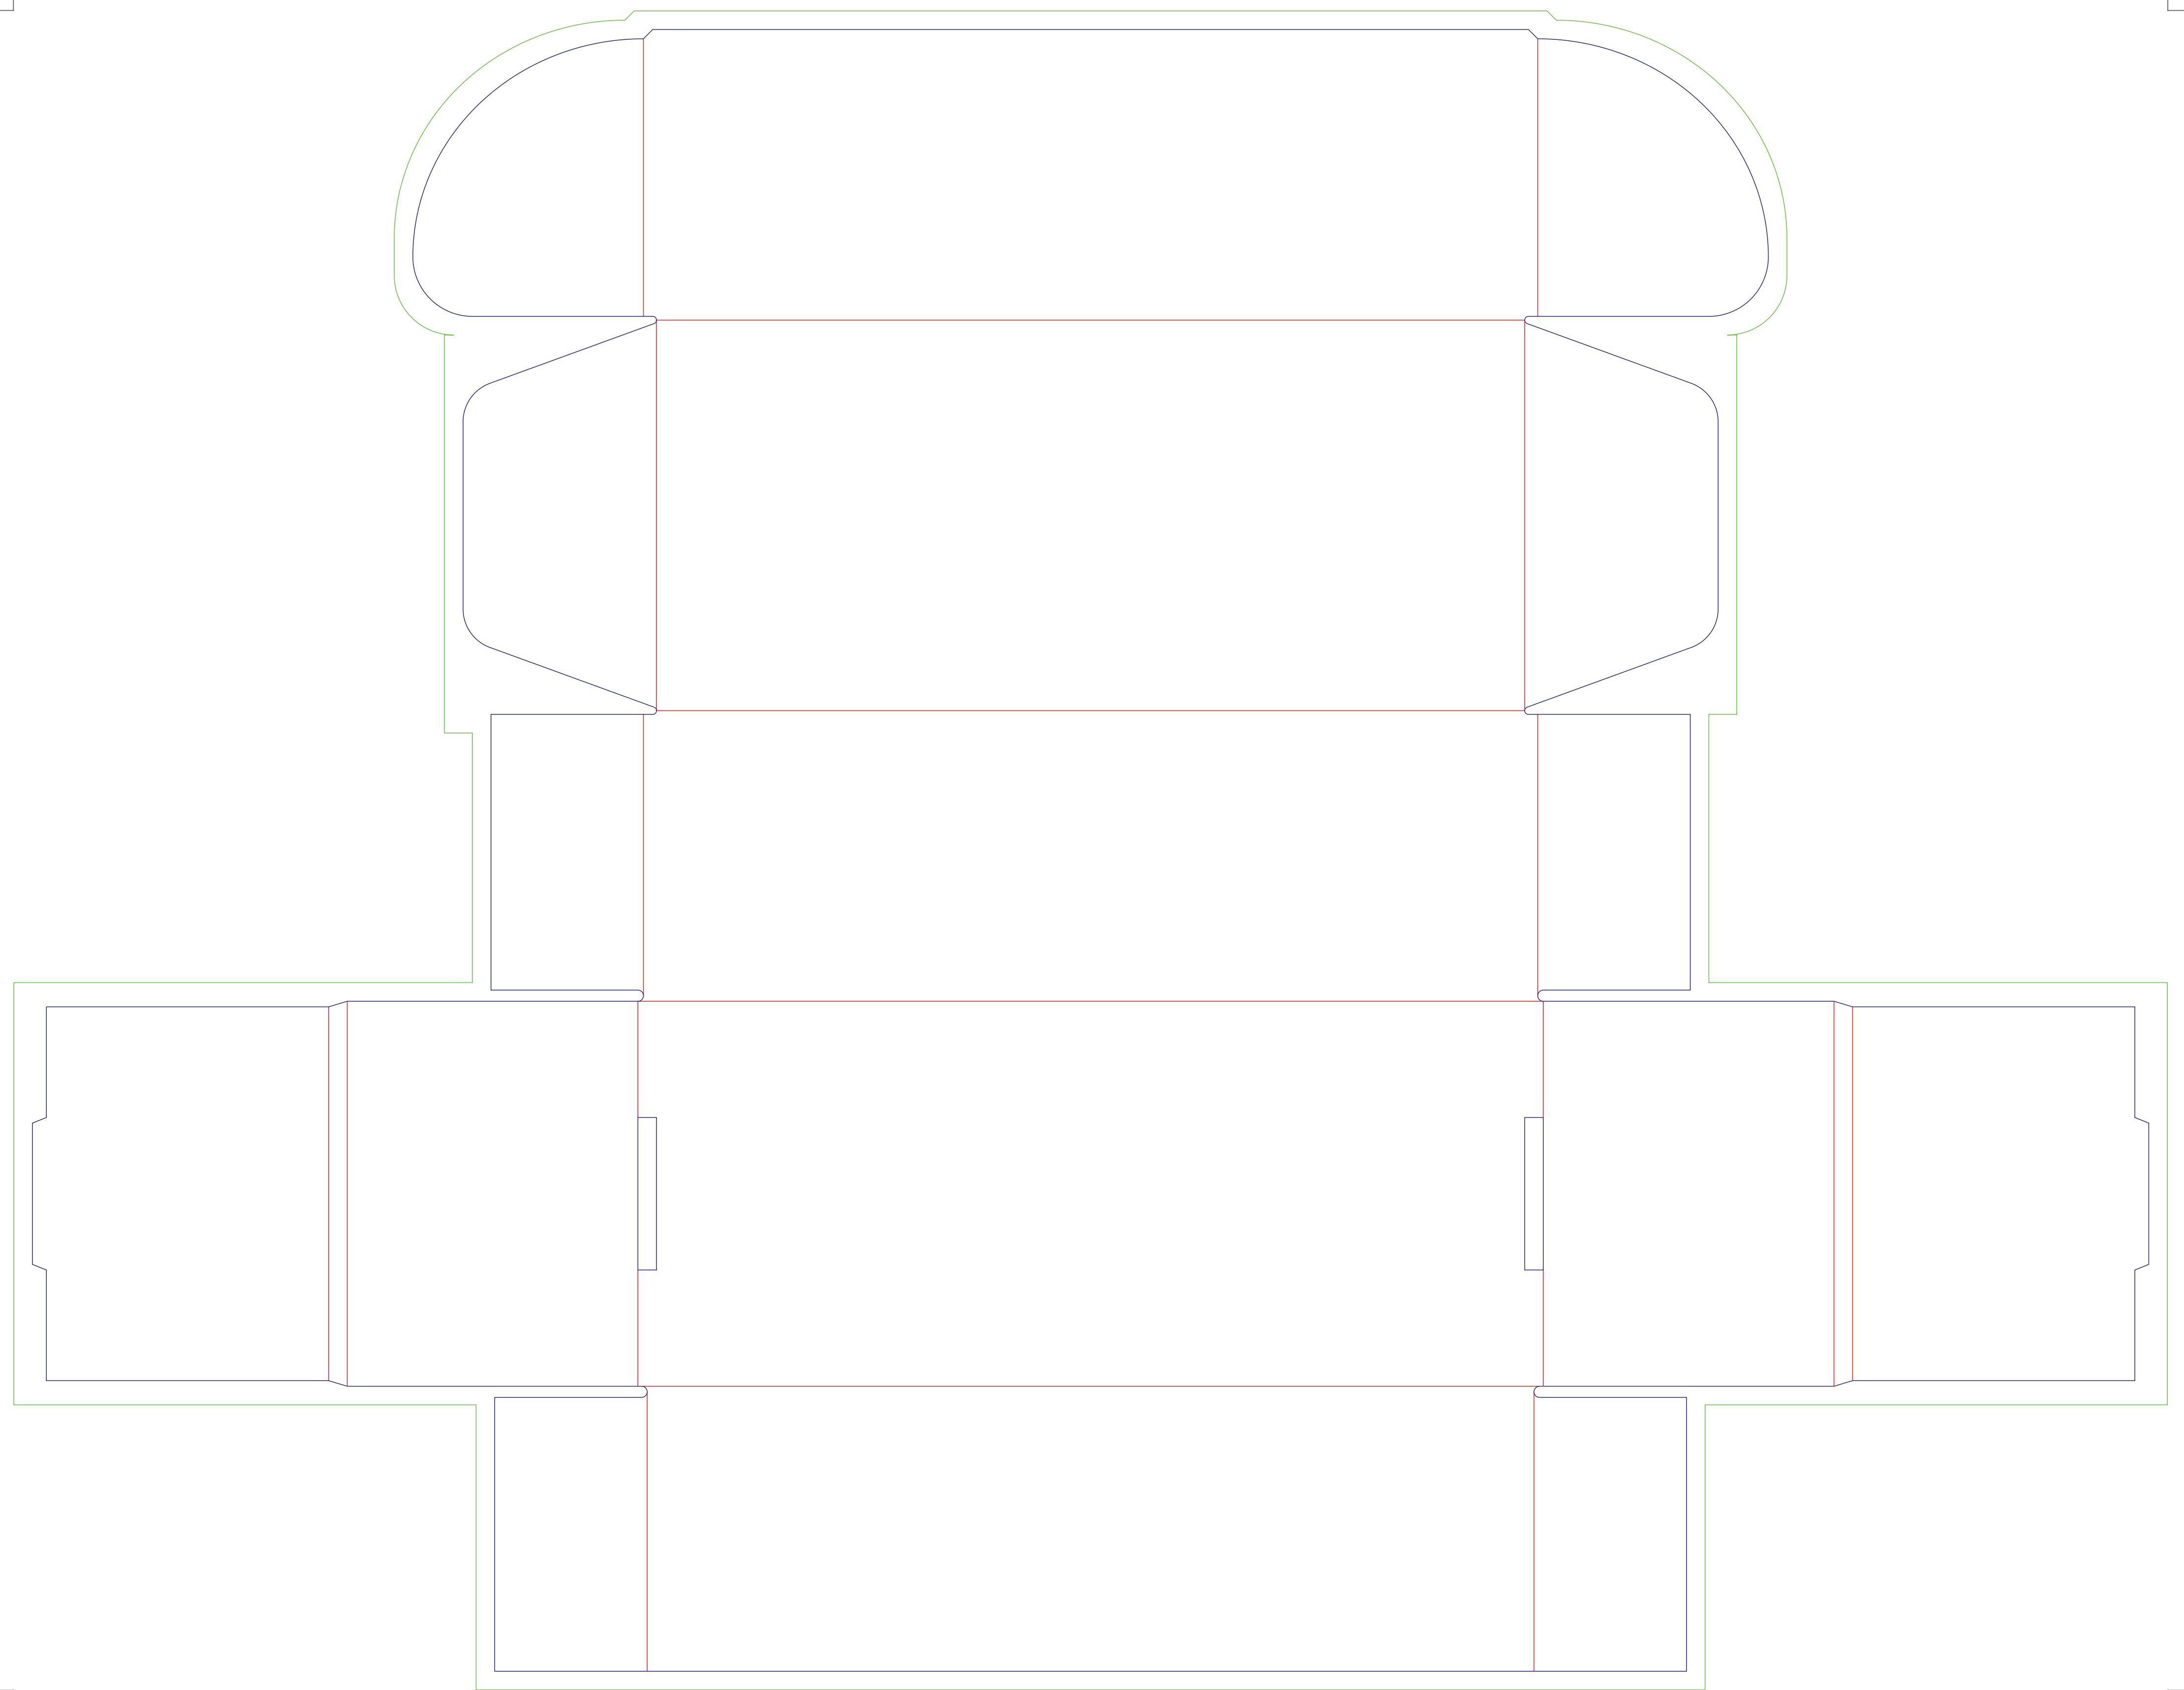

Inside dimensions  
Outside dimensions  
Manufacture dimensions  
Material  
Thickness  
BLEED

228.43(L)X101.52(W)X76.14(H) mm Remark  
244.43(L)X106.02(W)X79.14(H) mm Box No.  
243.43(L)X103.52(W)X78.14(H) mm Design Area  
E-flute paper  
1.5mm  
TRIM

150010  
568.99mm X 441.46mm  
None  
Membrane  
CREASE

Outer