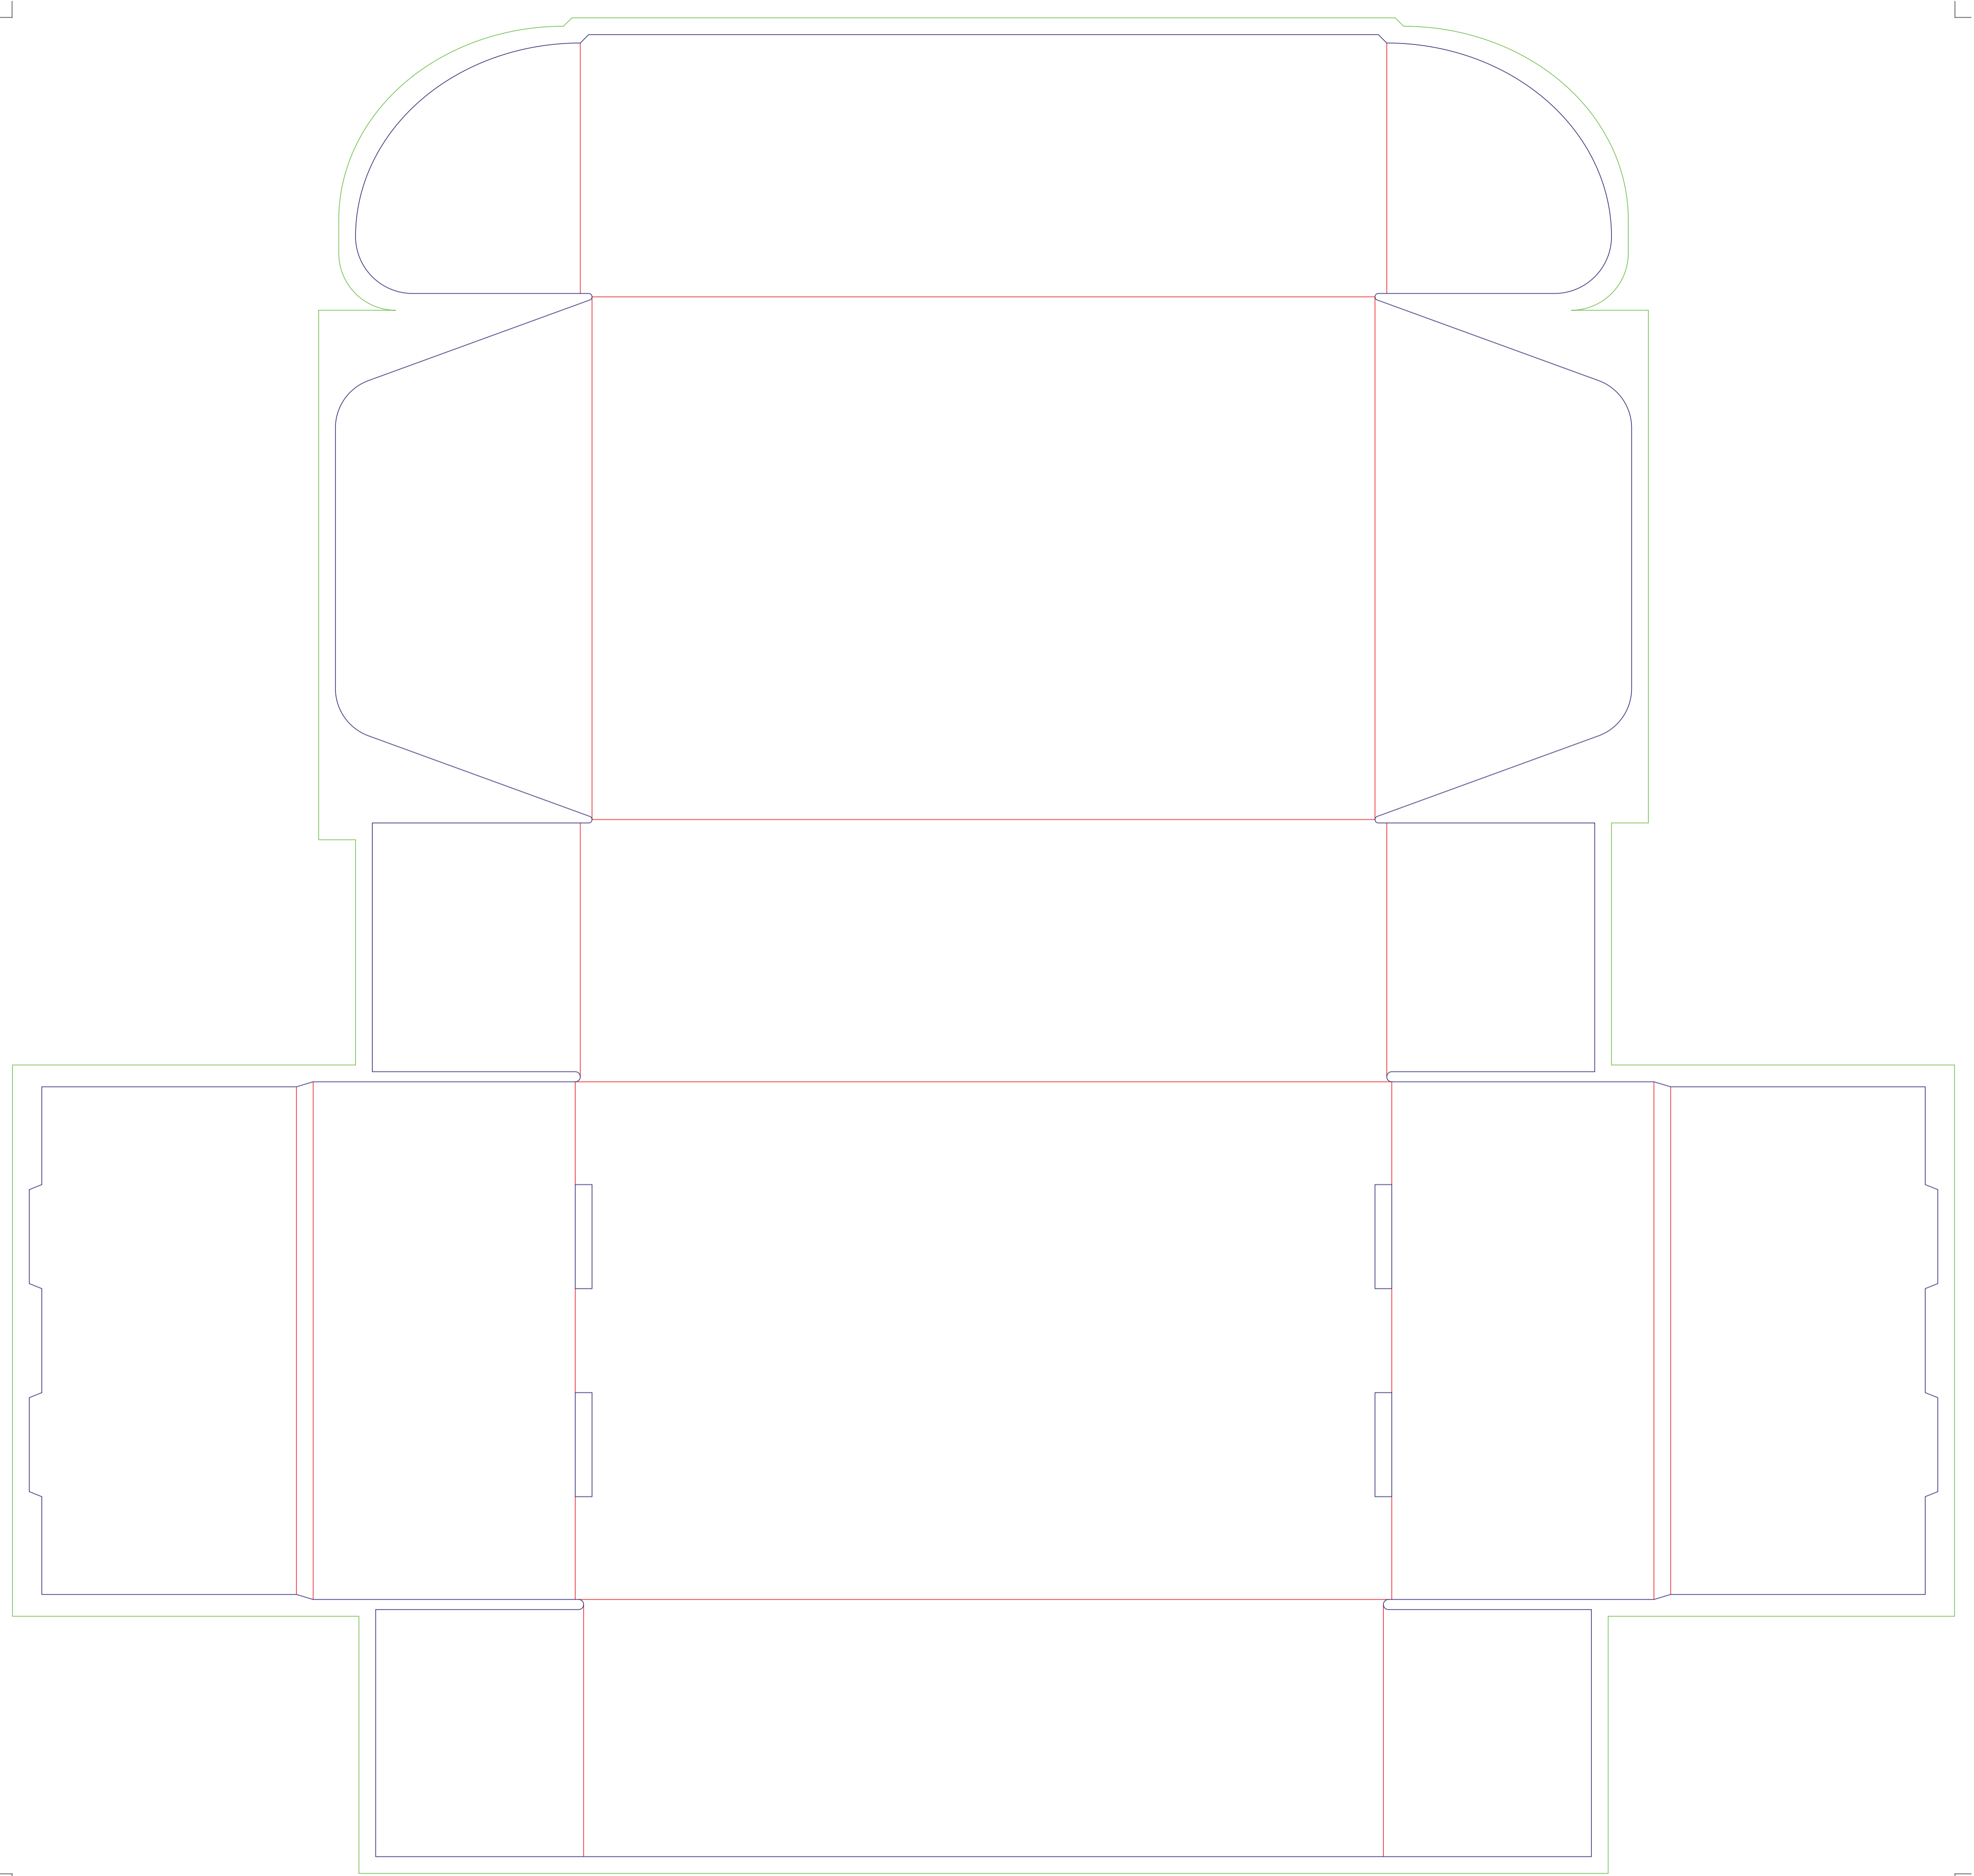

Inside dimensions
Outside dimensions
Manufacture dimensions
Material
Thickness
BLEED

228.43(L)X152.28(W)X76.14(H) mm Remark
244.43(L)X156.78(W)X79.14(H) mm Box No.
243.43(L)X154.28(W)X78.14(H) mm Design Area
E-flute paper
1.5mm
TRIM

150010
568.99mm X 542.98mm
None
Membrane
CREASE

Outer