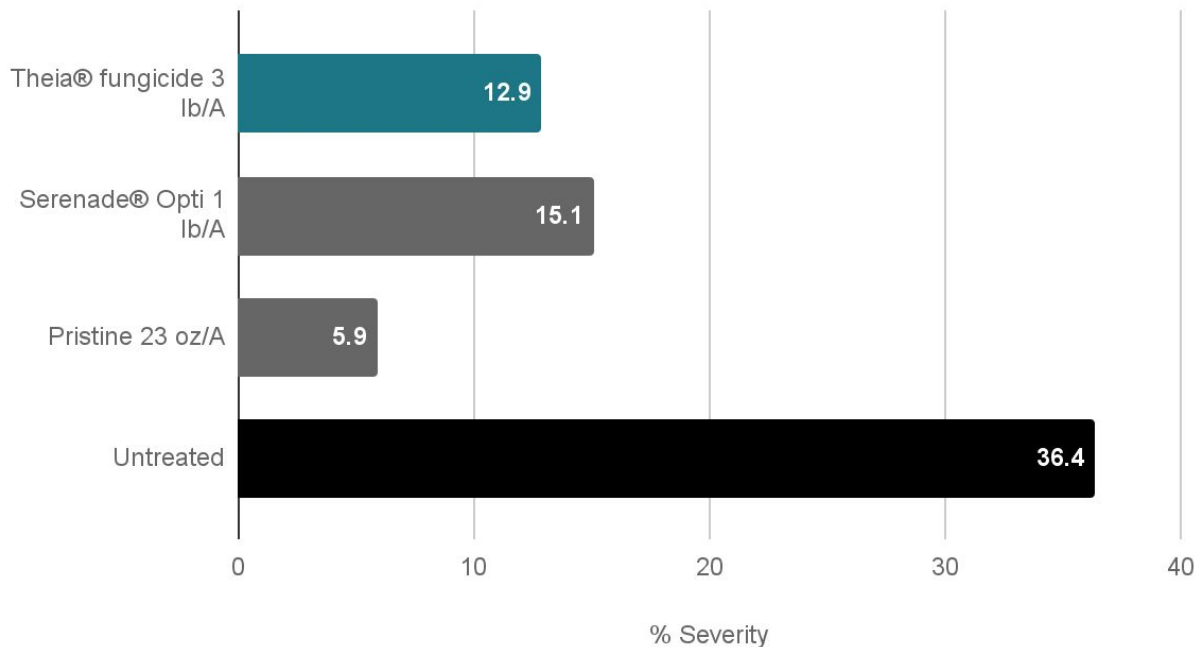

Theia® Fungicide- Raspberry Spur Blight

Average Percent Severity of Spur Blight on Canes (64 DA-A)

Sphaerotheca macularis
Lawton, Michigan, 2021
8 apps, green up then 7d intervals
22-30d interval
All trts with Dyne-Amic® 0.375%
No Phytotoxicity
P=0.05