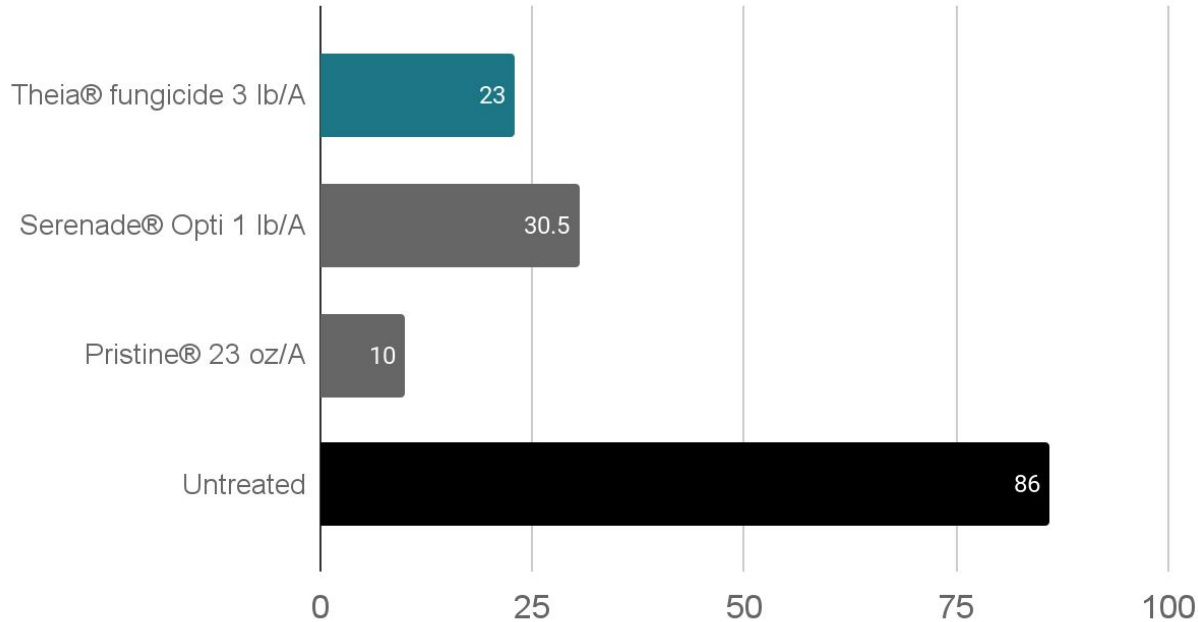

## Average % Incidence of Powdery Mildew on Fruit

*Sphaerotheca macularis*  
Lawton, Michigan, 2021  
8 apps, green up then 7d intervals  
22-30d interval  
All trts with Dyne-Amic® 0.375%  
No Phytotoxicity  
P=0.05