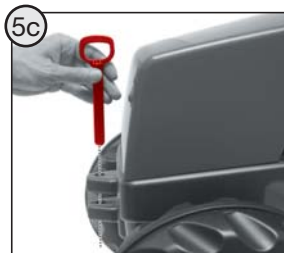

rolly toys Kundendienst Deutschland:

Tel: +49 (0) 95 68 / 856-142

Fax: +49 (0) 95 68 / 856-183

e-mail: service@rollytoys.de

Plattform / Platform

80 *** *, 81 *** *

2011/06

810.000.801.00

→ **		
+10	+26	+47
+12	+30	+51
+13	+37	+54
+20	+40	+70
+22	+41	+75
+23	+44	+80

made in Germany