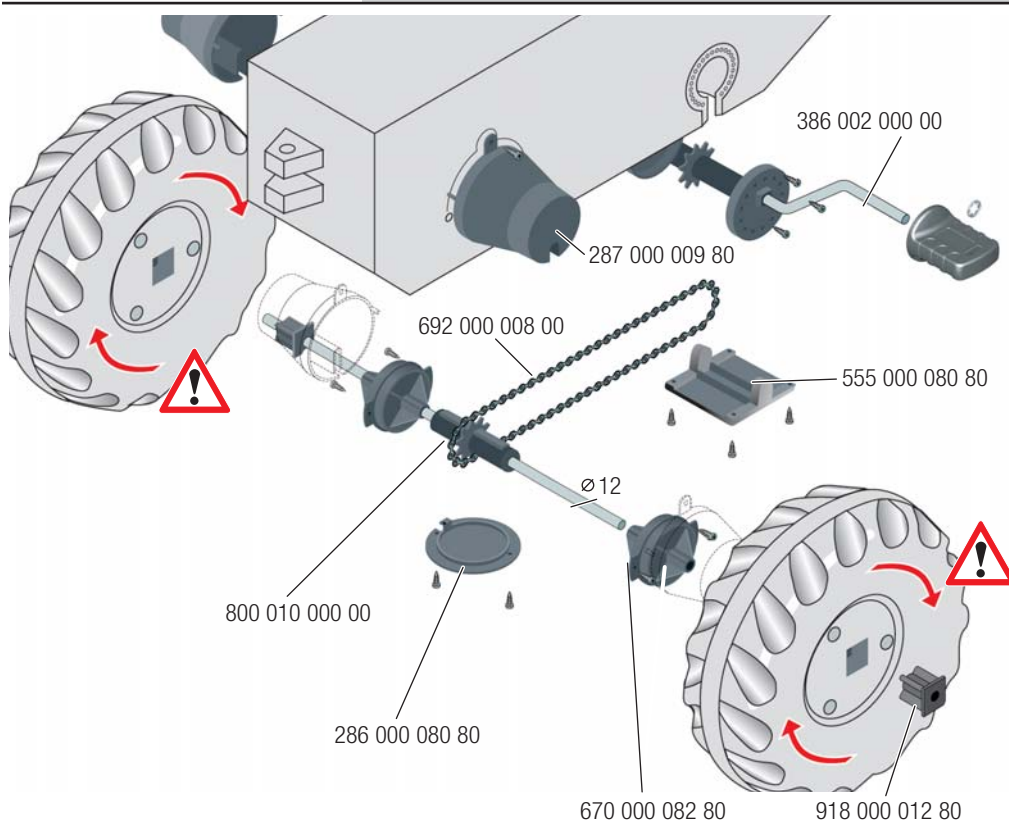

180 days warranty

From the date of purchase + guaranteed spare part service

The warranty does not cover damages caused by improper use or neglect

WARNING

- **CHOKING HAZARD:** Small parts. Danger of being swallowed. Contains small parts in non assembled state. Must be assembled by adults.
- Adult supervision required.
- Never use near steps, slopes, driveways, hills, roadways, alleys or swimming pool areas.
- Always wear shoes.
- Never allow more than one rider.
- The use of protective gear and a safety helmet is highly recommended.
- Conforms to the requirements of ASTM Standard Consumer Safety Specification on Toy Safety, F 963
- Not suitable for children under 3 years.