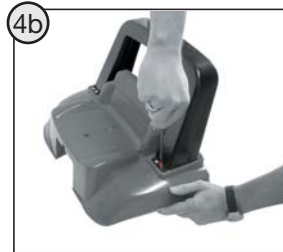

rolly toys Kundendienst Deutschland:

Tel: +49 (0) 95 68 / 856-142

Fax: +49 (0) 95 68 / 856-183

e-mail: service@rollytoys.de

Plattform / Platform

80 *** *, 81 *** *

2011/06

810.000.801.00

→ **		
+10	+26	+47
+12	+30	+51
+13	+37	+54
+20	+40	+70
+22	+41	+75
+23	+44	+80

made in Germany