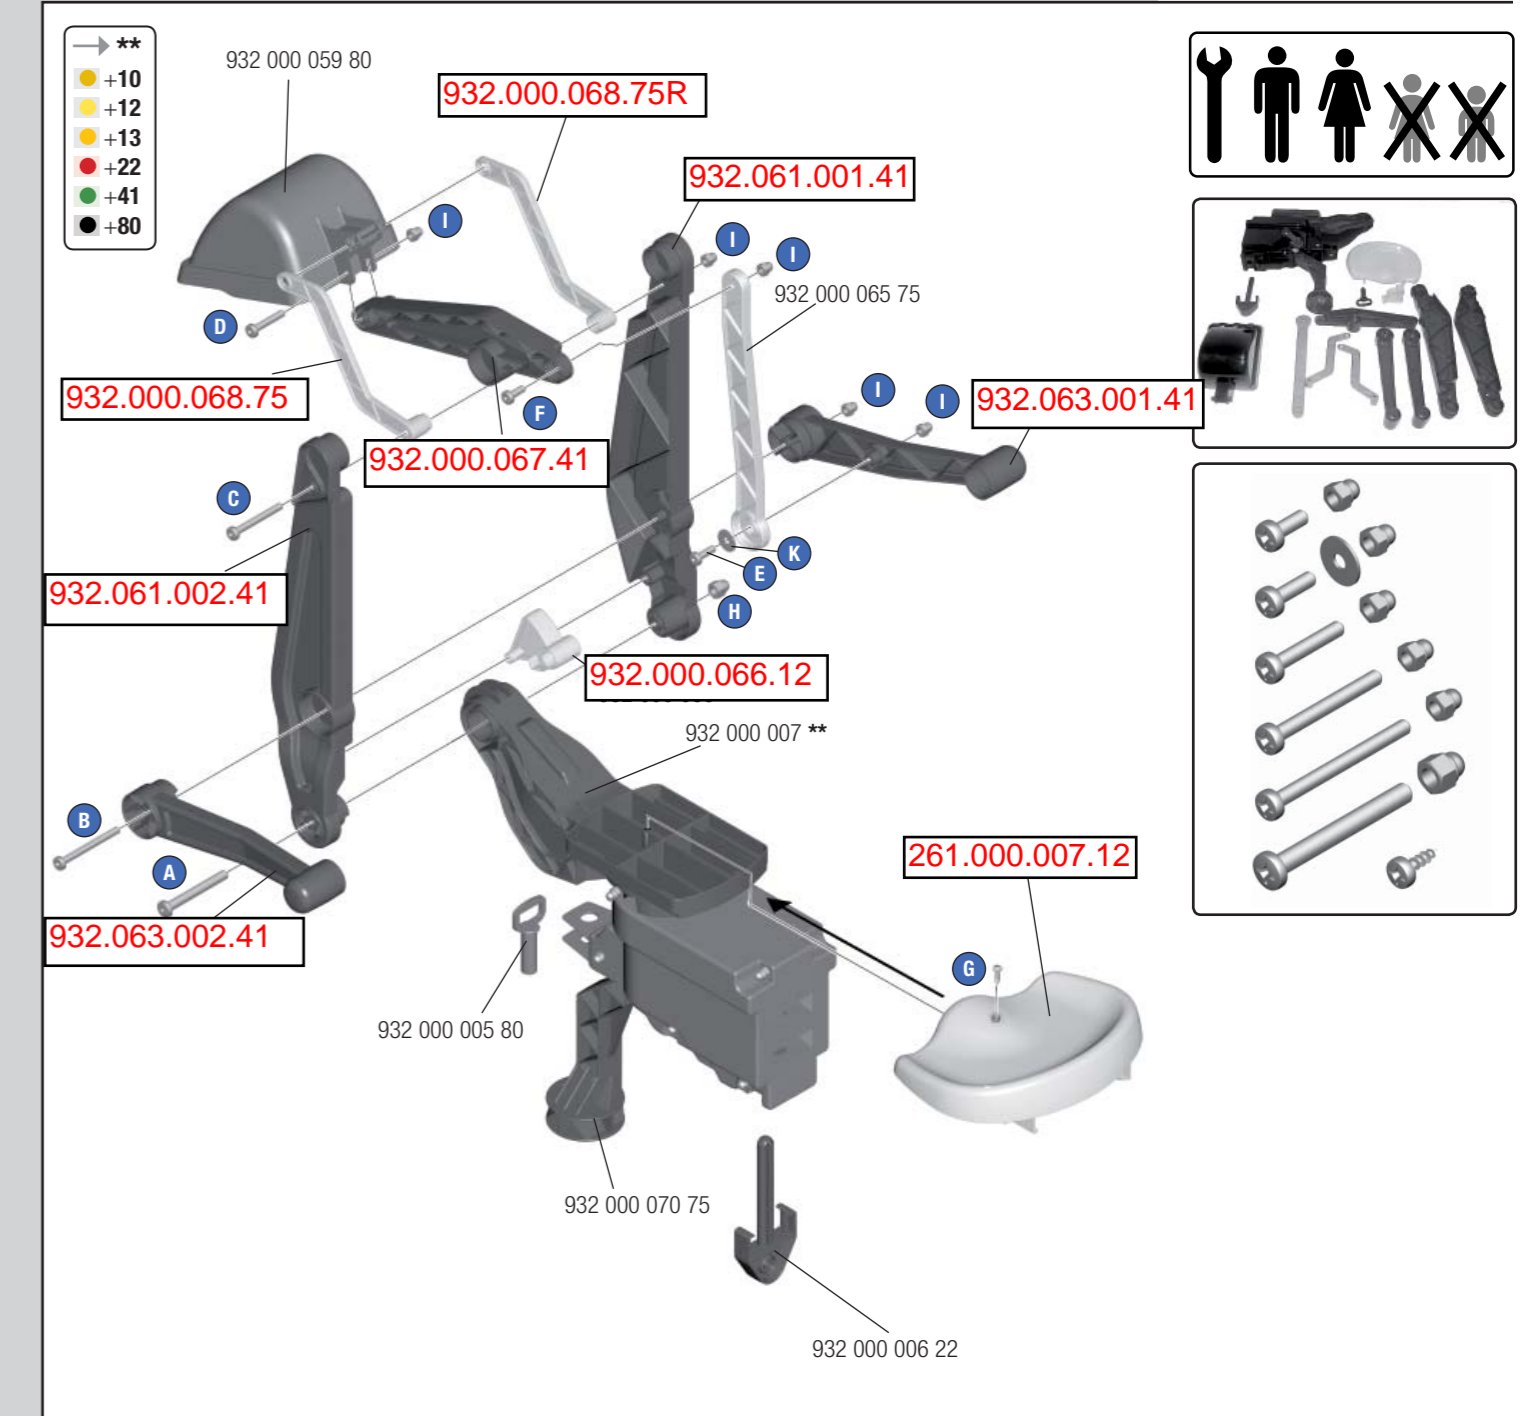

CE
made in Germany