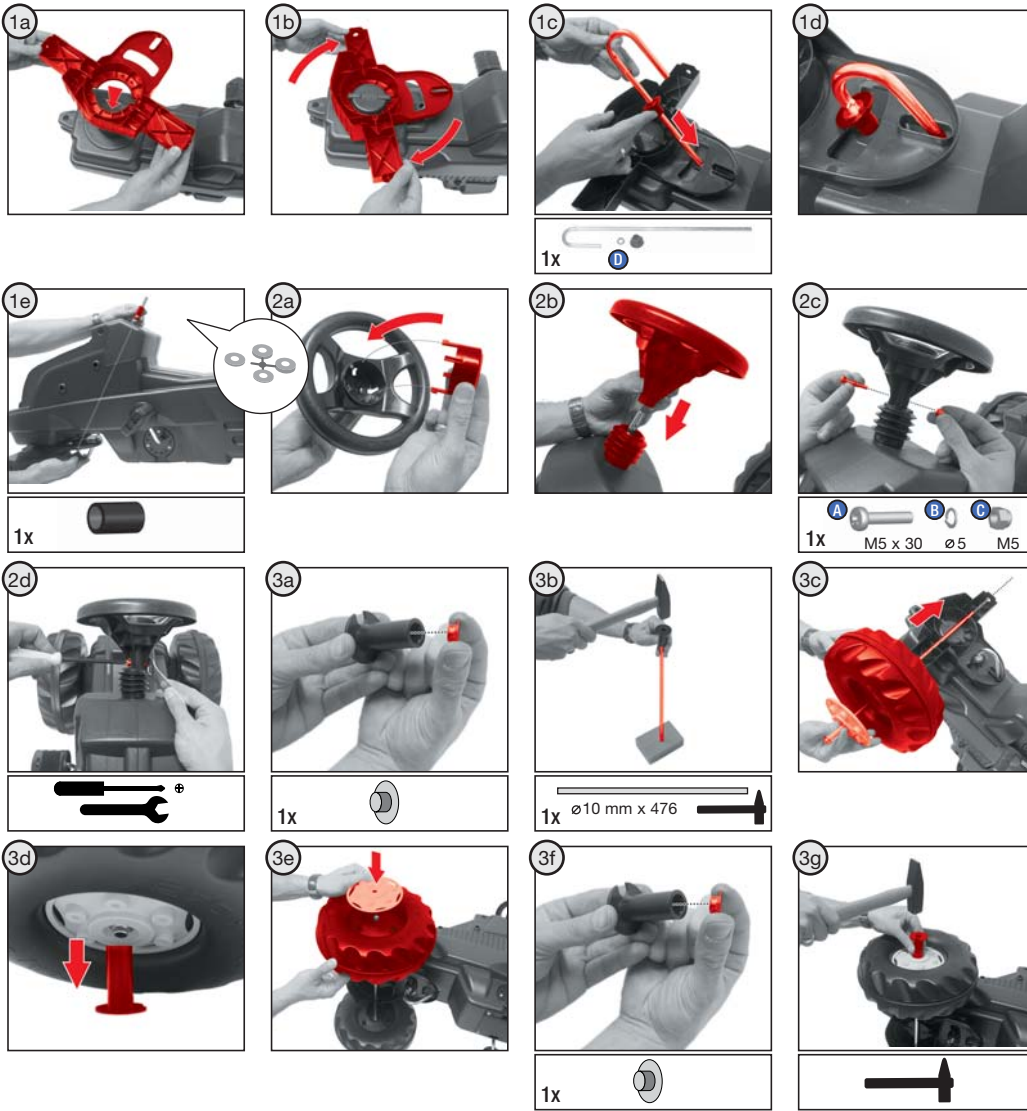

---NORTH & SOUTH AMERICA only---

180 days warranty

From the date of purchase + guaranteed spare part service

The warranty does not cover damages caused by improper use or neglect