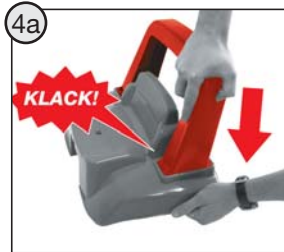

rolly toys Kundendienst Deutschland:

Tel: +49 (0) 95 68 / 856-142

Fax: +49 (0) 95 68 / 856-183

e-mail: service@rollytoys.de

Plattform / Platform

80 *** *, 81 *** *

2011/06

810.000.801.00

→ **		
+10	+26	+47
+12	+30	+51
+13	+37	+54
+20	+40	+70
+22	+41	+75
+23	+44	+80

made in Germany