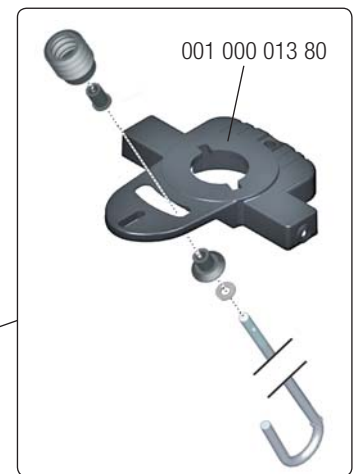

rolly toys Kundendienst Deutschland:

Tel: +49 (0) 95 68 / 856-142

Fax: +49 (0) 95 68 / 856-183

e-mail: service@rollytoys.de

Plattform / Platform

80 *** *, 81 *** *

2011/06

810.000.800.00

made
in
Germany