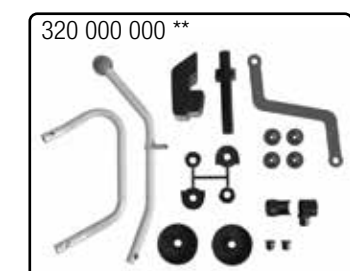

DIGGER XL

olly...XL

Rolly Toys Italiana S.R.L.
Via Colonna 9
I-31025 St. Lucia di Piave
made in Italy